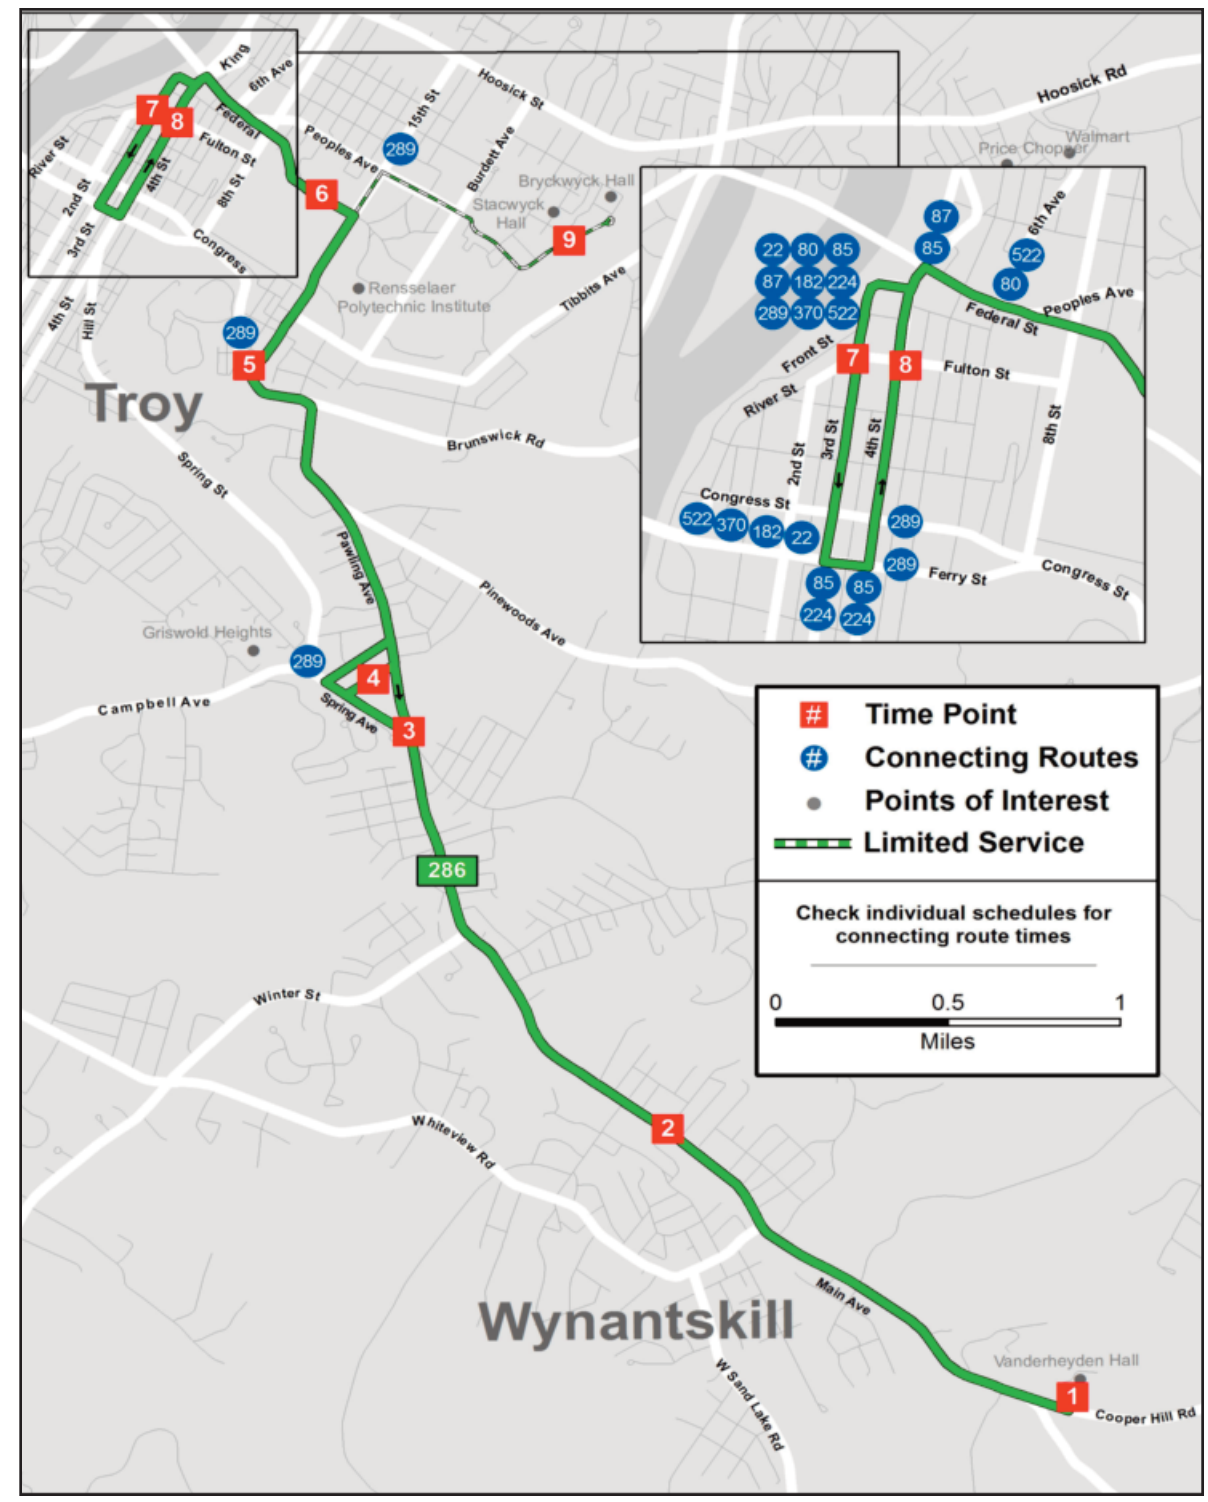

From Downtown to Wynantskill

9
6
7
8
6
5
4
3
2
1

Sunset & Forsyth	Sage & Anderson Field	River & Front	4th & Fulton St	Sage & 87 Gymnasium	15th & Congress	Myrtle Avenue	Pawling & Spring	Main & Atlantic	Vanderheyden Hall
------------------	-----------------------	---------------	-----------------	---------------------	-----------------	---------------	------------------	-----------------	-------------------

286

iride™

Troy / Wynantskill via RPI campus

between Downtown Troy, RPI and Wynantskill

EFFECTIVE FEB 5, 2017

Schedule

From Wynantskill to Downtown

1	2	3	4	5	6	7	8	6	9
Vanderheyden Hall	Main & Atlantic	Pawling & Spring	Myrtle Avenue	Congress & 15th	Sage & Anderson Field	River & Front	4th & Fulton St	Sage & 87 Gymnasium	Sunset & Forsyth

From Downtown to Wynantskill

9	6	7	8	6	5	4	3	2	1
Sunset & Forsyth	Sage & Anderson Field	River & Front	4th & Fulton St	Sage & 87 Gymnasium	15th & Congress	Myrtle Avenue	Pawling & Spring	Main & Atlantic	Vanderheyden Hall

From Wynantskill to Downtown

1	2	3	4	5	6	7	8	6	9
Vanderheyden Hall	Main & Atlantic	Pawling & Spring	Myrtle Avenue	Congress & 15th	Sage & Anderson Field	River & Front	4th & Fulton	Sage & 87 Gymnasium	Sunset & Forsyth