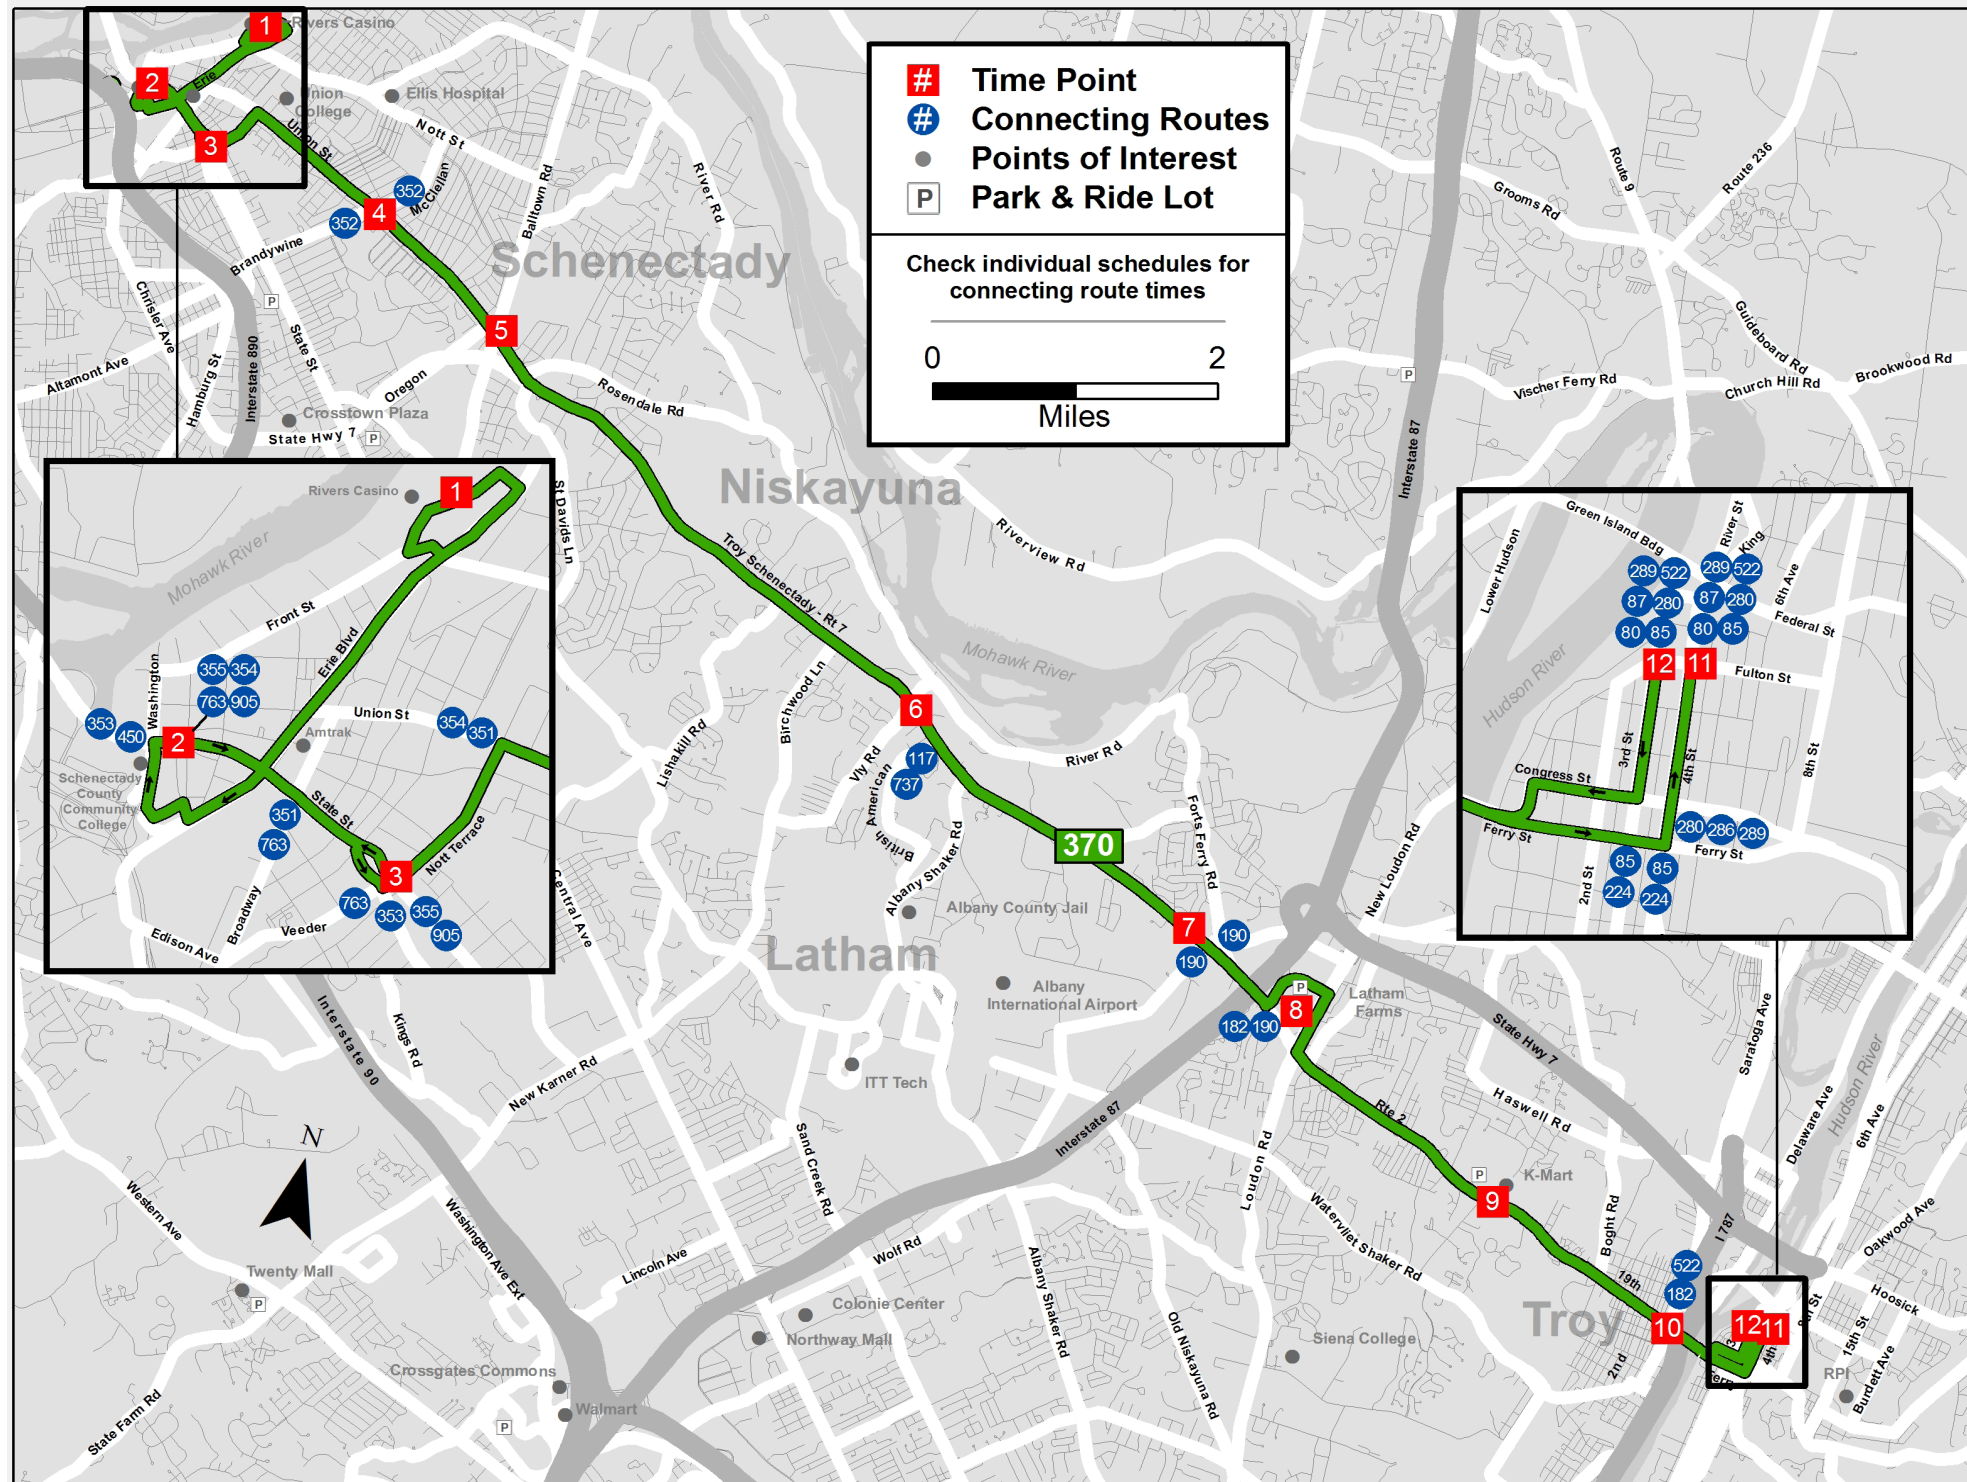

From Troy to Schenectady

12	10	9	8	7	6	5	4	3	2	1
River St & Front St	19th & 2nd Watervliet	Rt. 2 & Delatour	Latham Farms	Rt 7 & Wade Rd	1205 Rt 7 (Riverhill Center)	Union St & Balltown Rd	Union St & McClellan St	Veeder/Nott Terrace Station	Gateway Plaza	Mohawk Harbor

SUNDAY

804a	809a	814a	821a	825a	829a	836a	840a	847a	853a	859a
849a	854a	859a	906a	910a	914a	921a	925a	932a	938a	944a
934a	939a	944a	951a	955a	959a	1006a	1010a	1017a	1023a	1029a
1019a	1024a	1029a	1036a	1040a	1044a	1051a	1055a	1102a	1108a	1114a
1104a	1109a	1114a	1121a	1125a	1129a	1136a	1140a	1147a	1153a	1159a
1149a	1154a	1159a	1206p	1210p	1214p	1221p	1225p	1232p	1238p	1244p
1234p	1239p	1244p	1251p	1255p	1259p	106p	110p	117p	123p	129p
119p	124p	129p	136p	140p	144p	151p	155p	202p	208p	214p
204p	209p	214p	221p	225p	229p	236p	240p	247p	253p	259p
249p	254p	259p	306p	310p	314p	321p	325p	332p	338p	344p
334p	339p	344p	351p	355p	359p	406p	410p	417p	423p	429p
419p	424p	429p	436p	440p	444p	451p	455p	502p	508p	514p
504p	509p	514p	521p	525p	529p	536p	540p	547p	553p	559p
549p	554p	559p	606p	610p	614p	621p	625p	632p	638p	644p
634p	638p	643p	649p	653p	657p	704p	708p	714p	719p	724p