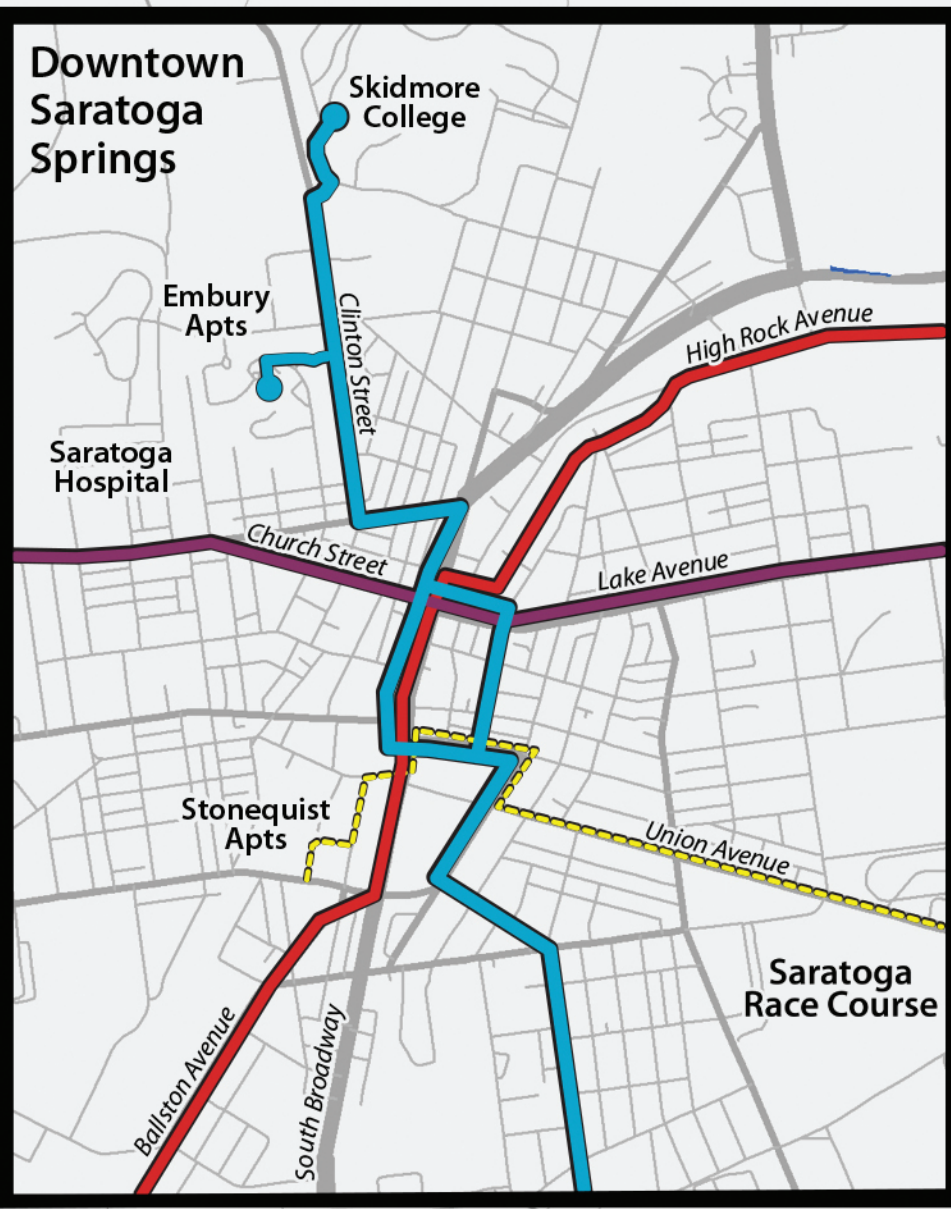

**Downtown
Saratoga
Springs**

**Saratoga County
Current Routes**

-  **#50**
Schenectady to Wilton via Route 50
-  **#473**
Skidmore College to the Racino via Downtown
-  **#472**
Rail Station to Wilton Mall via Lake Avenue
-  **#840**
Stonequist Shopping Bus

To
Schenectady

Walmart

**Wilton
Mall
Exit 15 P&R**