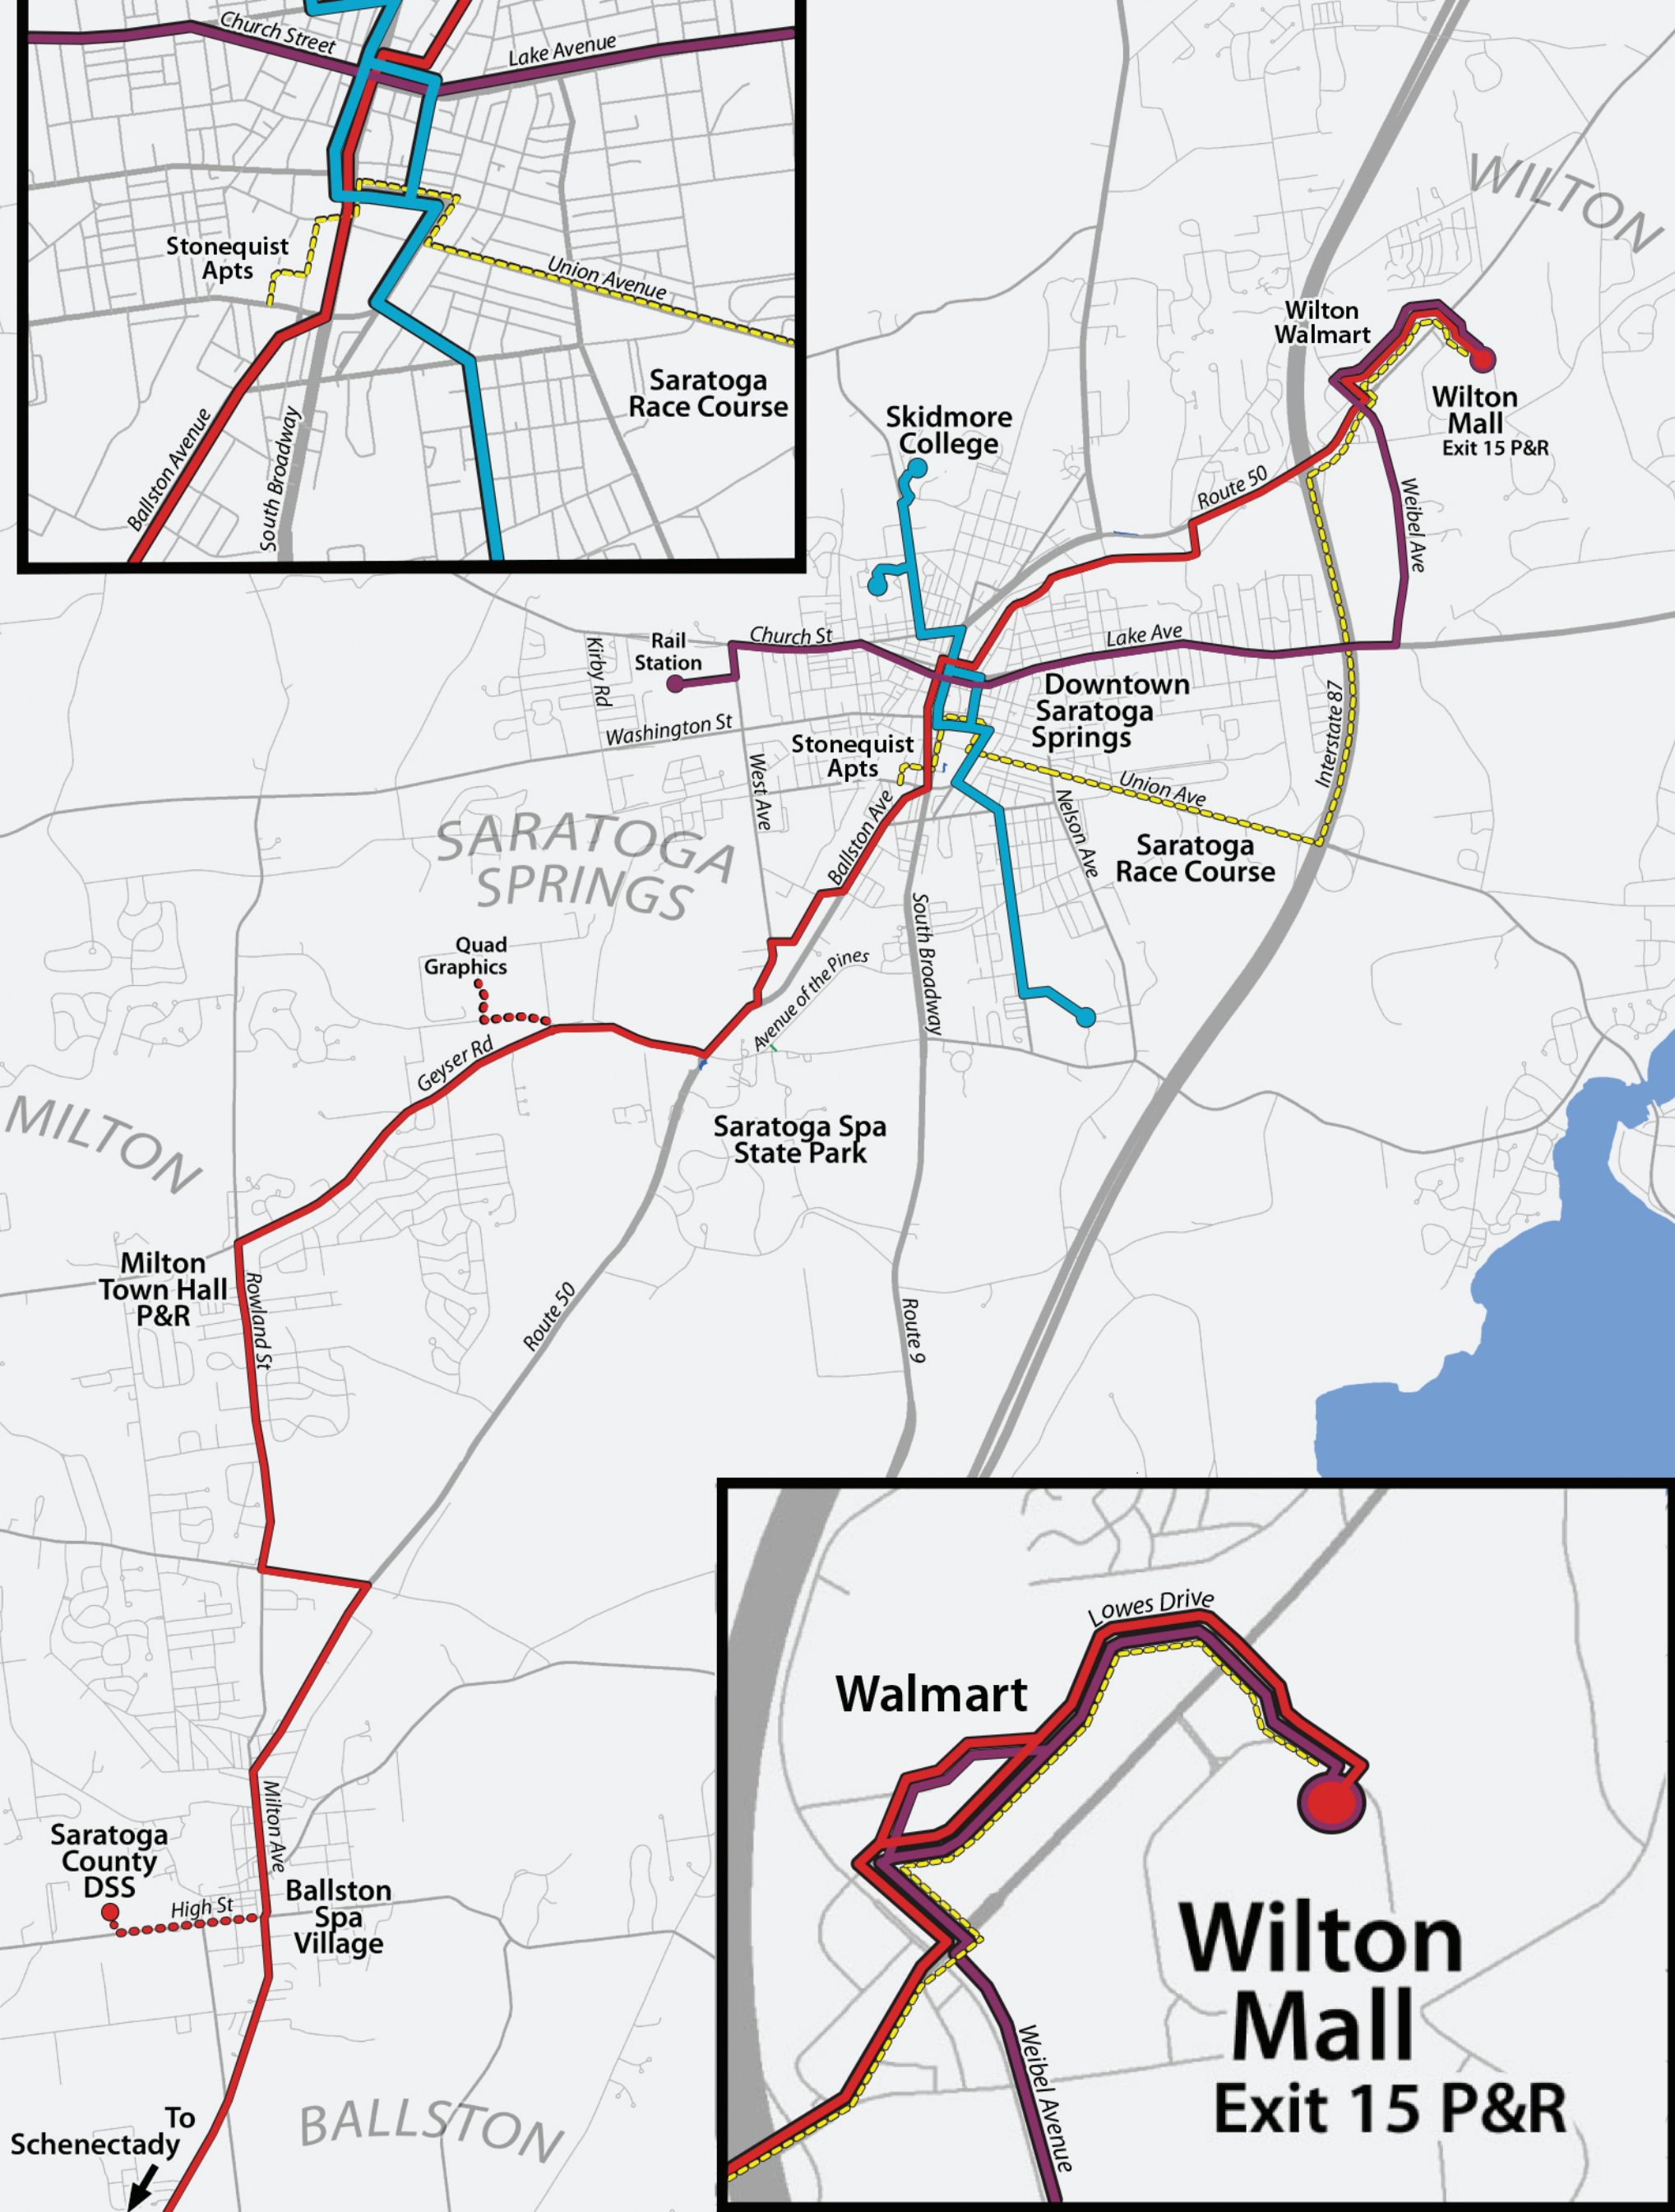

**Downtown
Saratoga
Springs**

**Saratoga County
Current Routes**

-  **#50**
Schenectady to Wilton via Route 50
-  **#473**
Skidmore College to the Racino via Downtown
-  **#472**
Rail Station to Wilton Mall via Lake Avenue
-  **#840**
Stonequist Shopping Bus

To
Schenectady

Walmart

**Wilton
Mall
Exit 15 P&R**