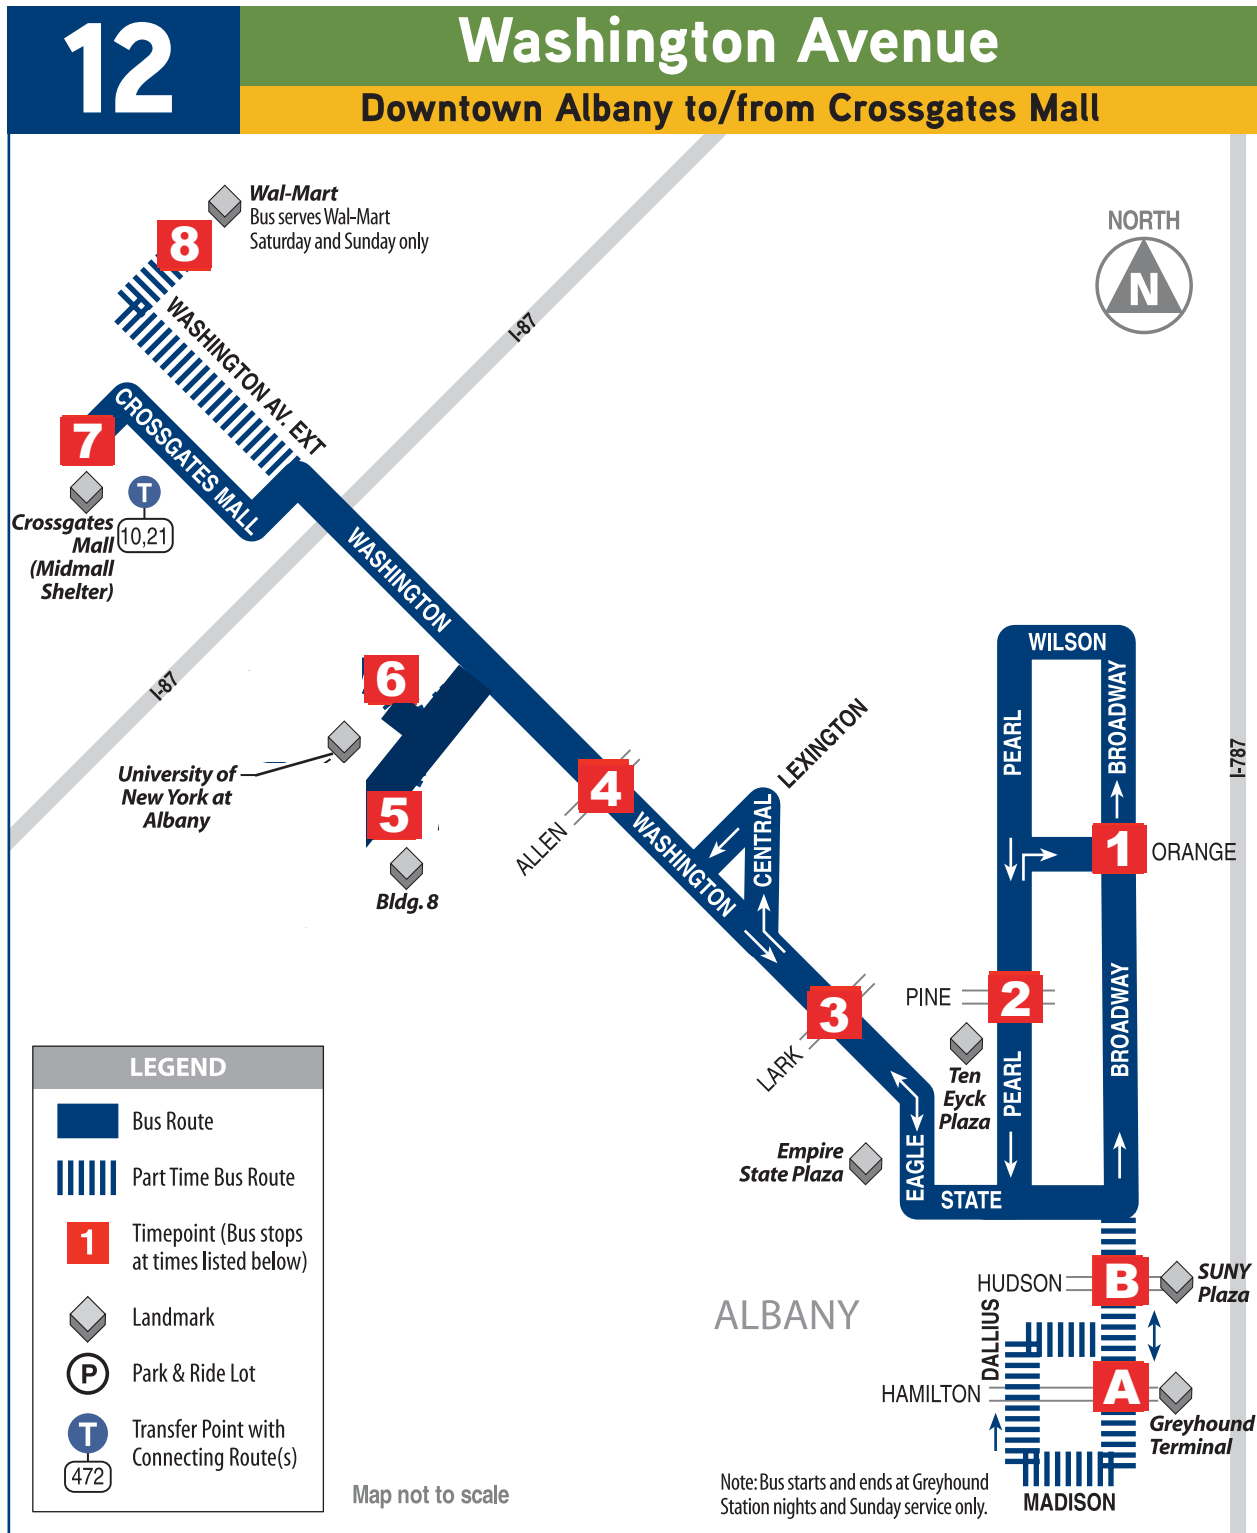

From Crossgates Mall to Albany

7	8	6	4	3	B	A
Crossgates Mid Mall	Walmart & Washington	UALBANY Collins Cir.	Washington & Allen	Washington & Lark	Hudson & Broadway	@ Greyhound

Sunday & Major Holidays

845a	850a	855a	903a	912a	917a	920a
915a	920a	925a	933a	942a	947a	950a
945a	950a	955a	1003a	1012a	1017a	1020a
1015a	1020a	1025a	1033a	1042a	1047a	1050a
1048a	1053a	1058a	1106a	1115a	1120a	1123a
1115a	1120a	1125a	1133a	1142a	1147a	1150a
1145a	1150a	1155a	1203p	1212p	1217p	1220p
1215p	1220p	1225p	1233p	1242p	1247p	1250p
1245p	1250p	1255p	103p	112p	117p	120p
115p	120p	125p	133p	142p	147p	150p
145p	150p	155p	203p	212p	217p	220p
215p	220p	225p	233p	242p	247p	250p
245p	250p	255p	303p	312p	317p	320p
315p	320p	325p	333p	342p	347p	350p
345p	350p	355p	403p	412p	417p	420p
415p	420p	425p	433p	442p	447p	450p
445p	450p	455p	503p	512p	517p	520p
515p	520p	525p	533p	542p	547p	550p
545p	550p	555p	603p	612p	617p	620p
615p	620p	625p	633p	642p	647p	650p
645p	650p	655p	703p	712p	717p	720p
715p	720p	725p	733p	742p	747p	750p
805p	810p	815p	823p	832p	837p	840p
905p	910p	915p	923p	932p	937p	940p
1015p	1020p	1025p	1033p	1042p	1047p	1050p

Washington Avenue

between Downtown Albany and Crossgates Mall

EFFECTIVE SEPT 27, 2009

Schedule