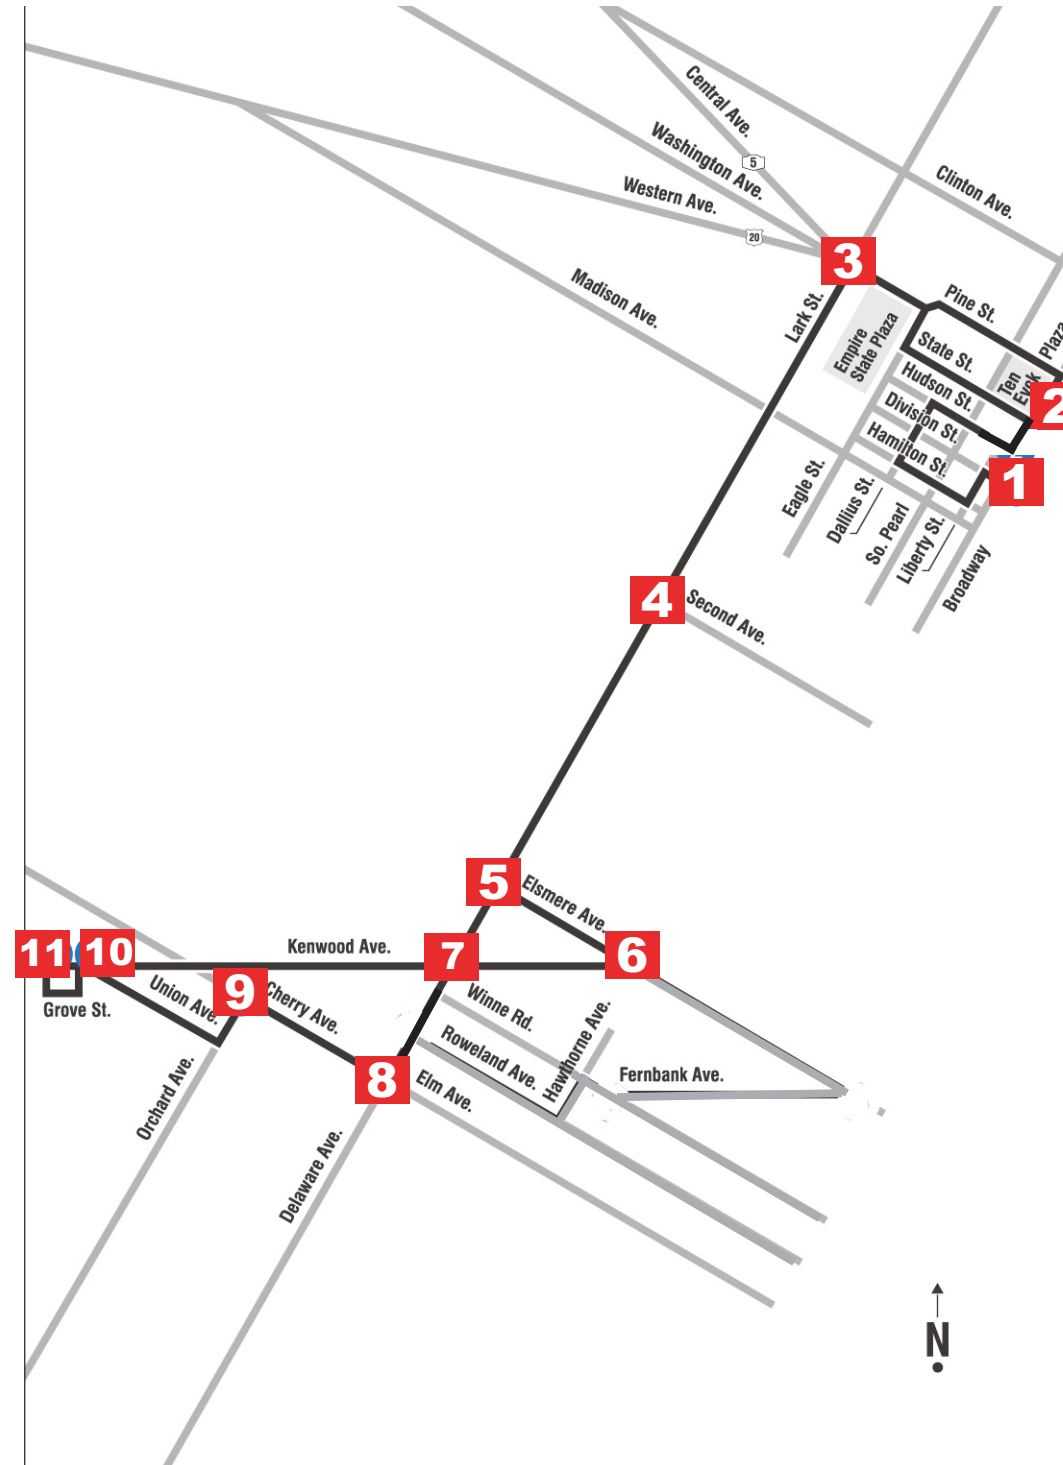

INSTRUCTIONS

The timetable shows **WHEN** the bus stops. Times are approximate and depend upon traffic and weather conditions. Arrive at the bus stop 2-3 minutes early to avoid missing the bus.

FARE INFORMATION

Fares (U.S. coins and $1-dollar bills are excepted; fare boxes do not make change)

Base Fare*	$1.50
Senior/Disabled Fare**	75¢
Day Card	$4.00
Swiper	$55 (5-day) and $65 (7-day)
Half Fare Swiper	$27.50 (5-day) and $32.50 (7-day)
Star Service	$2.50

***Children** 46" and under ride free when accompanied by a fare paying adult. The limit is three children per adult.

****Senior Citizens and customers with disabilities** with valid I.D. card pay half fare all the time. If you are 65 or older or have a disability, you may qualify for a CDTA reduced fare card. Cards are issued by your local Department for Aging.

For more information, call: 482-8822
or visit www.cdta.org

18

iride™

Delaware Avenue

between
Delmar
and
Downtown Albany

Schedule

EFFECTIVE MAY 24, 2009

CDTA

www.cdta.org

518-482-8822