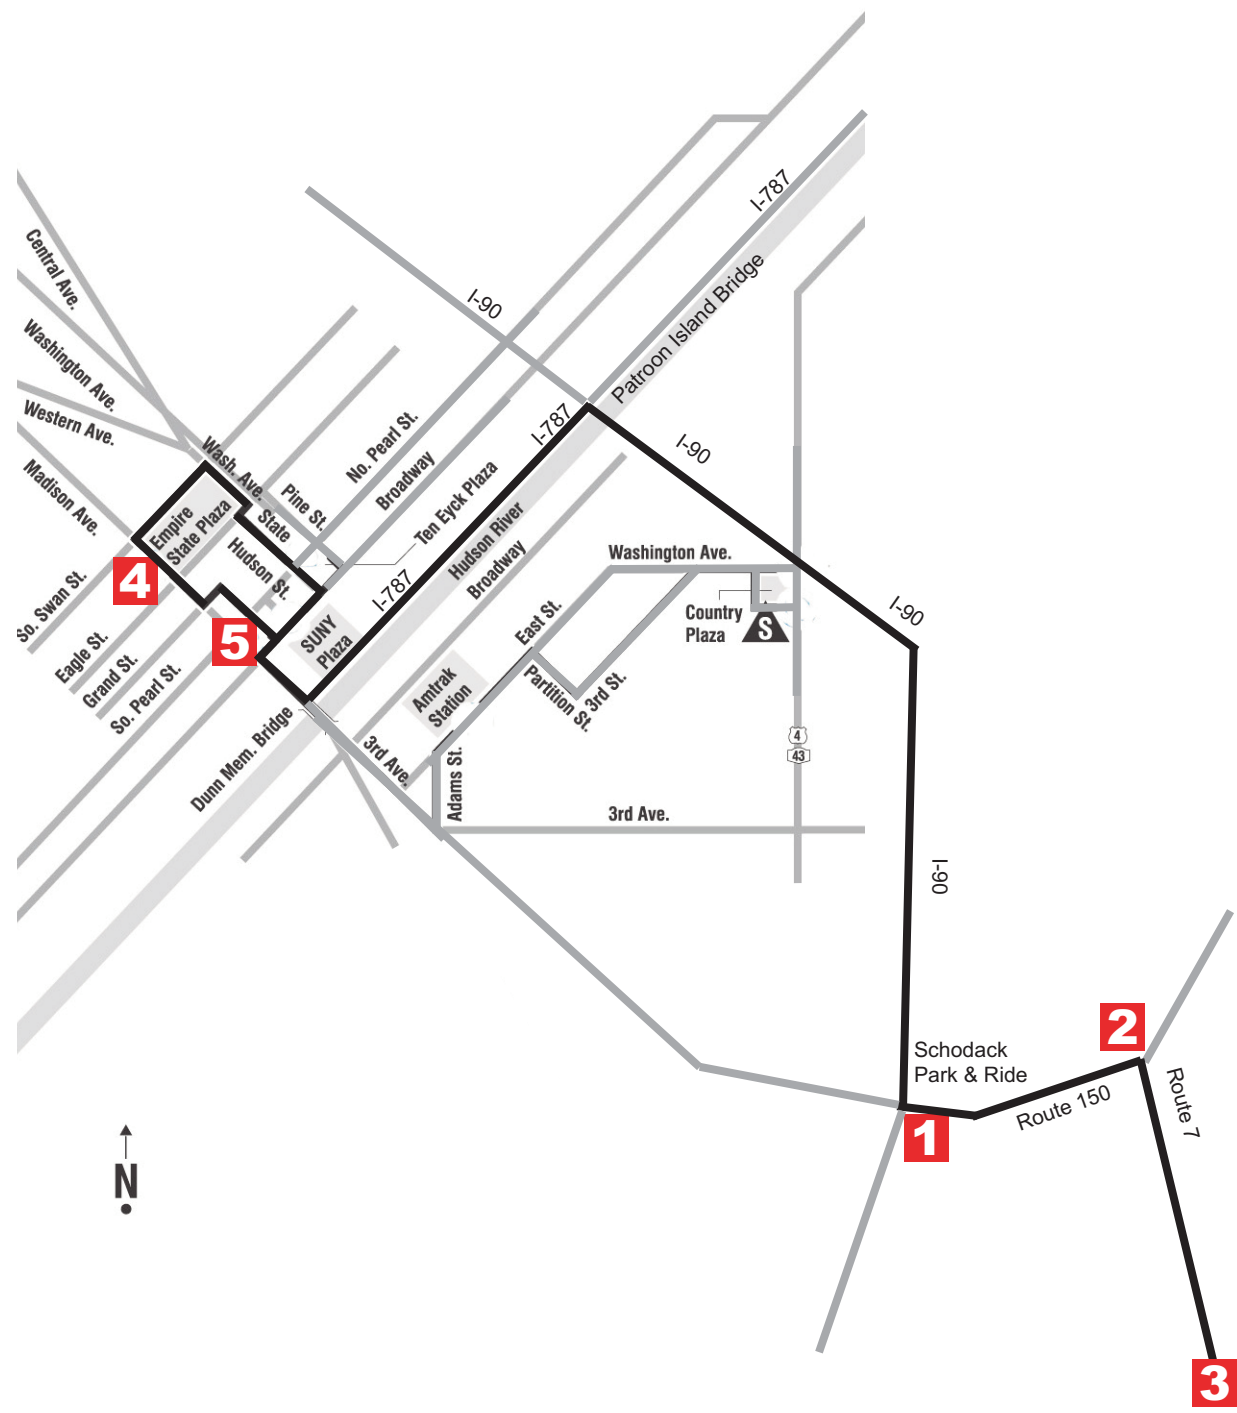

520

iride™

Albany / Nassau Express

between Downtown Albany, Nassau via Schodack Park and Ride and I-90

EFFECTIVE MAY 24, 2009

Schedule

From Albany to Schodack

4	5	1	2	3
Empire State Plaza	Hudson & Broadway	Schodack Park & Ride	Route 7 & Route 150	Malden & Chatham

MONDAY – FRIDAY

.....	604a	607a	615a
.....	704a	707a	715a
.....	804a	807a	815a
315p	325p	342p	345p	353p
415p	425p	442p	445p	453p
515p	525p	542p	545p	553p

From Schodack to Albany

3	2	1	4	5
Malden & Chatham	Route 7 & Route 150	Schodack Park & Ride	Empire State Plaza	Hudson & Broadway

MONDAY – FRIDAY

620a	628a	631a	648a	658a
720a	728a	731a	748a	758a
820a	828a	831a	848a	858a
400p	408p	411p
500p	508p	511p
600p	608p	611p

INSTRUCTIONS

The timetable shows **WHEN** the bus stops. Times are approximate and depend upon traffic and weather conditions. Arrive at the bus stop 2-3 minutes early to avoid missing the bus.

FARE INFORMATION

Fares (U.S. coins and \$1-dollar bills are excepted; fare boxes do not make change)

Base Fare*	\$1.50
Senior/Disabled Fare**	75¢
Day Card	\$4.00
Swiper	\$55 (5-day) and \$65 (7-day)
Half Fare Swiper	\$27.50 (5-day) and \$32.50 (7-day)
Star Service	\$2.50