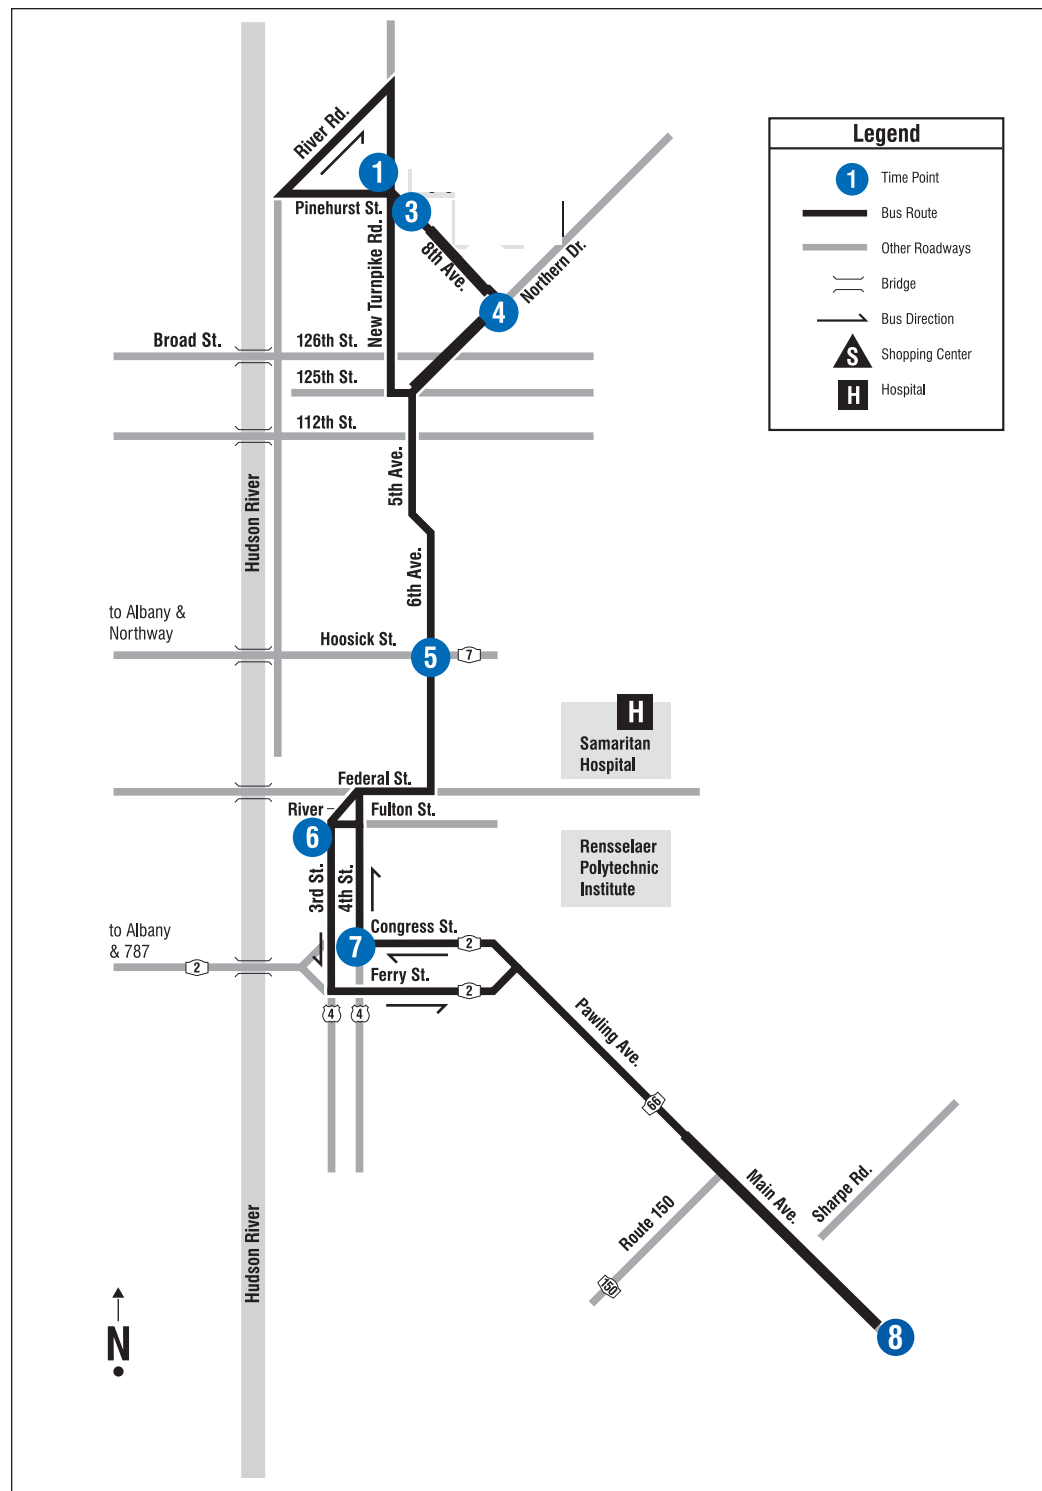

Sunday & Major Holidays

North Troy to Wynantskill

	Northern & 8th 4	Northwoods Rehab Ctr. 3	Hoosick & 6th 5	River & Front 6	Vanderhyden Hall 8
am	822a	838a
	840a	853a	858a	918a
	920a	933a	938a	958a
	1000a	1013a	1018a	1038a
	1040a	1053a	1058a	1118a
	1120a	1133a	1138a	1158a
	1200p	1213p	1218p	1238p
	1240p	1253p	1258p	118p
	120p	133p	138p	158p
	200p	213p	218p	238p
	240p	253p	258p	318p
	320p	333p	338p	358p
	400p	413p	418p	438p
	440p	453p	458p	518p

Sunday & Major Holidays

Wynantskill to North Troy

	Vanderhyden Hall 8	Congress & 4th 7	Hoosick & 6th 5	Northern & 8th 4	Northwoods Rehab Ctr. 3
am	vanhal	con4th	hoo6th	nth8th	norreh
	814a	821a	838a
	840a	854a	901a	918a
	920a	934a	941a	958a
	1000a	1014a	1021a	1038a
	1040a	1054a	1101a	1118a
	1120a	1134a	1141a	1158a
	1200p	1214p	1221p	1238p
	1240p	1254p	101p	118p
	120p	134p	141p	158p
	200p	214p	221p	238p
	240p	254p	301p	315p
	320p	334p	341p	358p
	400p	414p	421p	438p
	440p	454p