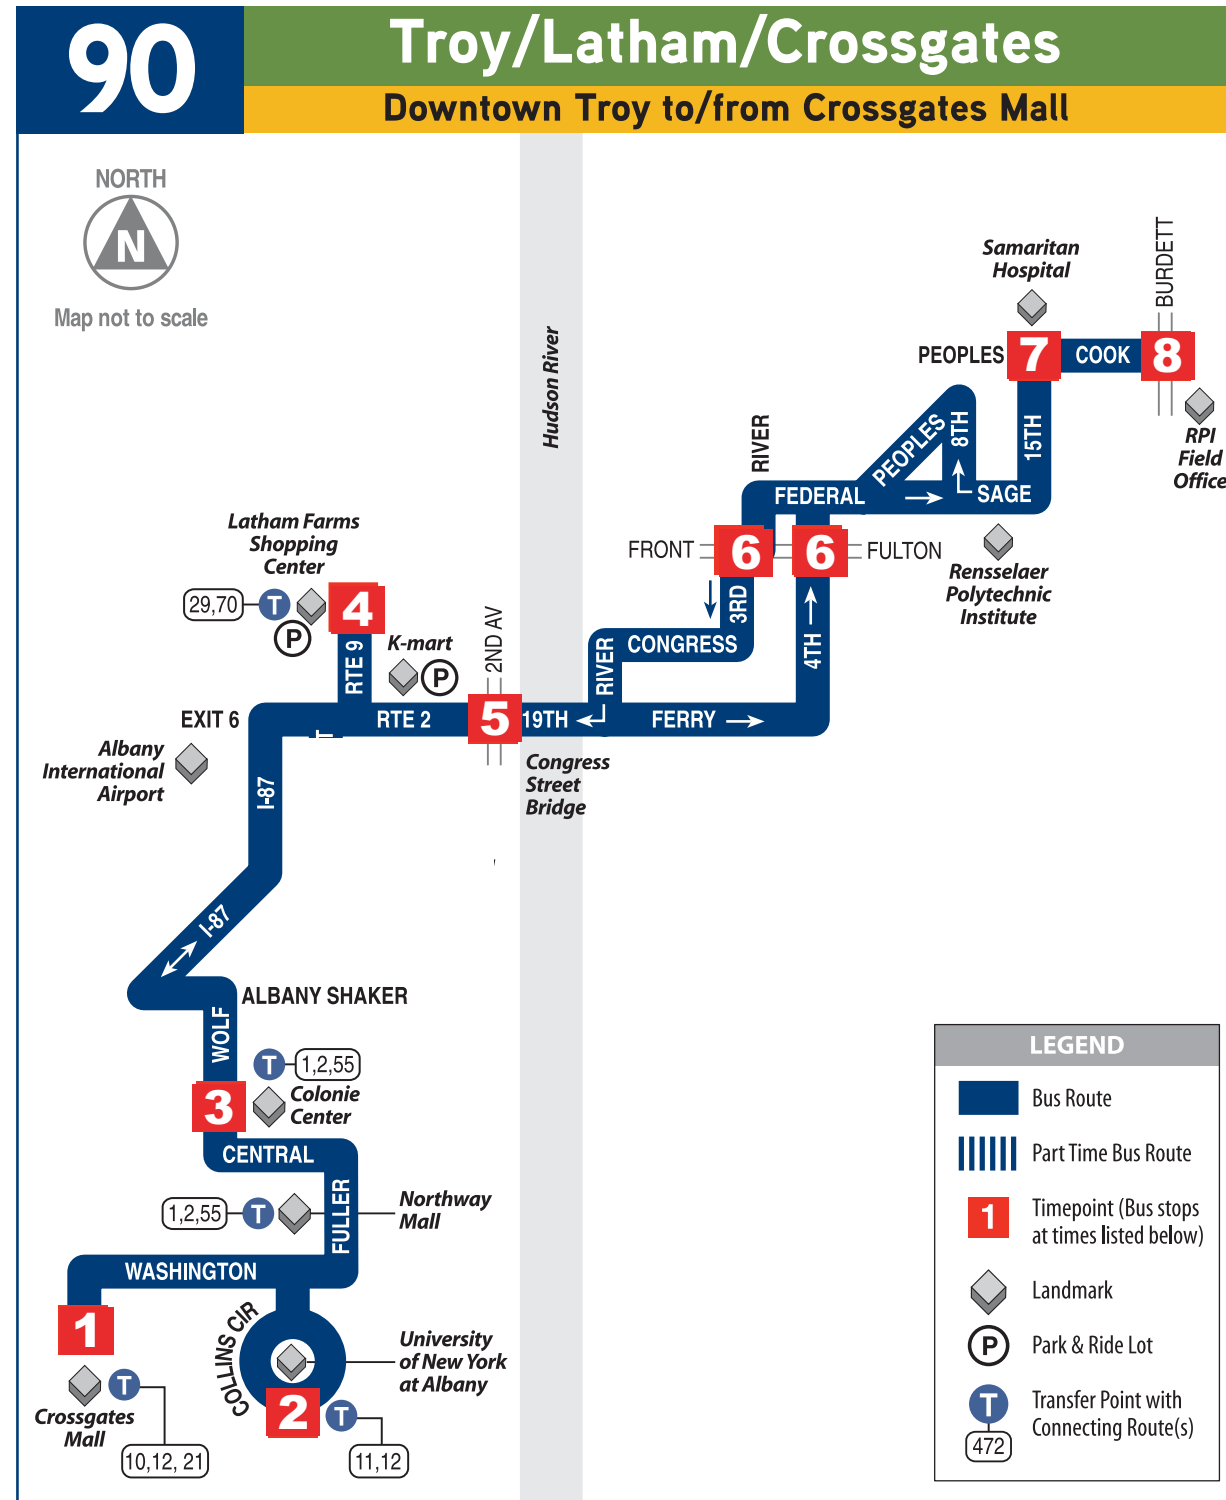

INSTRUCTIONS

The timetable shows **WHEN** the bus stops. Times are approximate and depend upon traffic and weather conditions. Arrive at the bus stop 2-3 minutes early to avoid missing the bus.

FARE INFORMATION

Fares (U.S. coins and $1-dollar bills are accepted; fare boxes do not make change)

Base Fare*	$1.50
Senior/Disabled Fare**	75¢
Day Card	$4.00
Swiper	$55 (5-day) and $65 (7-day)
Half Fare Swiper	$27.50 (5-day) and $32.50 (7-day)
Star Service	$2.50

***Children** 46" and under ride free when accompanied by a fare paying adult. The limit is three children per adult.

****Senior Citizens and customers with disabilities** with valid I.D. card or Medicare card pay half fare all the time. If you are 65 or older or have a disability, you may qualify for a CDTA reduced fare card. Cards are issued by your local Department for Aging.

90

iride™

Troy /Latham/ Crossgates

between UAlbany, Crossgates Mall
Latham Farms
and
Downtown Troy

EFFECTIVE SEPT 27, 2009

Schedule

CDTA

www.cdta.org

518-482-8822