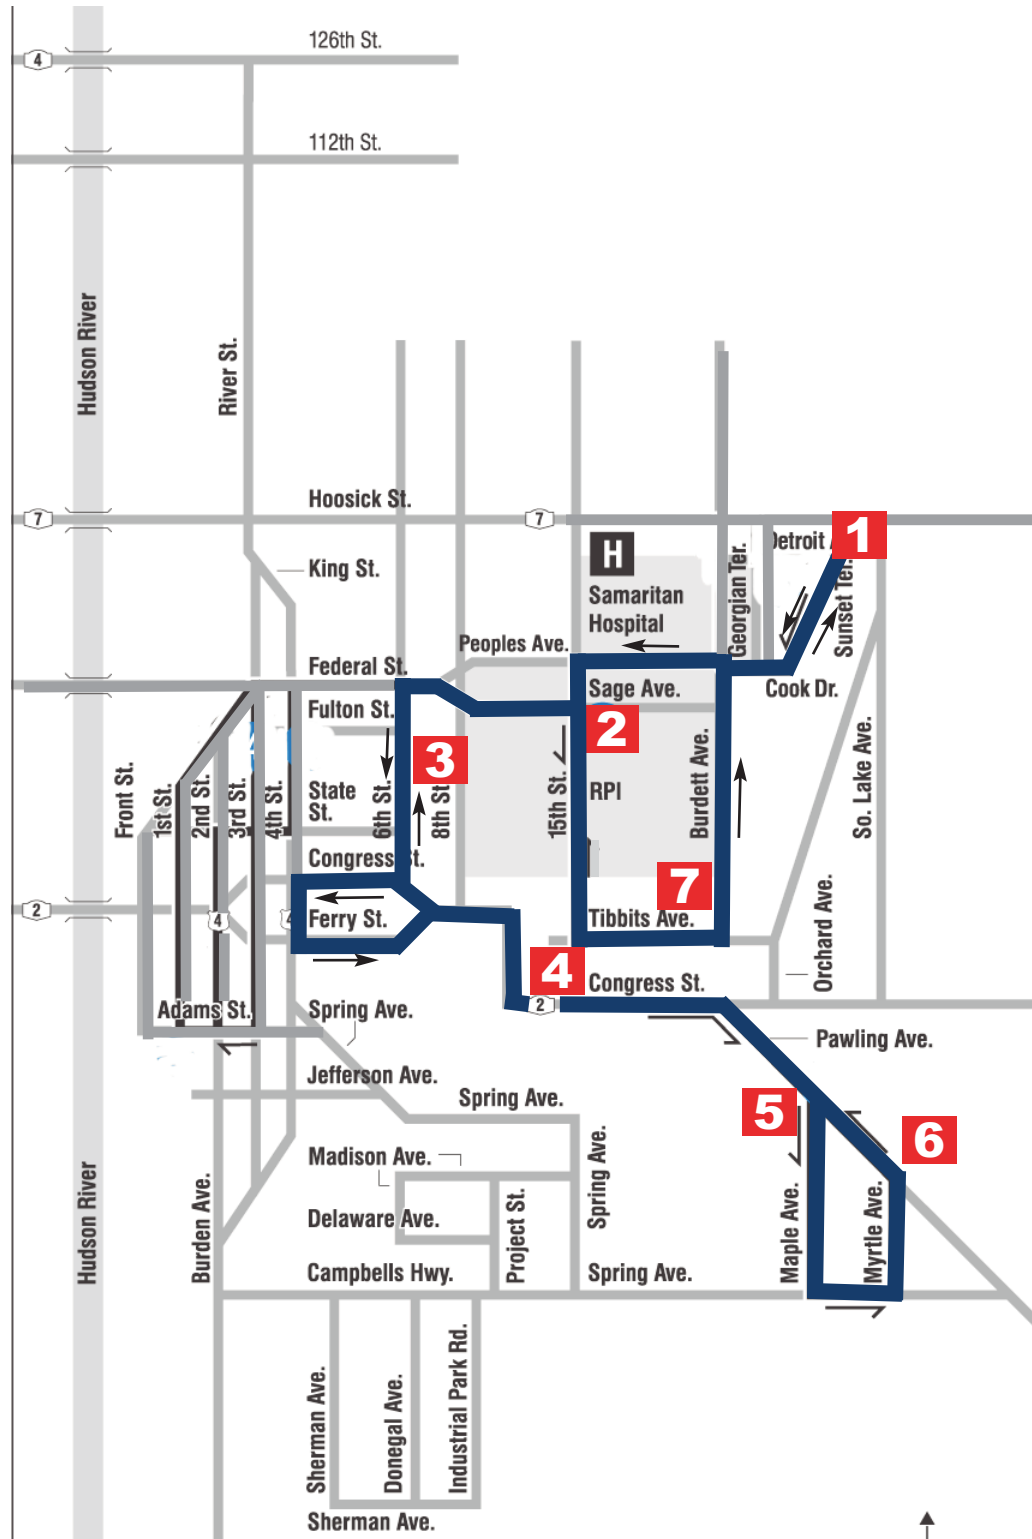

From RPI to Downtown Troy

1 2 3 4 5 6

Sunset & Forsyth	Sage & 15th	Blitman Residence Commons	Congress & 15th	Pawling & Maple	Pawling & Myrtle

Sunday & Major Holidays (South)

240p	244p	248p	253p	257p	259p
325p	329p	333p	338p	342p	344p
410p	414p	418p	423p	427p	429p
455p	459p	503p	508p	512p	514p
540p	544p	548p	553p	557p	559p
625p	629p	633p	638p	642p	644p
710p	714p	718p	723p	727p	729p
755p	759p	803p	808p	812p	814p
840p	844p	848p	853p	857p	859p
925p	929p	933p	938p	942p	944p
1010p	1014p	1018p	1023p	1027p	1029p

From RPI to Downtown Troy

6 4 3 2 7 1

Pawling & Myrtle	Congress & 15th	Blitman Residence Commons	Sage & 15th	Tibbits & Burdett	Sunset & Forsyth

Sunday & Major Holidays (North)

300p	304p	308p	311p	314p	317p
345p	349p	353p	356p	359p	402p
430p	434p	438p	441p	444p	447p
515p	519p	523p	526p	529p	532p
600p	604p	608p	611p	614p	617p
645p	649p	653p	656p	659p	702p
730p	734p	738p	741p	744p	747p
815p	819p	823p	826p	829p	832p
900p	904p	908p	911p	914p	917p
945p	949p	953p	956p	959p	1002p
1030p	1034p	1038p	1041p	1044p	1047p

286

iride™

RPI Shuttle

between RPI and Downtown Troy

Service does not run when school is not in session

EFFECTIVE AUG 29, 2010