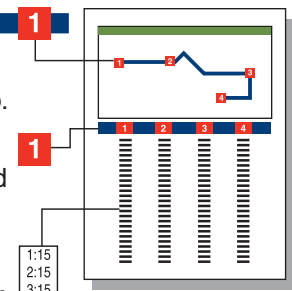

**MONDAY – SATURDAY (cont)**

730p	734p	741p	745p	.....	.....	.....	755p
800p	804p	811p	815p	.....	.....	.....	825p
830p	834p	841p	845p	.....	.....	.....	855p
900p	904p	911p	915p	.....	.....	.....	925p
930p	.....	937p	941p	943p	945p	954p	.....
1000p	.....	1007p	1011p	1013p	1015p	1024p	.....
1030p	.....	1037p	1041p	1043p	1045p	1054p	.....
1100p	.....	1107p	1111p	1113p	1115p	1124p	.....
1130p	.....	1137p	1141p	1143p	1145p	1154p	.....
1200a	.....	1207a	1211a	1213a	1215a	1224a	.....

**Thursday, Friday and Saturday additional trips**  
(These trips do not run when Skidmore College is not in session)

1230a	.....	1237a	1241a	1243a	1245a	1254a	.....
100a	.....	107a	111a	113a	115a	124a	.....
130a	.....	137a	141a	143a	145a	154a	.....
200a	.....	207a	211a	213a	215a	224a	.....
230a	.....	237a	241a	243a	245a	254a	.....
300a	.....	307a	311a	313a	315a	324a	.....
330a	.....	337a	341a	343a	345a	354a	.....
400a	.....	407a	411a	413a	415a	424a	.....

**INSTRUCTIONS**

The bus stops here at listed times. Look for the matching symbol below the map.

The bus stops at each of the times listed below the symbol.

The timetable shows **WHEN the bus stops.** Times are approximate and depend upon traffic and weather conditions. Arrive at the bus stop 2-3 minutes early to avoid missing the bus.