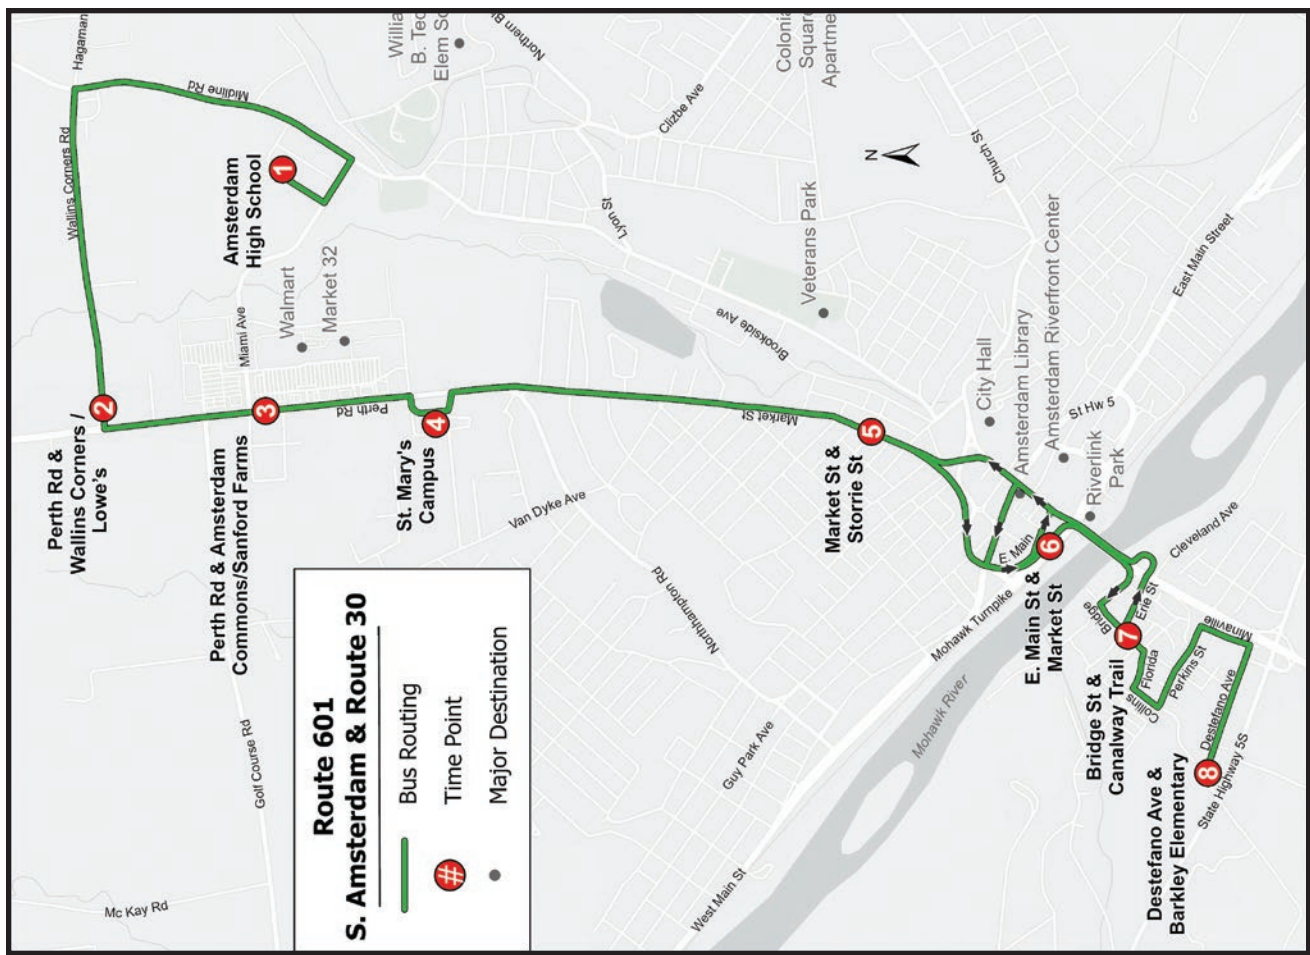

601

South Side / Route 30

Via Midline Rd, Wallins Corners Rd, Rt. 30, and Downtown Amsterdam

EFFECTIVE AUGUST 28, 2022

Schedule

FARE INFORMATION

Fares (US coins and \$1, \$5 – dollar bills are accepted; fareboxes do not make change)

Citizens age 65 and over, disabled individuals, Medicare card holder, and veterans are entitled to ride for half fare on CDTA's fixed route service. A valid Half Fare Navigator card is required when paying half fare on the bus.

Southbound

1	2	3	4	5	6	7	8
Amsterdam High School	Wallins Corners Rd & Lowe's	Perth Rd & Amsterdam Commons	St. Mary's Memorial Campus	Market St & Storrie St.	E. Main St. & Market St.	Bridge St & Canalway Trail	Destefano Ave. & Barkley Elementary School

Northbound

8	7	6	5	4	3	2	1
Destefano Ave. & Barkley Elementary School	Bridge St & Canalway Trail	E. Main St. & Market St.	Market St & Storrie St.	St. Mary's Memorial Campus	Perth Rd. & Sanford Farms	Perth Rd. & Wallins Corners Rd.	Amsterdam High School