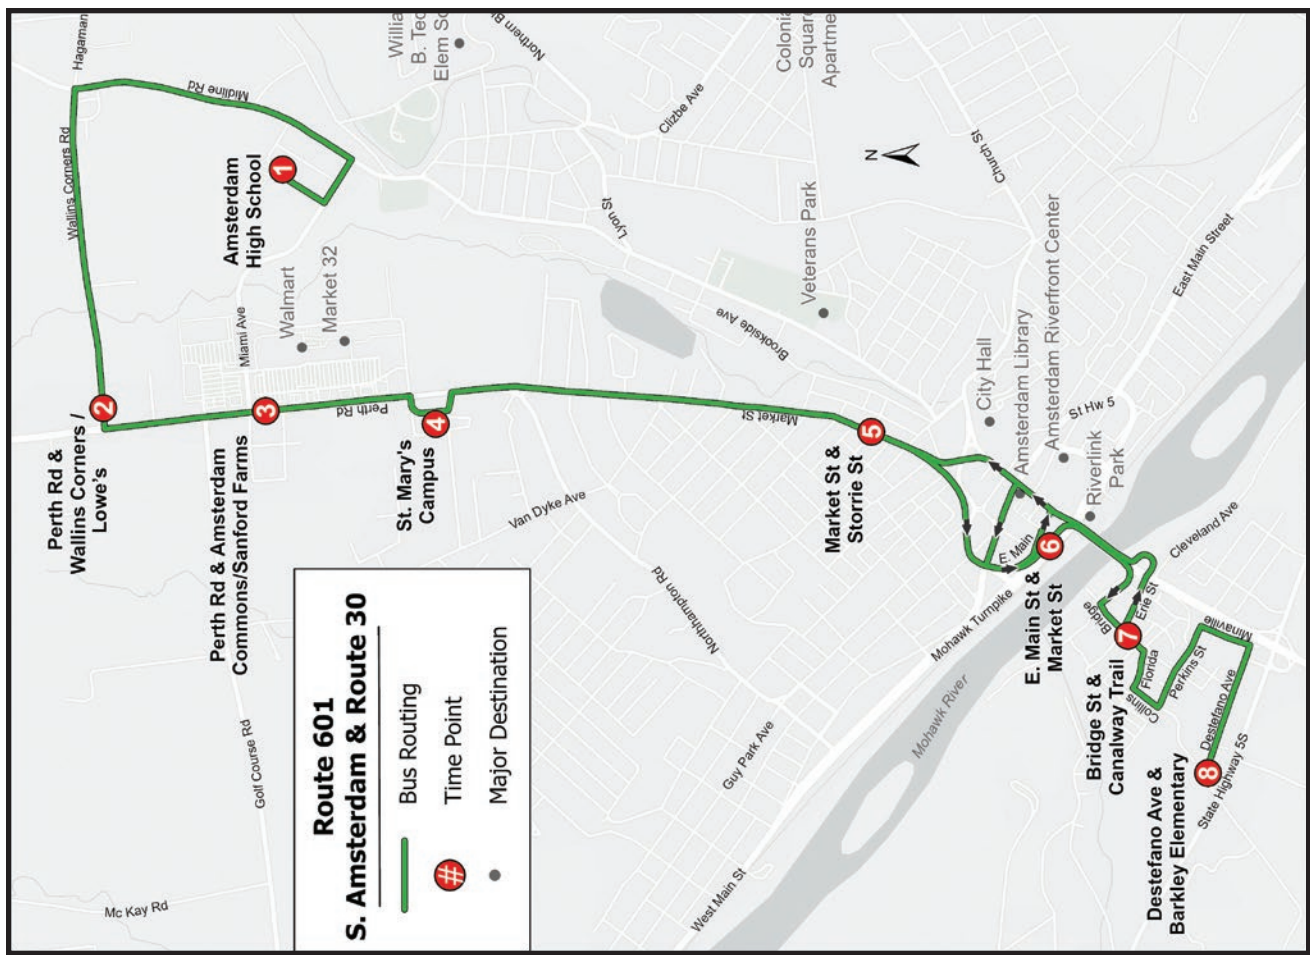

601

South Side / Route 30

Via Midline Rd, Wallins Corners Rd, Rt. 30, and Downtown Amsterdam

EFFECTIVE FEBRUARY 13, 2023

Schedule

FARE INFORMATION

Fares (US coins and $1, $5 – dollar bills are accepted; fareboxes do not make change)

Cash Fares:

Base Fare	$1.50
Base Half Fare	$0.75
BusPlus Fare	$2.00
BusPlus Half Fare	$1.00

1. **Navigator Smart Card and Mobile App Fares:**
2. **Pay As You Go Fare** - $1.30 for each of the first three rides, while the fourth and up are free for the rest of the day.
   - **Pay As You Go Half Fare** - $0.65 for each of the first three rides, while the fourth and up are free for the rest of the day.
   - **Frequent Rider** - $65 for unlimited rides for 31 consecutive days from the first day of use.
   - **Frequent Rider Half Fare** - $32.50 for unlimited rides for 31 consecutive days from the first day of use.

Citizens age 65 and over, disabled individuals, Medicare card holder, and veterans are entitled to ride for half fare on CDTA's fixed route service. A valid Half Fare Navigator card is required when paying half fare on the bus.

Children 46" and under ride free when accompanied by a fare paying adult.

CDTA's policy is to be fully compliant with Title VI of the 1964 Civil Right Act, which states that no one shall be excluded from participation in, denied the benefits of or discriminated against due to race, color, or national origin. Members of public may request information on this policy or file a Title VI complaint thru CDTA's website @ www.cdta.org or by calling (518) 482-8822.

S – Trip operates when school is in session