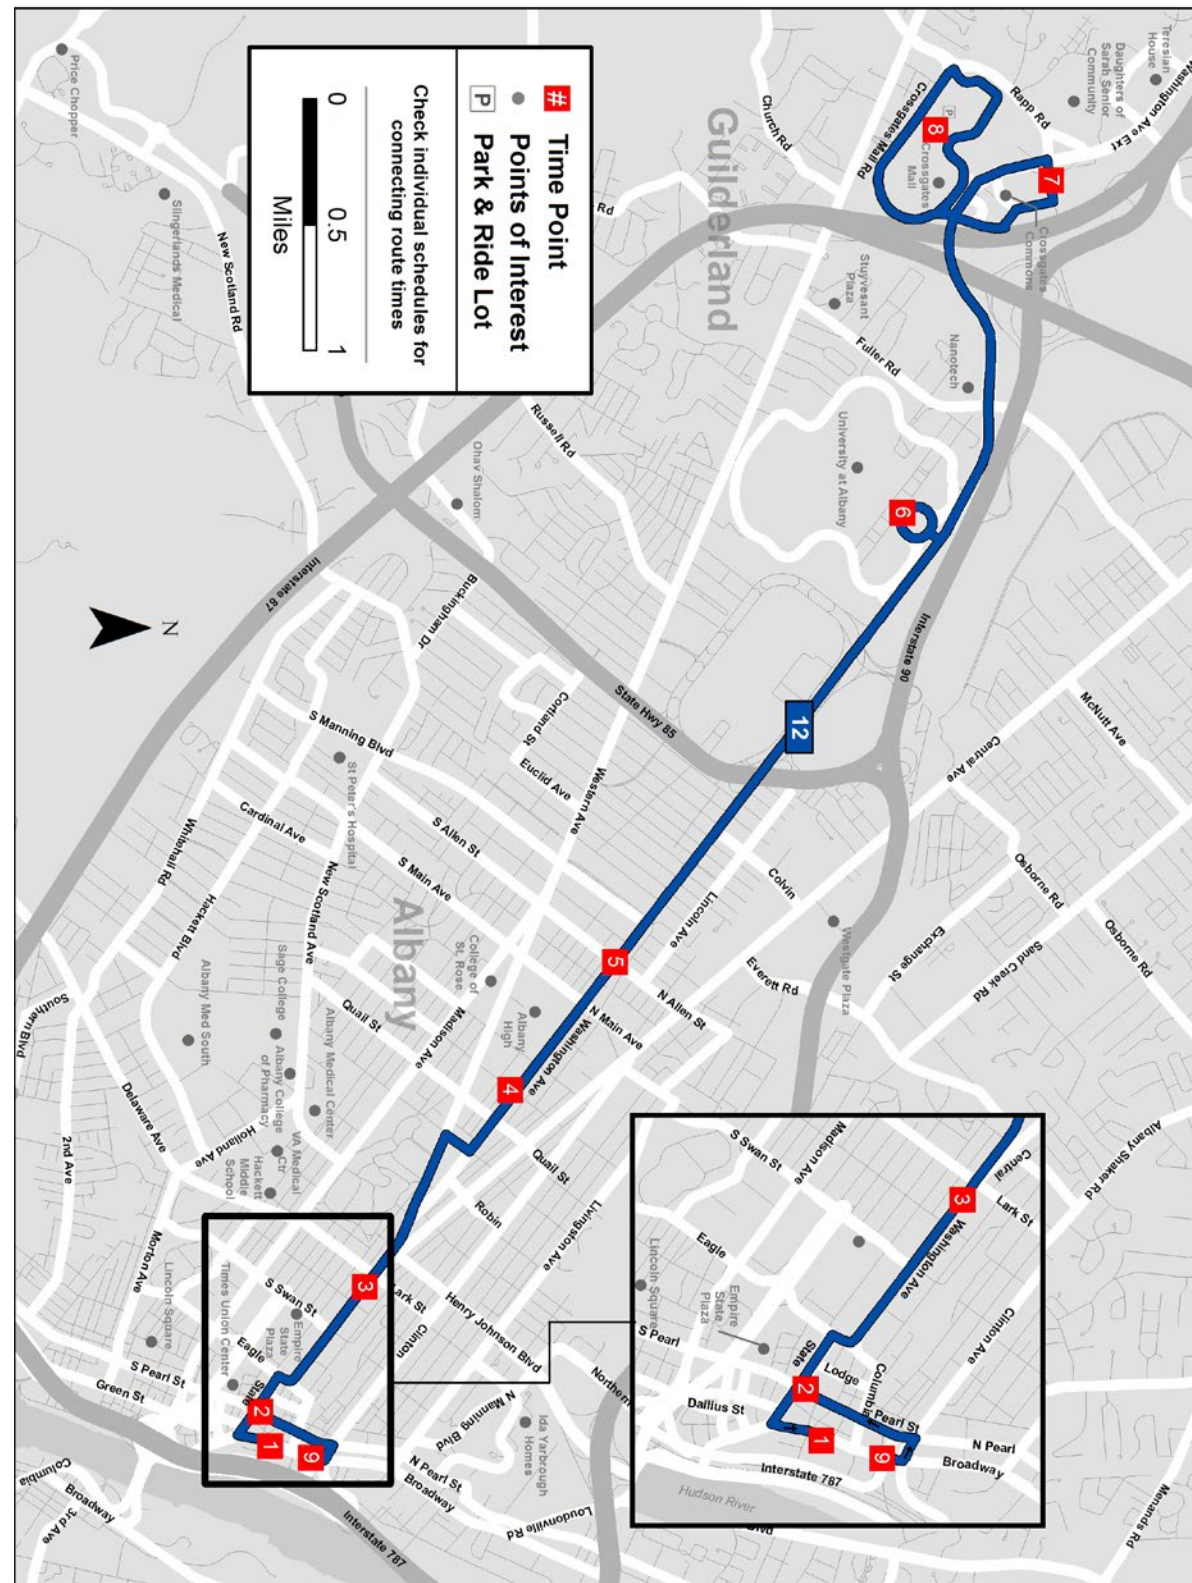

FARE INFORMATION

Fares (US coins and $1, $5 – dollar bills are accepted; fareboxes do not make change)

Base Fare -	$1.50
Base Half Fare -	$0.75
BusPlus Fare -	$2.00
BusPlus Half Fare -	$1.00

Navigator Smart Card and Mobile App Fares:

Pay As You Go Fare - $1.30 for each of the first three rides, while the fourth and up are free for the rest of the day.

Pay As You Go Half Fare - $0.65 for each of the first three rides, while the fourth and up are free for the rest of the day.

Frequent Rider - $65 for unlimited rides for 31 consecutive days from the first day of use.

Frequent Rider Half Fare - $32.50 for unlimited rides for 31 consecutive days from the first day of use.

Citizens age 65 and over, disabled individuals, Medicare card holder, and veterans are entitled to ride for half fare on CDTA's fixed route service. A valid Half Fare Navigator card is required when paying half fare on the bus.

Children 46" and under ride free when accompanied by a fare paying adult.

CDTA's policy is to be fully compliant with Title VI of the 1964 Civil Right Act, which states that no one shall be excluded from participation in, denied the benefits of or discriminated against due to race, color, or national origin. Members of public may request information on this policy or file a Title VI complaint thru CDTA's website @ www.cdta.org or by calling (518) 482-8822.

Please arrive at the bus stop at least 5 minutes early.

12

Washington Avenue

between Crossgates Mall, Crossgates Commons, UAlbany, and Downtown Albany

Schedule

EFFECTIVE FEBRUARY 12, 2023