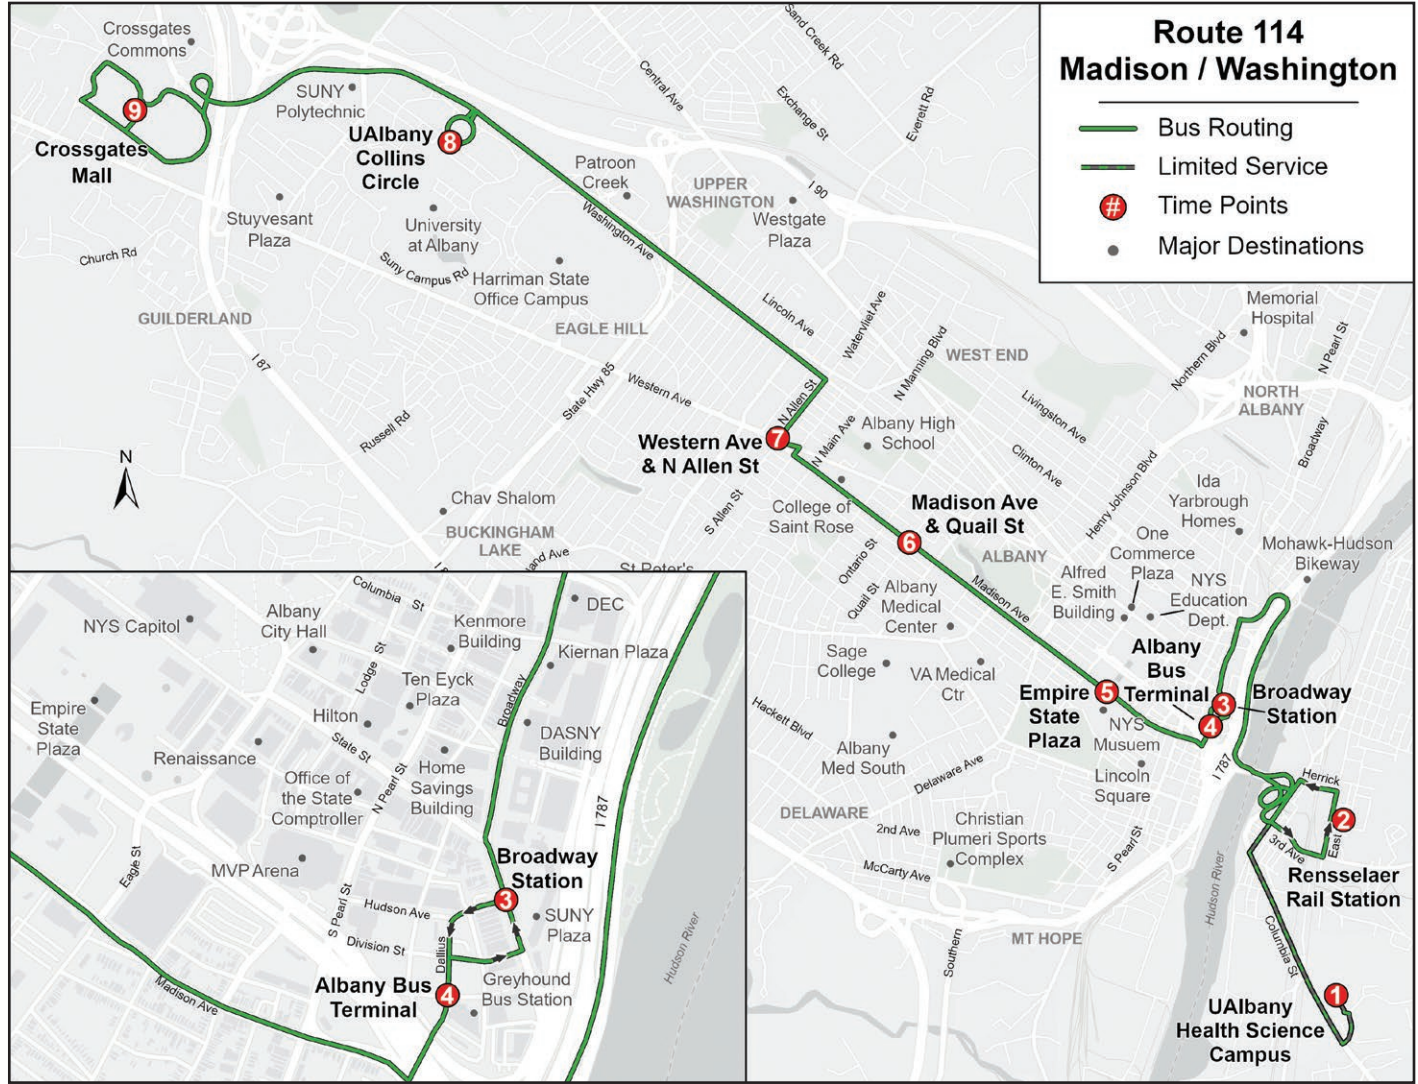

Crossgates to Rensselaer

9	8	7	6	5	4	3	2
Crossgates Mall	UAlbany Collins Circle	Western Ave & N. Allen St	Madison Ave & Quail St	NYS Museum	Albany Bus Terminal	Broadway Station	Rensselaer Rail Station

SUNDAY

800a	807a	815a	819a	824a	827a	828a	839a
1000a	1007a	1016a	1020a	1029a	1029a	1030a	1041a
1200p	1207p	1216p	1220p	1226p	1230p	1231p	1242p
200p	208p	217p	221p	227p	231p	232p	243p
400p	408p	417p	421p	427p	431p	432p	443p
600p	608p	617p	621p	627p	631p	632p	643p
800p	807p	816p	820p	826p	830p	831p	842p
905p	912p	921p	925p	931p	935p	936p	947p

Rensselaer to Crossgates

2	3	4	5	6	7	8	9
Rensselaer Rail Station	Broadway Station	Albany Bus Terminal	Empire State Plaza (Madison Ave)	Madison Ave & Quail St	Western Ave & N. Allen St	UAlbany Collins Circle	Crossgates Mall

SUNDAY

900a	909a	910a	913a	918a	923a	932a	943a
1100a	1109a	1110a	1113a	1119a	1124a	1133a	1144a
100p	109p	110p	113p	119p	124p	133p	147p
300p	309p	310p	313p	319p	324p	333p	347p
500p	509p	510p	513p	519p	524p	533p	546p
700p	709p	710p	713p	719p	724p	733p	744p
900p	909p	910p	912p	919p	923p	931p	942p
1000p	1009p	1010p	1012p	1018p	1023p	1031p	1042p

FARE INFORMATION

Fares (US coins and $1, $5 – dollar bills are accepted; fareboxes do not make change)

Cash Fares:

Base Fare	.....	$1.50
Base Half Fare	.....	$0.75
BusPlus Fare	.....	$2.00
BusPlus Half Fare	.....	$1.00

Navigator Smart Card and Mobile App Fares:

Pay As You Go Fare – $1.30 for each of the first three rides, while the fourth and up are free for the rest of the day.

Pay As You Go Half Fare – $0.65 for each of the first three rides, while the fourth and up are free for the rest of the day.

Frequent Rider - $65 for unlimited rides for 31 consecutive days from the first day of use.

Frequent Rider Half Fare – $32.50 for unlimited rides for 31 consecutive days from the first day of use.

Children 46" and under – ride free when accompanied by a fare paying adult.

Citizens age 65 and over, disabled individuals, Medicare card holder, and veterans – are entitled to ride for half fare on CDTA's fixed route service. A valid Half Fare Navigator card is required when paying half fare on the bus.

CDTA's policy is to be fully compliant with Title VI of the 1964 Civil Right Act, which states that no one shall be excluded from participation in, denied the benefits of or discriminated against due to race, color, or national origin. Members of public may request information on this policy or file a Title VI complaint through CDTA's website @ www.cdta.org or by calling (518) 482-8822.

Madison / Washington

between Crossgates Mall, UAlbany, Downtown Albany, and Rensselaer Rail Station

Schedule

EFFECTIVE JANUARY 28, 2024