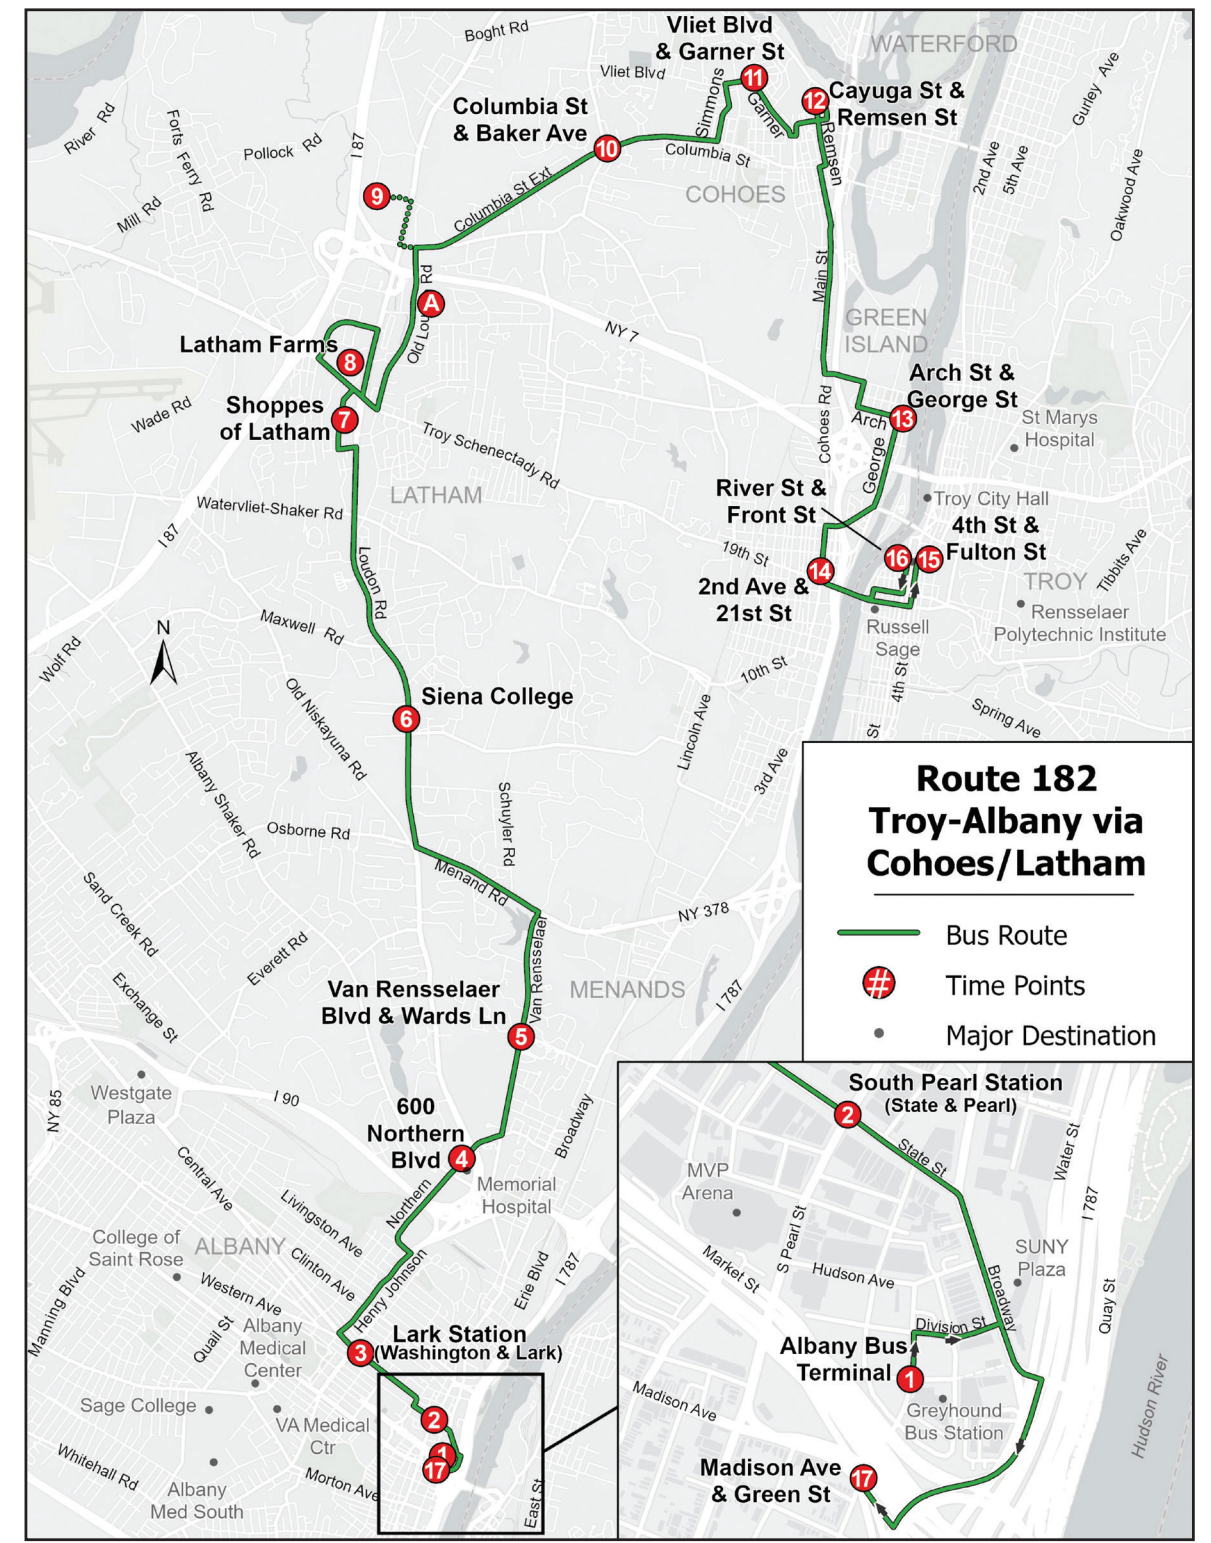

SUNDAY

755a	759a	802a	813a	818a	822a	831a	835a	842a	848a	851a	858a	902a	908a
855a	859a	902a	913a	918a	922a	932a	936a	943a	949a	952a	959a	1003a	1010a
955a	959a	1003a	1014a	1019a	1023a	1033a	1037a	1045a	1051a	1055a	1102a	1106a	1113a
1055a	1059a	1103a	1115a	1120a	1124a	1134a	1138a	1146a	1152a	1156a	1203p	1207p	1214p
1155a	1159a	1203p	1215p	1220p	1224p	1234p	1238p	1247p	1253p	1256p	104p	108p	116p
1255p	1259p	103p	115p	120p	124p	134p	138p	147p	153p	156p	204p	208p	216p
155p	159p	203p	215p	219p	223p	233p	237p	246p	252p	255p	303p	307p	315p
255p	259p	303p	315p	319p	323p	333p	337p	346p	352p	355p	403p	407p	415p
355p	359p	403p	415p	419p	423p	433p	437p	445p	451p	454p	502p	506p	514p
455p	459p	503p	514p	518p	522p	532p	536p	544p	549p	552p	600p	604p	612p
555p	559p	603p	614p	618p	622p	632p	636p	644p	649p	652p	700p	704p	712p
655p	659p	703p	714p	718p	722p	732p	736p	744p	749p	752p	800p	804p	811p
755p	759p	803p	814p	818p	822p	832p	836p	844p	849p	852p	900p	904p	911p
855p	859p	903p	914p	918p	922p	932p	936p	944p	949p	952p	1000p	1004p	1011p

182

Troy-Albany via Cohoes/Latham

From Downtown Troy, Watervliet, Green Island, Cohoes and Latham Farms, Latham Shoppes to Albany

EFFECTIVE JANUARY 28, 2024

Schedule