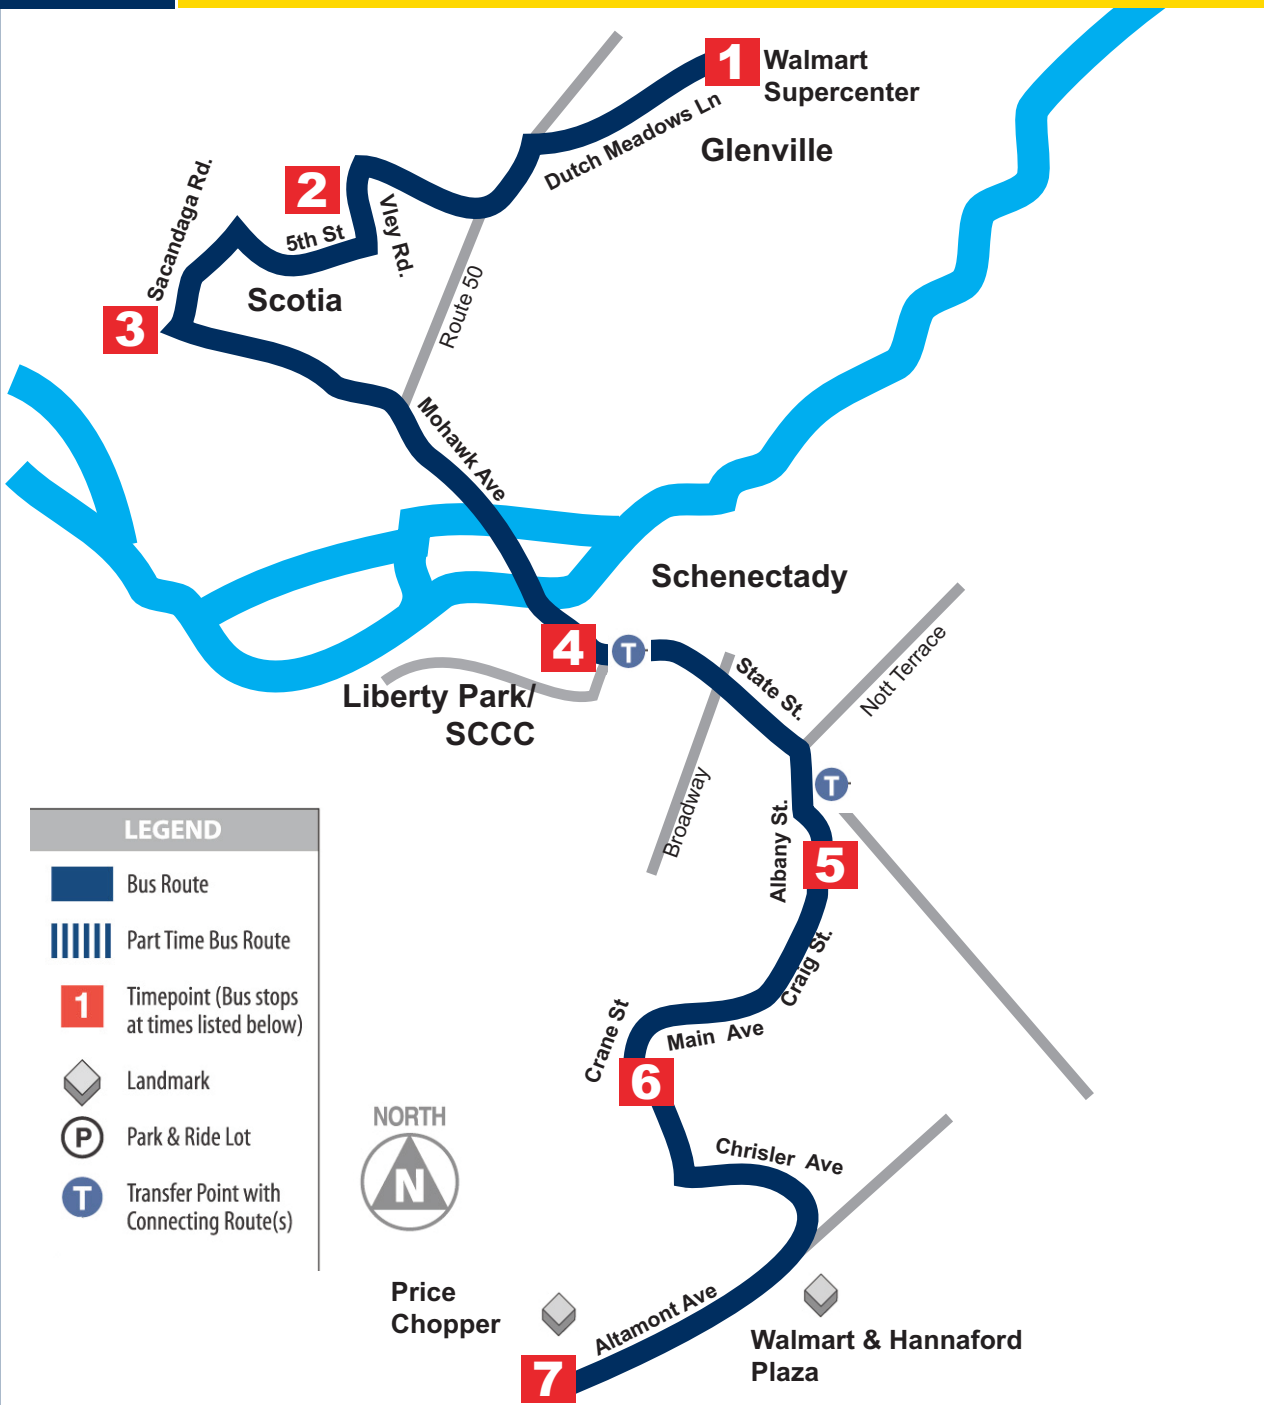

- Time Point
- Connecting Routes
- P Park-and-Ride Lots
- Points of Interest

- Map not to scale

Check individual schedules for connecting route times

Madison / Washington

between Crossgates Mall, UAlbany, Downtown Albany, and Rensselaer Rail Station

Eastbound

1	2	3	4	5	6	7
Walmart Glennville	5th Street & Vley Road	Sacandaga & Mohawk Ave	Liberty Park Station	Albany Street & Craig Street	Crane St. & Main Ave.	Price Chopper Plaza - Altamont Ave

MONDAY - FRIDAY

Westbound

7	6	5	4	3	2	1
Price Chopper Plaza - Altamont Ave	Crane St. & Main Ave.	Albany Street & Craig Street	Liberty Park Station	Sacandaga & Mohawk Ave	5th Street & Vley Rd.	Walmart Glennville

MONDAY - FRIDAY

Eastbound

1	2	3	4	5	6	7
Walmart Glennville	5th Street & Vley Rd.	Sacandaga & Mohawk Ave	Liberty Park Station	Albany Street & Craig Street	Crane St. & Main Ave.	Price Chopper Plaza - Altamont Ave

SATURDAY