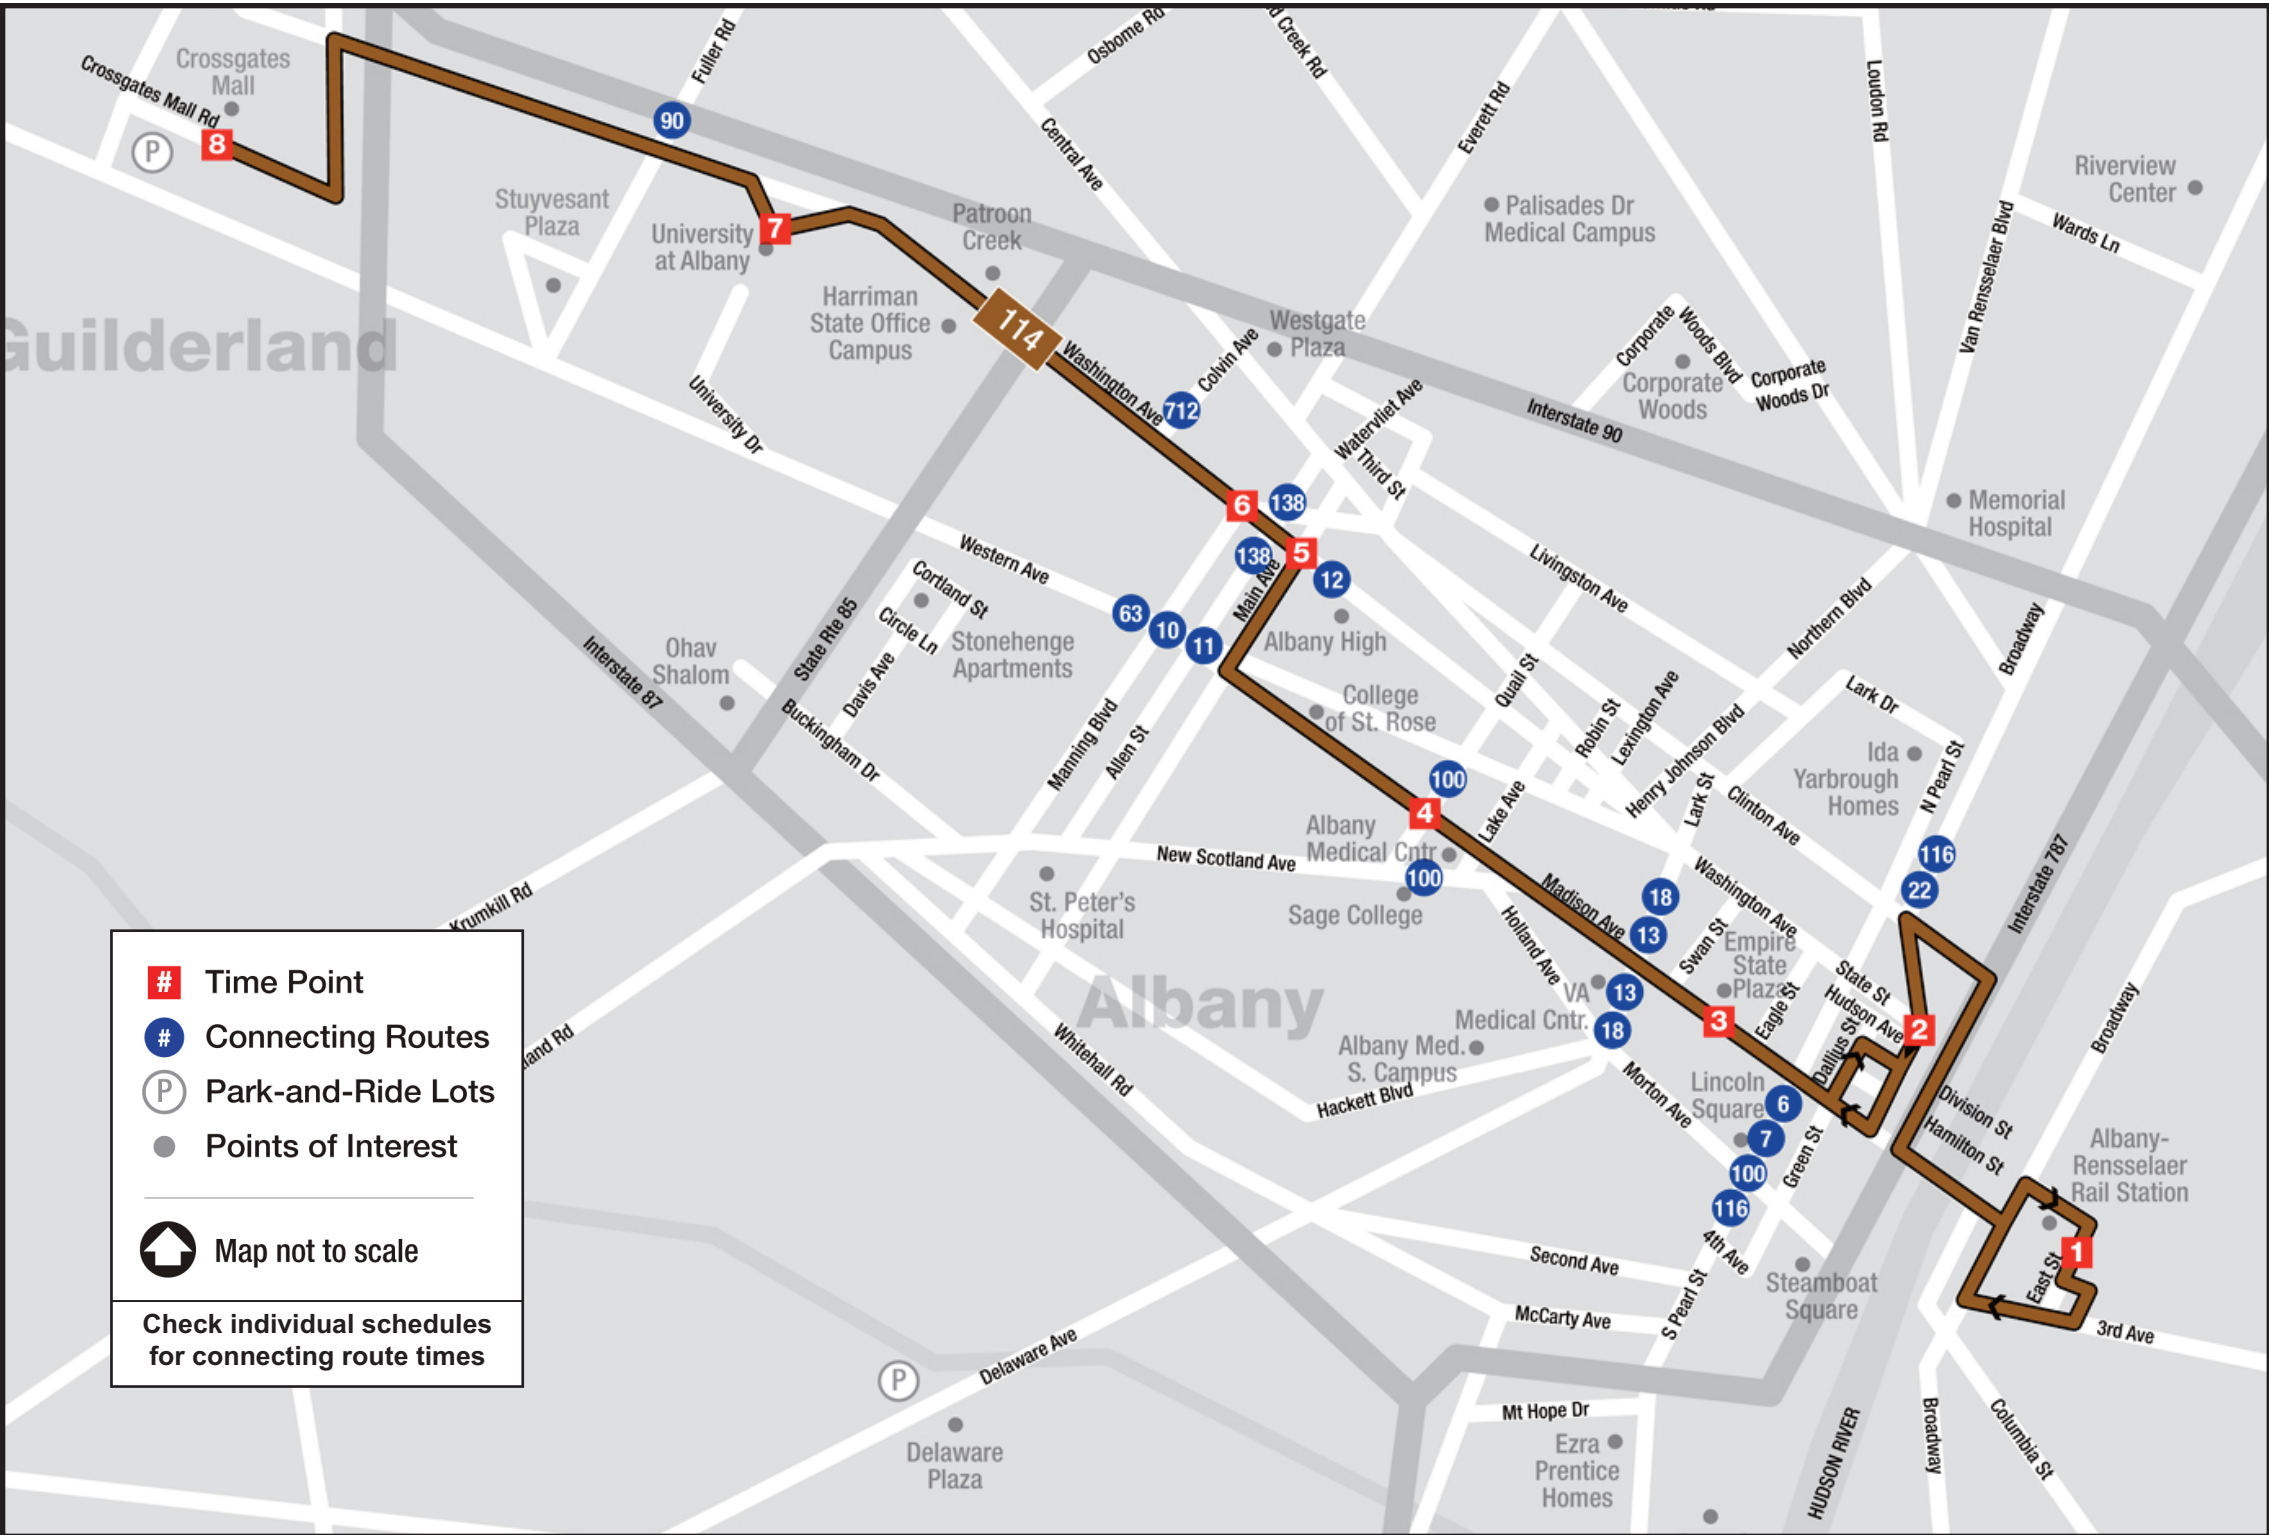

Saturday

Cohoes to Troy

	5 Mohawk & School St.	6 Vliet & Garner	4 Cayuga St. & Remsen	3 Industrial Park	2 Tibbits Ave. & Cohoes	7 Fulton & 4th
am	702a	710a	717a	729a	731a	743a
	822a	830a	837a	849a	851a	903a
	942a	950a	957a	1009a	1011a	1023a
	1102a	1110a	1117a	1129a	1131a	1143a
	1222p	1230p	1237p	1249p	1251p	103p
pm	142p	150p	157p	209p	211p	223p
	302p	310p	317p	329p	331p	343p
	422p	430p	437p	449p	451p	503p
	542p	550p	557p	609p	611p	623p
	702p	710p	717p	729p	731p	743p
	822p	830p	837p	849p	851p	903p
	942p	950p	957p	1009p	1011p	1023p
	1102p	1110p	1117p	1129p	1131p	1143p

- Time Point
- Connecting Routes
- P Park-and-Ride Lots
- Points of Interest

- Map not to scale

Check individual schedules for connecting route times

Madison / Washington

between Crossgates Mall, UAlbany, Downtown Albany, and Rensselaer Rail Station

Schedule

EFFECTIVE MAY 27, 2012

From Crossgates to Rensselaer

8 7 6 5 4 3 2 1

Crossgates Mall	UAlbany Collins Cir.	Washington & Allen	Washington & Main	Quail & Madison	Empire State Plaza	Broadway Station	Rensselaer Rail Station
-----------------	----------------------	--------------------	-------------------	-----------------	--------------------	------------------	-------------------------