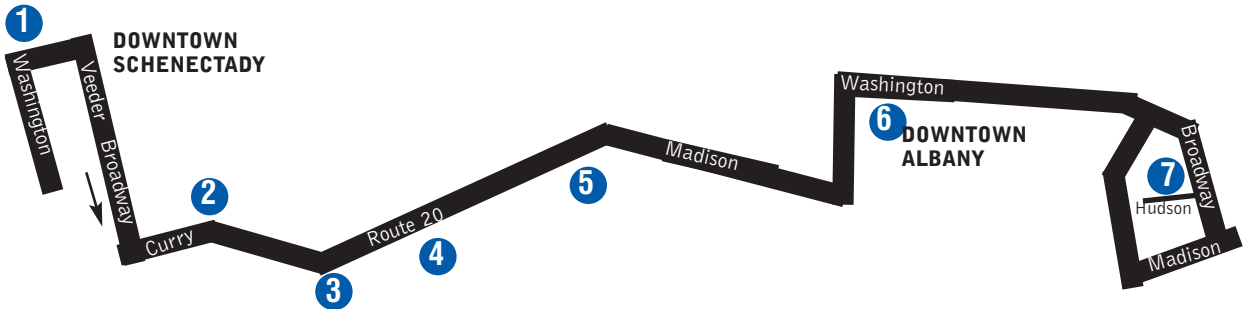

Weekday

Weekday

Schenectady to Downtown Albany

Downtown Albany to Schenectady

1	2	3	4	5	6	7
Washington & State	Curry & Hamburg	Route 146 & Route 20	Twenty Mall Rt. 20 & 155	Fuller & Western	Washington & Lark	Hudson & Broadway
605a	626a	633a	638a	645a	705a	710a
645a	706a	713a	720a	727a	753a	758a
735a	758a	803a	810a	817a	838a	845a
225p	248p	253p	300p	307p	328p	335p
325p	348p	353p	400p	407p	428p	435p
405p	430p	436p	443p	450p	513p	520p

7	6	5	4	3	2	1
SUNY Plaza	Washington & Lark	Fuller & Western	Twenty Mall Rt. 20 & 155	Route 146 & Route 20	Curry & Hamburg	SCCC
740a	747a	808a	815a	822a	827a	845a
830a	837a	858a	905a	912a	917a	935a
900a	907a	928a	935a	942a	947a	1005a
350p	357p	418p	425p	433p	437p	500p
448p	455p	518p	525p	534p	537p	600p
545p	550p	608p	620p	628p	632p	655p