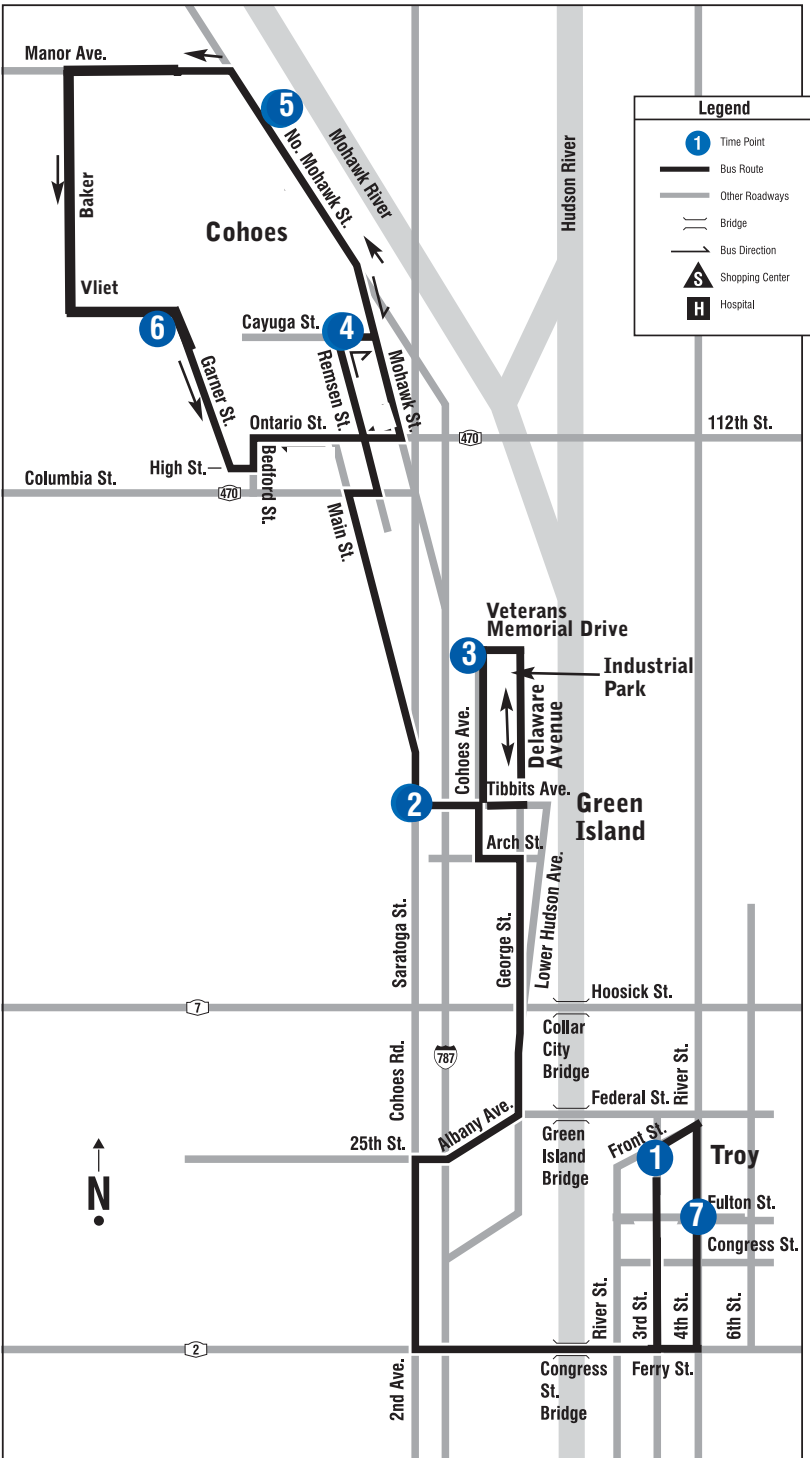

Senior Citizens (65 years+) and people with disabilities ride for half fare all day on weekends and major holidays. Valid reduced fare cards or Medicare cards must be shown to the bus operator upon boarding.

82

iride™

Troy / Cohoes Green Island

between Fulton & 3rd, Troy and Mohawk & School, Cohoes

EFFECTIVE MAY 27, 2012

Schedule