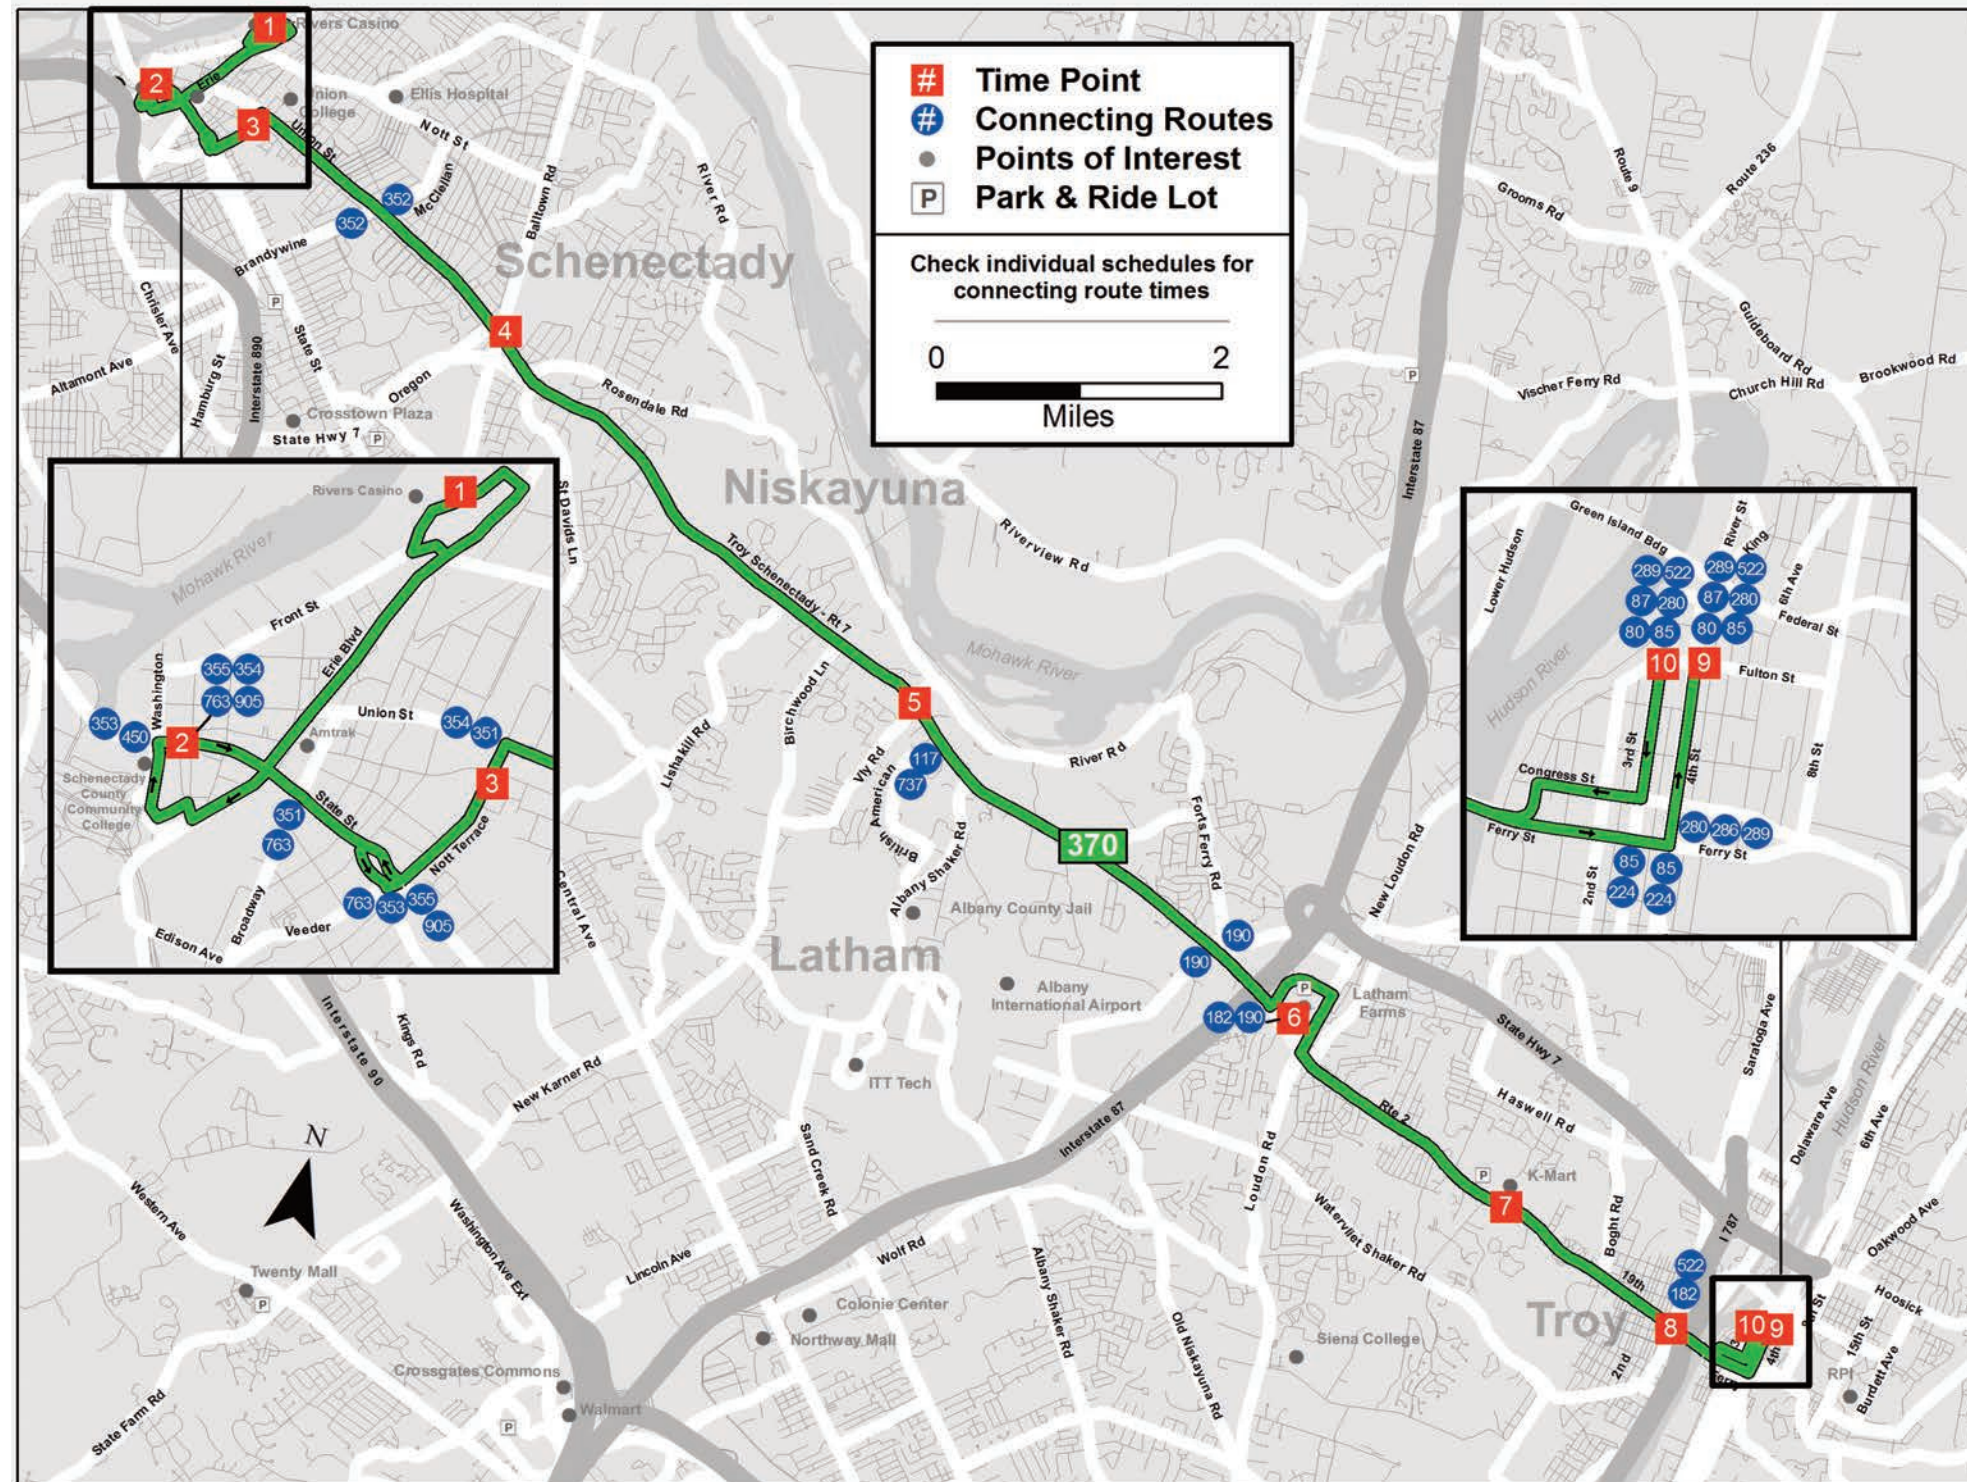

## From Schenectady to Troy

- 1
- 2
- 3
- 4
- 5
- 6
- 7
- 8
- 9

Rivers Casino	Liberty Park	Nott Trace & Eastern	Union St & Oregon Ave	Route 7 & Vly Road	Latham Farms	Rt 2 & Delatour	19th & 2nd Watervliet	4th & Fulton
---------------	--------------	----------------------	-----------------------	--------------------	--------------	-----------------	-----------------------	--------------

## From Troy to Schenectady

- 10
- 8
- 7
- 6
- 5
- 4
- 3
- 2
- 1

River & Front	19th & 2nd Watervliet	Rt 2 & Delatour	Latham Farms	Route 7 & Vly Road	Union St & Oregon Ave	Nott Trace & Eastern	Liberty Park	Rivers Casino
---------------	-----------------------	-----------------	--------------	--------------------	-----------------------	----------------------	--------------	---------------

# Troy/Schenectady

between Downtown Troy, Latham Farms, Downtown Schenectady and Rivers Casino

EFFECTIVE AUGUST 27, 2017