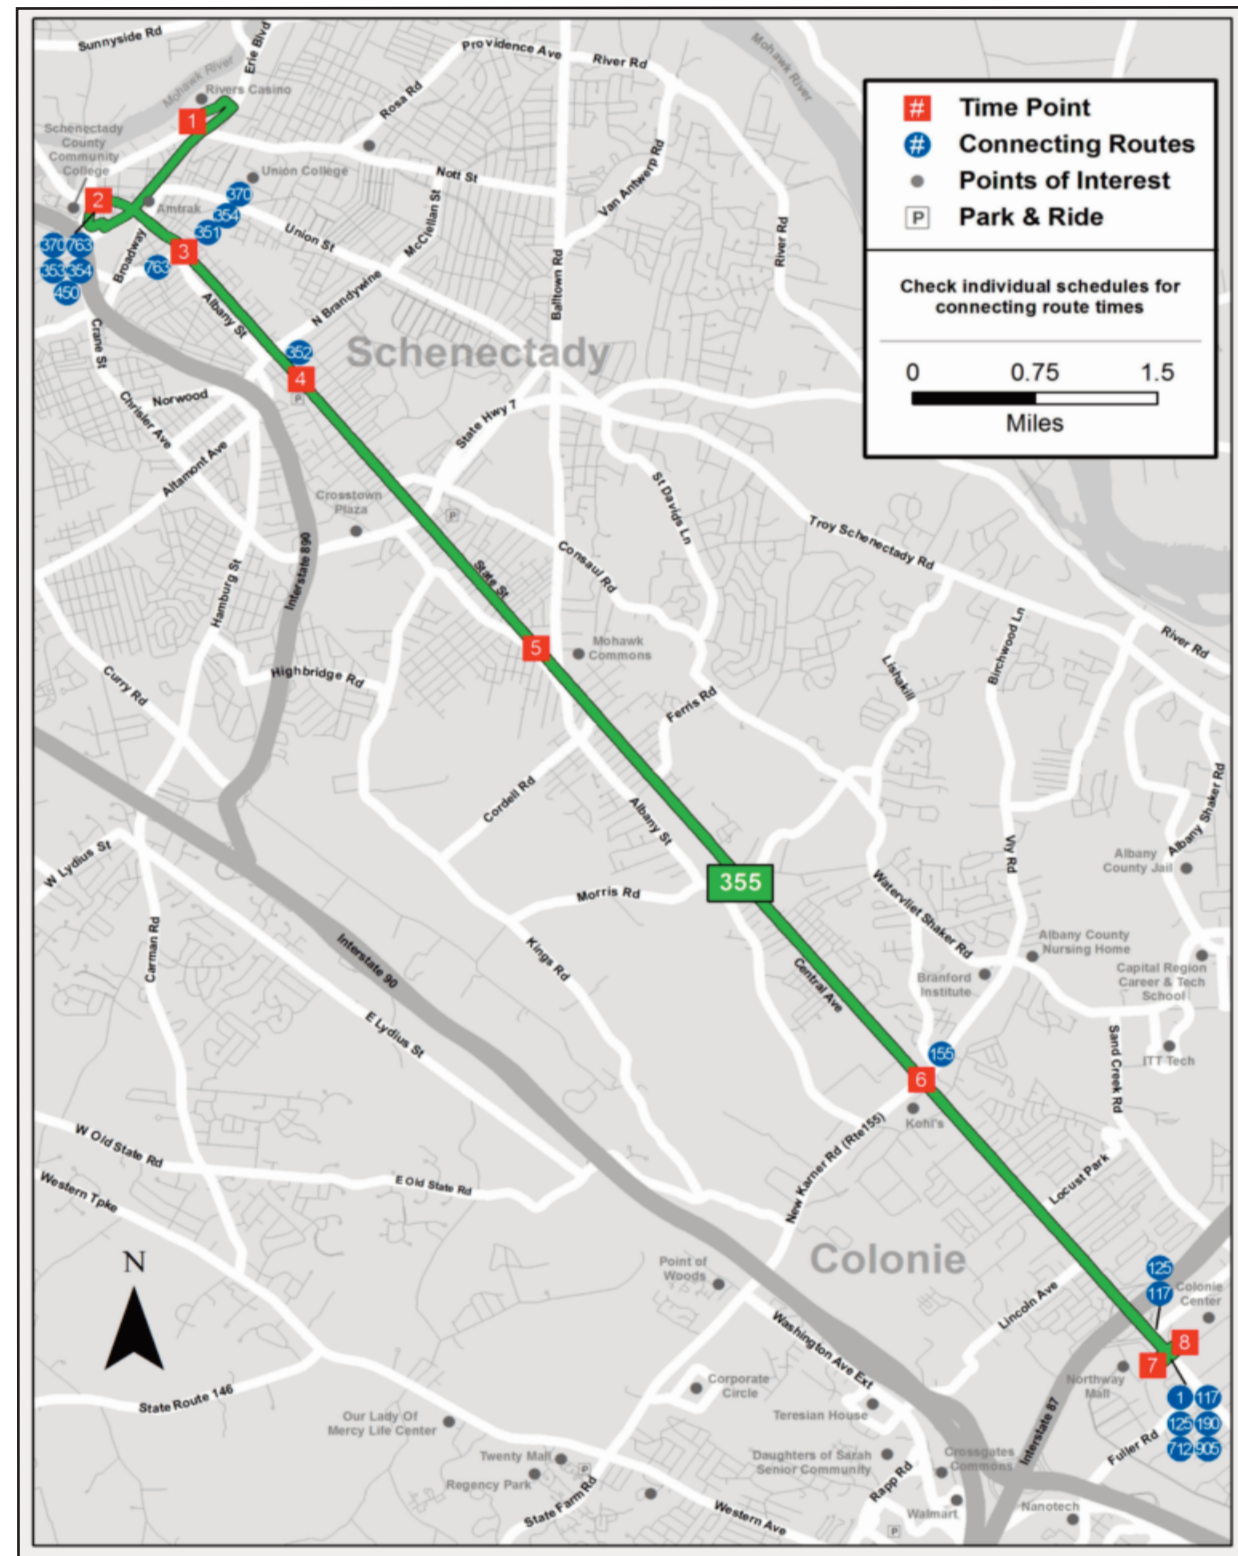

From Schenectady to Colonie

- 1
- 2
- 3
- 4
- 5
- 6
- 7
- 8

Rivers Casino	Liberty Park Station	Veeder/Nott Station	Division Station	Niskayuna Station	1900 Central Colonie Plaza	Northway & Colonie Station	Route 5 & Colonie Station
---------------	----------------------	---------------------	------------------	-------------------	----------------------------	----------------------------	---------------------------

From Colonie to Schenectady

- 8
- 6
- 5
- 4
- 3
- 2
- 1

Route 5 & Colonie Station	New Karner Station	Central Ave & Balltown Rd	Division Station	Veeder/Nott Station	Liberty Park Station	Rivers Casino
---------------------------	--------------------	---------------------------	------------------	---------------------	----------------------	---------------

Schenectady/Colonie

between Rivers Casino, Downtown Schenectady and Colonie Center

EFFECTIVE FEB 5, 2017

Schedule

From Schenectady to Colonie

1	2	3	4	5	6	7	8
Rivers Casino	Liberty Park Station	Veeder/Nott Station	Division Station	Niskayuna Station	1900 Central Colonie Plaza	Northway & Colonie Station	Route 5 & Colonie Station