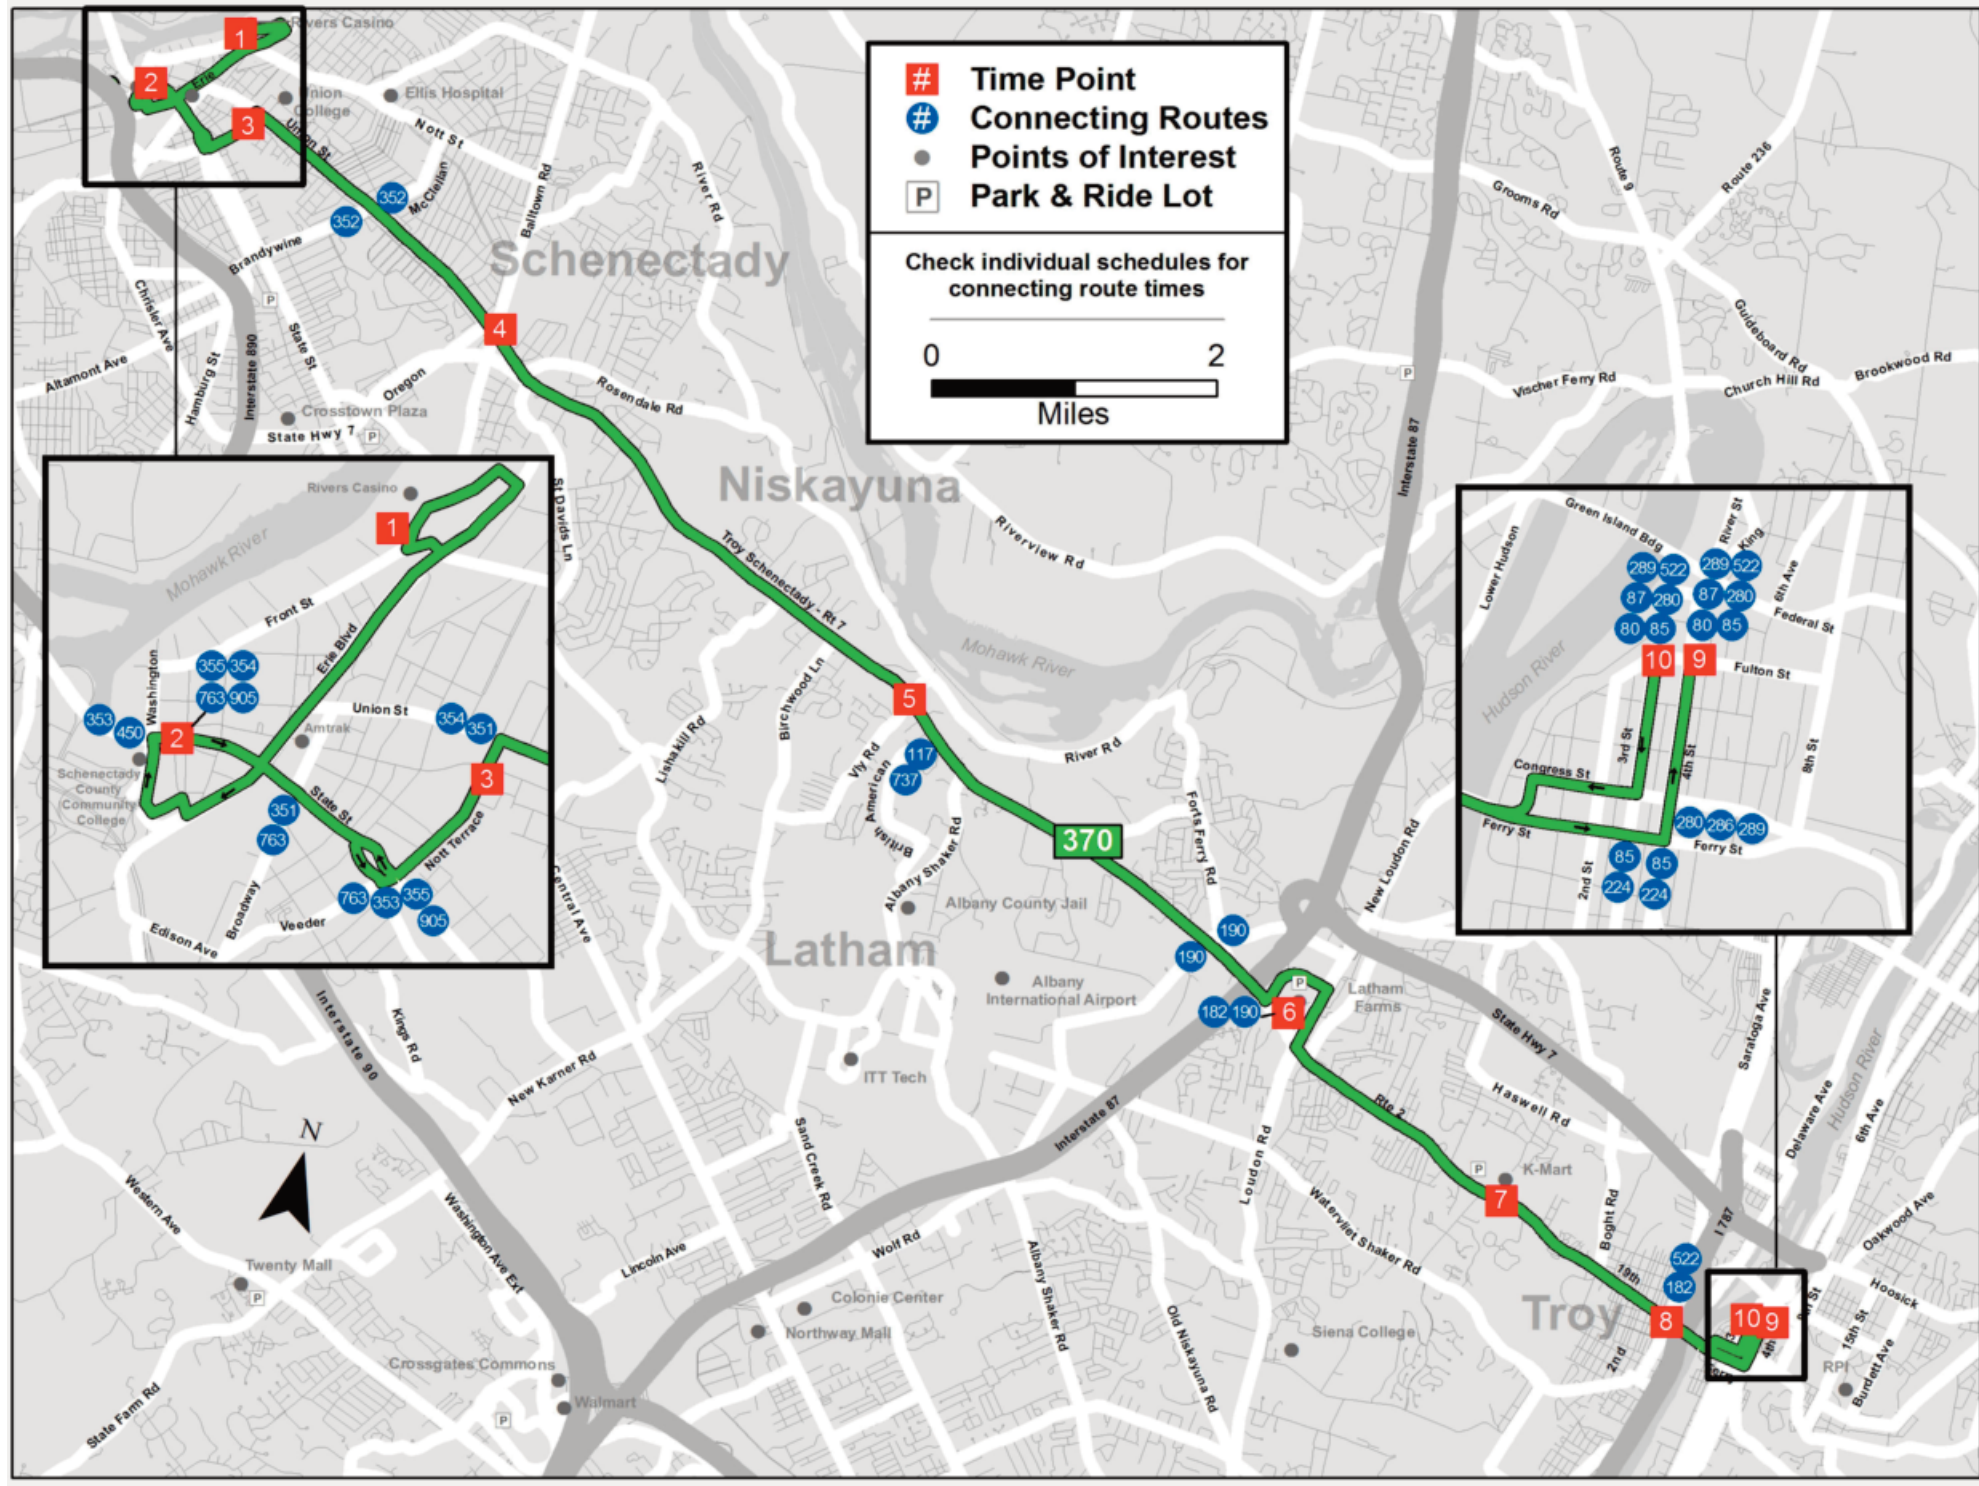

From Schenectady to Troy

- 1
- 2
- 3
- 4
- 5
- 6
- 7
- 8
- 9

Rivers Casino	Liberty Park	Nott Trace & Eastern	Union St & Oregon Ave	Route 7 & Vly Road	Latham Farms	Rt 2 & Delatour	19th & 2nd Watervliet	4th & Fulton
---------------	--------------	----------------------	-----------------------	--------------------	--------------	-----------------	-----------------------	--------------

SUNDAY

907a	916a	923a	931a	939a	949a	955a	959a	1003a
952a	1001a	1008a	1016a	1024a	1034a	1040a	1044a	1048a
1037a	1046a	1053a	1101a	1109a	1119a	1125a	1129a	1133a
1122a	1131a	1138a	1146a	1154a	1204p	1210p	1214p	1218p
1207p	1216p	1223p	1231p	1239p	1249p	1255p	1259p	103p
1252p	101p	108p	116p	124p	134p	140p	144p	148p
137p	146p	153p	201p	209p	219p	225p	229p	233p
222p	231p	238p	246p	254p	304p	310p	314p	318p
307p	316p	323p	331p	339p	349p	355p	359p	403p
352p	401p	408p	416p	424p	434p	440p	444p	448p
437p	446p	453p	501p	509p	519p	525p	529p	533p
522p	531p	538p	546p	554p	604p	610p	614p	618p
607p	616p	623p	631p	639p	649p	655p	659p	703p
652p	701p	708p	716p	724p	734p	740p	744p	748p
737p	746p	753p	801p	809p	819p	825p	829p	833p

From Troy to Schenectady

- 10
- 8
- 7
- 6
- 5
- 4
- 3
- 2
- 1

River & Front	19th & 2nd Watervliet	Rt 2 & Delatour	Latham Farms	Route 7 & Vly Road	Union St & Oregon Ave	Nott Trace & Eastern	Liberty Park	Rivers Casino
---------------	-----------------------	-----------------	--------------	--------------------	-----------------------	----------------------	--------------	---------------

Troy/Schenectady

between Downtown Troy, Latham Farms, Downtown Schenectady and Rivers Casino

EFFECTIVE FEB 5, 2017

Schedule