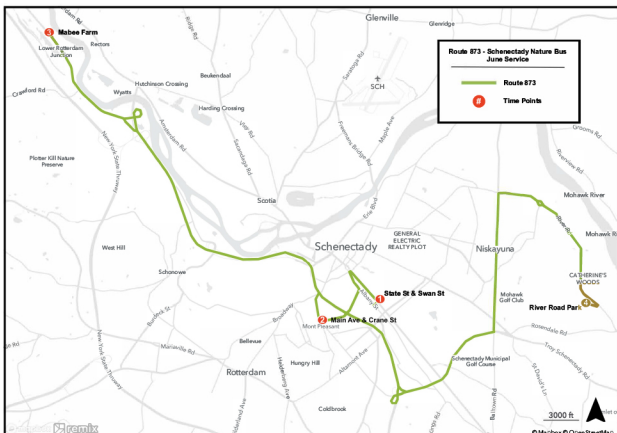

**The 2023 Schenectady Nature Bus
was made possible thanks to:**

Driven By

**Scan the QR Code
to Learn More!**