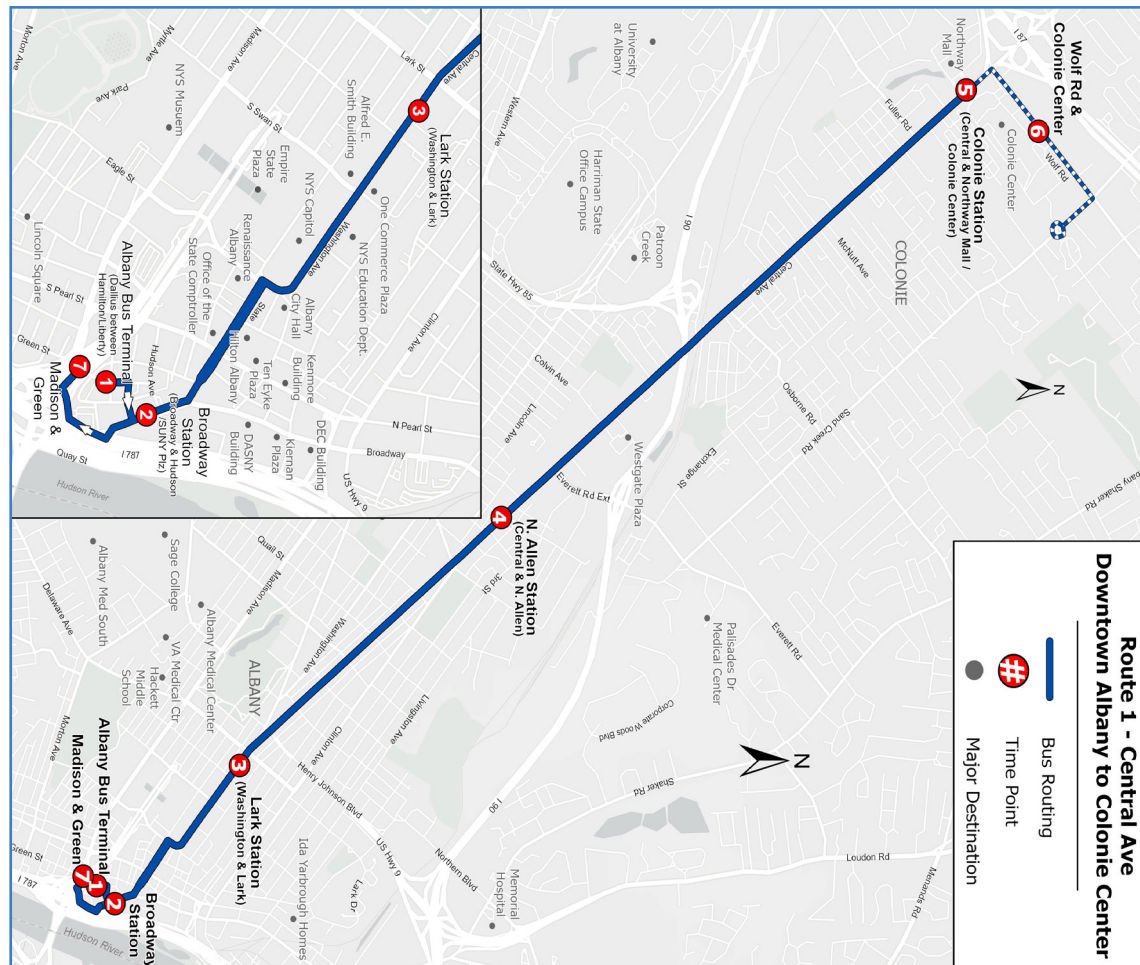

6 5 4 3 2 7

Wolf Road & Colonie Center	Colonie Station	N. Allen Station	Lark Station	Broadway Station	Madison & Green

Sunday & Major Holidays

.....	600a	610a	618a	625a	628a
605a	615a	625a	633a	640a	643a
.....	630a	640a	648a	655a	658a
635a	645a	655a	703a	710a	713a
.....	700a	710a	718a	725a	728a
705a	715a	725a	733a	740a	743a
.....	735a	745a	753a	800a	803a
740a	750a	800a	808a	815a	818a
.....	805a	815a	823a	830a	833a
Buses run every 15 minutes (Every 30 mins to Wolf Rd)					
.....	335p	345p	353p	400p	403p
340p	350p	400p	408p	415p	418p
.....	405p	415p	423p	430p	433p
410p	420p	430p	438p	445p	448p
.....	435p	445p	453p	500p	503p
440p	450p	500p	508p	515p	518p
.....	505p	515p	523p	530p	533p
510p	520p	530p	538p	545p	548p
.....	535p	545p	553p	600p	603p
540p	550p	600p	608p	615p	618p
.....	605p	615p	623p	630p	633p
610p	620p	630p	638p	645p	648p
.....	635p	645p	653p	700p	703p
640p	650p	700p	708p	715p	718p
.....	705p	715p	723p	730p	733p
710p	720p	730p	738p	745p	748p
.....	735p	745p	753p	800p	803p
740p	750p	800p	808p	815p	818p
.....	805p	815p	823p	830p	833p
815p	825p	835p	843p	850p	853p
.....	845p	855p	903p	910p	913p
855p	905p	915p	923p	930p	933p
915p	925p	935p	943p	950p	953p
935p	945p	955p	1003p	1010p	1013p
955p	1005p	1015p	1023p	1030p	1033p
1015p	1025p	1035p	1043p	1050p	1053p
1035p	1045p	1055p	1103p	1110p	1113p
1055p	1105p	1115p	1123p	1130p	1133p
1115p	1125p	1135p	1143p	1150p	1153p
1135p	1145p	1155p	1203a	1210a	1213a
1155p	1205a	1215a	1223a	1230a	1233a

FARE INFORMATION

Fares (US coins and $1, $5 – dollar bills are accepted; fareboxes do not make change)

Cash Fares:

Base Fare -	$1.50
Base Half Fare -	$0.75
BusPlus Fare -	$2.00
BusPlus Half Fare -	$1.00

Navigator Smart Card and Mobile App Fares:

Pay As You Go Fare - $1.30 for each of the first three rides, while the fourth and up are free for the rest of the day.

Pay As You Go Half Fare - $0.65 for each of the first three rides, while the fourth and up are free for the rest of the day.

Frequent Rider - $65 for unlimited rides for 31 consecutive days from the first day of use.

Frequent Rider Half Fare - $32.50 for unlimited rides for 31 consecutive days from the first day of use.

Children 46" and under ride free when accompanied by a fare paying adult.

Citizens age 65 and over, disabled individuals, Medicare card holder, and veterans are entitled to ride for half fare on CDTA's fixed route service. A valid Half Fare Navigator card is required when paying half fare on the bus.

CDTA's policy is to be fully compliant with Title VI of the 1964 Civil Right Act, which states that no one shall be excluded from participation in, denied the benefits of or discriminated against due to race, color, or national origin. Members of public may request information on this policy or file a Title VI complaint thru CDTA's website @ www.cdta.org or by calling 518-482-8822.

1

iride™

Central Avenue

between Colonie Center and Downtown Albany

EFFECTIVE JANUARY 30, 2022

Schedule

CDTA