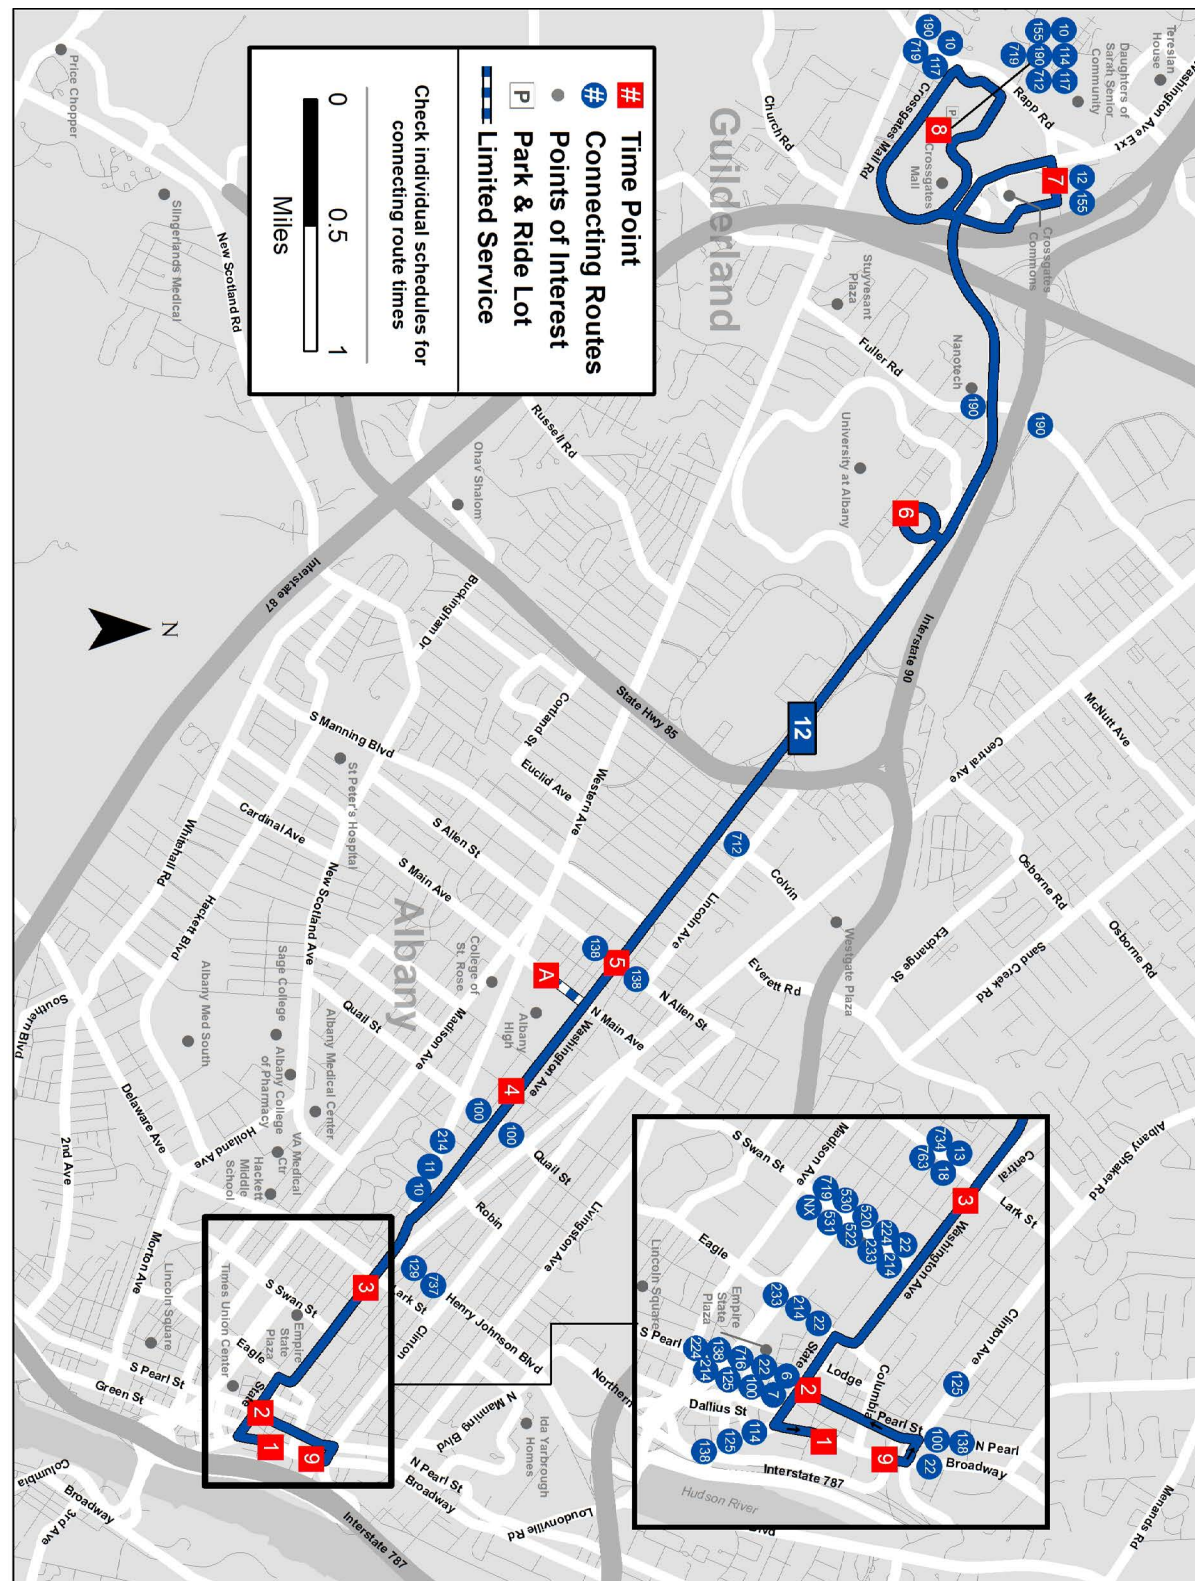

Albany to Crossgates

9	2	3	4	5	6	7	8
Broadway & Orange St	South Pearl Station	Lark/Library Station	Washington Ave Ontario St	Washington Ave & N. Allen St	UAlbany Collins Circle	Crossgates Commons	Crossgates Mall

Washington Avenue
between Crossgates Mall, Crossgates Commons, UAlbany, and Downtown Albany

EFFECTIVE APR 7, 2019

Schedule

Crossgates to Albany

8	7	6	5	A	4	3	2	1
Crossgates Mid-Mall	Crossgates Commons	UAlbany Collins Circle	Washington Ave & N. Allen St	Albany High School	Washington Ave & Ontario St	Lark Station	South Pearl Station	Kiernan Plaza

S - Trip operates when school is in session.

Albany to Crossgates

9	2	3	4	5	6	7	8
Broadway & Orange St	South Pearl Station	Lark/ Library Station	Washington Ave & Ontario St	Washington Ave N. Allen St	UAlbany Collins Circle	Crossgates Commons	Crossgates Mall

Crossgates to Albany

8	7	6	5	4	3	2	1
Crossgates Mid-Mall	Crossgates Commons	UAlbany Collins Circle	Washington Ave & N. Allen St	Washington Ave & Ontario St	Lark Station	South Pearl Station	Kiernan Plaza