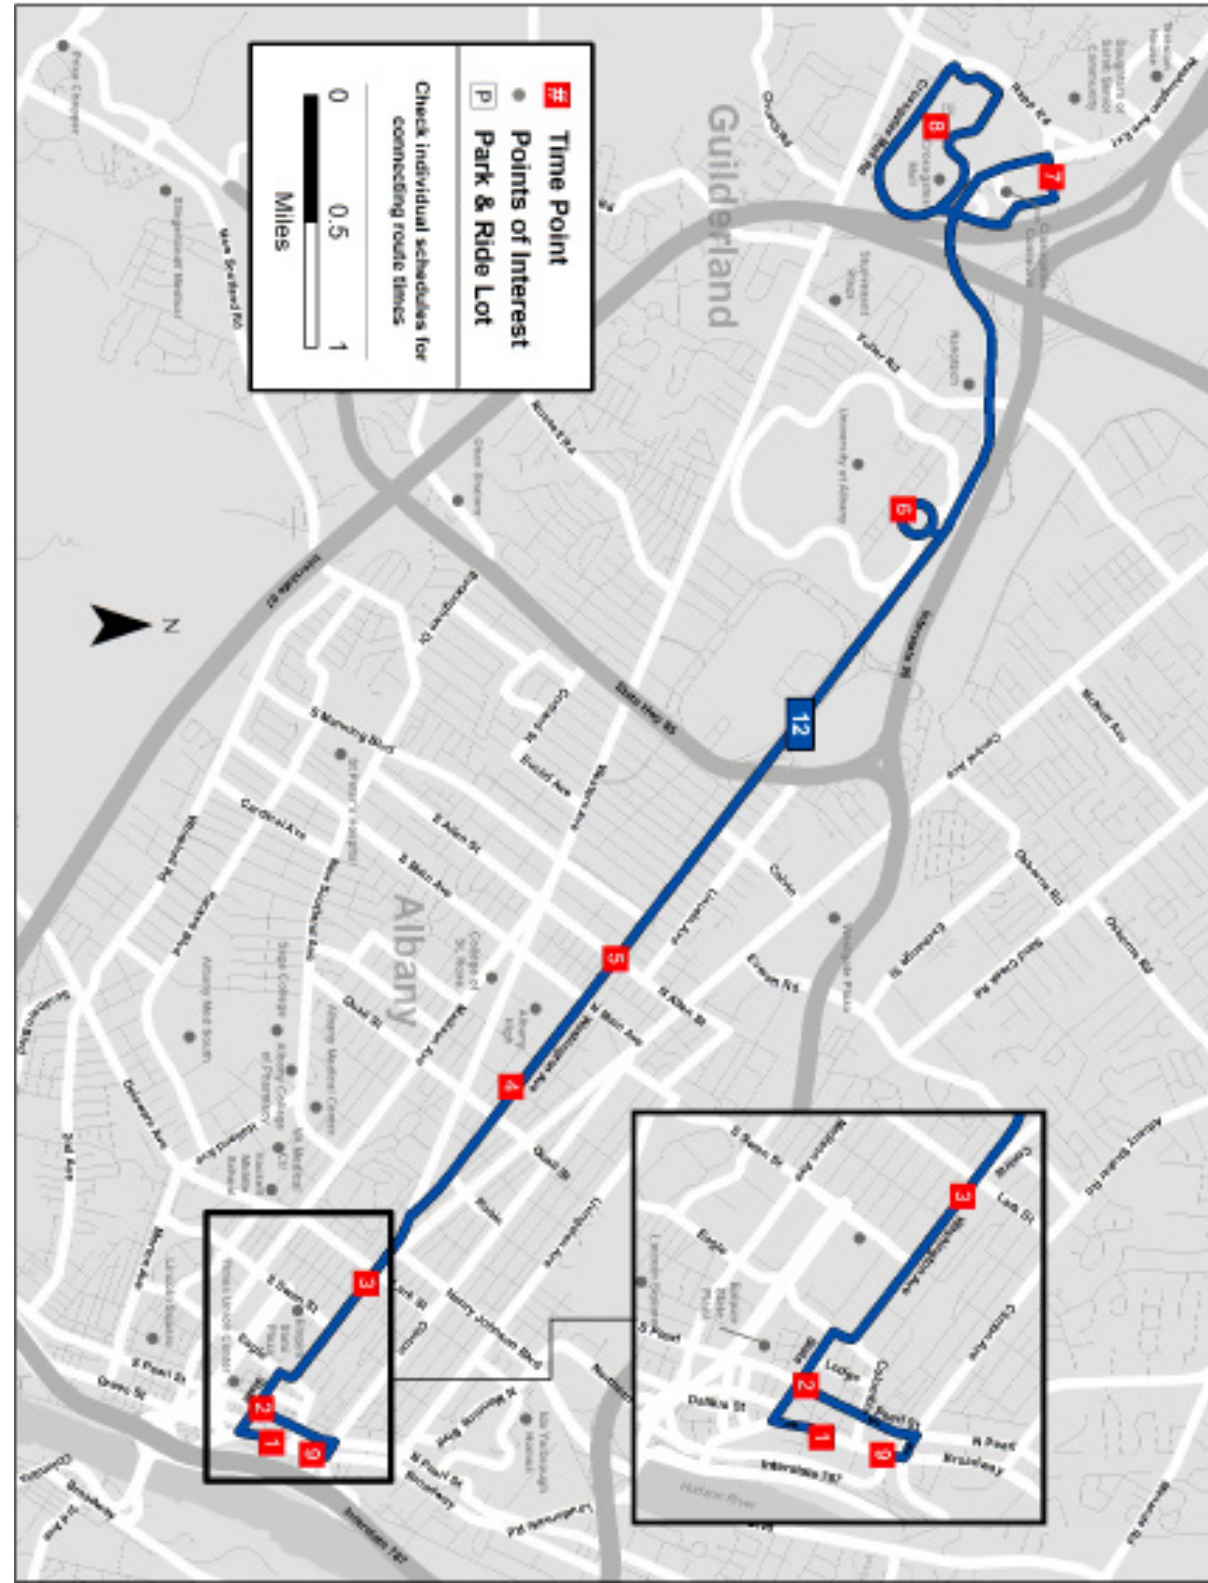

Albany to Crossgates

9 2 3 4 5 6 7 8

Broadway & Orange St	South Pearl Station	Lark/Library Station	Washington Ave Ontario St	Washington Ave & N. Allen St	UAlbany Collins Circle	Crossgates Commons	Crossgates Mall

SUNDAY

830a	834a	840a	846a	848a	855a	902a	908a
900a	904a	910a	916a	918a	925a	932a	938a
930a	934a	940a	946a	948a	955a	1002a	1008a
1000a	1004a	1010a	1016a	1018a	1025a	1032a	1038a
1030a	1034a	1040a	1046a	1048a	1055a	1102a	1108a
1050a	1054a	1100a	1106a	1108a	1115a	1122a	1128a
1110a	1114a	1120a	1126a	1128a	1135a	1142a	1148a
1130a	1134a	1140a	1146a	1148a	1155a	1202p	1208p
1150a	1154a	1200p	1206p	1208p	1215p	1222p	1228p
1210p	1214p	1220p	1226p	1228p	1235p	1242p	1248p
Buses run every 20 minutes							
510p	514p	520p	526p	528p	535p	542p	548p
530p	534p	540p	546p	548p	555p	602p	608p
550p	554p	600p	606p	608p	615p	622p	628p
610p	614p	620p	626p	628p	635p	642p	648p
630p	634p	640p	646p	648p	655p	702p	708p
650p	654p	700p	706p	708p	715p	722p	728p
710p	714p	720p	726p	728p	735p	742p	748p
730p	734p	740p	746p	748p	755p	802p	808p
750p	754p	800p	806p	808p	815p	822p	828p
810p	814p	820p	826p	828p	835p	842p	848p
830p	834p	840p	846p	848p	855p	902p	908p
850p	854p	900p	906p	908p	915p	922p	928p
910p	914p	920p	926p	928p	935p	942p	948p
930p	934p	940p	946p	948p	955p	1002p	1008p
950p	954p	1000p	1006p	1008p	1015p	1022p	1028p
1010p	1014p	1020p	1026p	1028p	1035p	1042p	1048p
1030p	1034p	1040p	1046p	1048p	1055p	1102p	1108p

FARE INFORMATION

Fares (US coins and $1, $5 – dollar bills are accepted; fareboxes do not make change)

Base Fare -	$1.50
Base Half Fare -	$0.75
BusPlus Fare -	$2.00
BusPlus Half Fare -	$1.00

Navigator Smart Card and Mobile App Fares:

Pay As You Go Fare - $1.30 for each of the first three rides, while the fourth and up are free for the rest of the day.

Pay As You Go Half Fare - $0.65 for each of the first three rides, while the fourth and up are free for the rest of the day.

Frequent Rider - $65 for unlimited rides for 31 consecutive days from the first day of use.

Frequent Rider Half Fare - $32.50 for unlimited rides for 31 consecutive days from the first day of use.

Citizens age 65 and over, disabled individuals, Medicare card holder, and veterans are entitled to ride for half fare on CDTA's fixed route service. A valid Half Fare Navigator card is required when paying half fare on the bus.

Children 46" and under ride free when accompanied by a fare paying adult.

CDTA's policy is to be fully compliant with Title VI of the 1964 Civil Right Act, which states that no one shall be excluded from participation in, denied the benefits of or discriminated against due to race, color, or national origin. Members of public may request information on this policy or file a Title VI complaint thru CDTA's website @ www.cdta.org or by calling (518) 482-8822.

Please arrive at the bus stop at least 5 minutes early.

Washington Avenue

between Crossgates Mall, Crossgates Commons, UAlbany, and Downtown Albany

EFFECTIVE JANUARY 26, 2020

Schedule