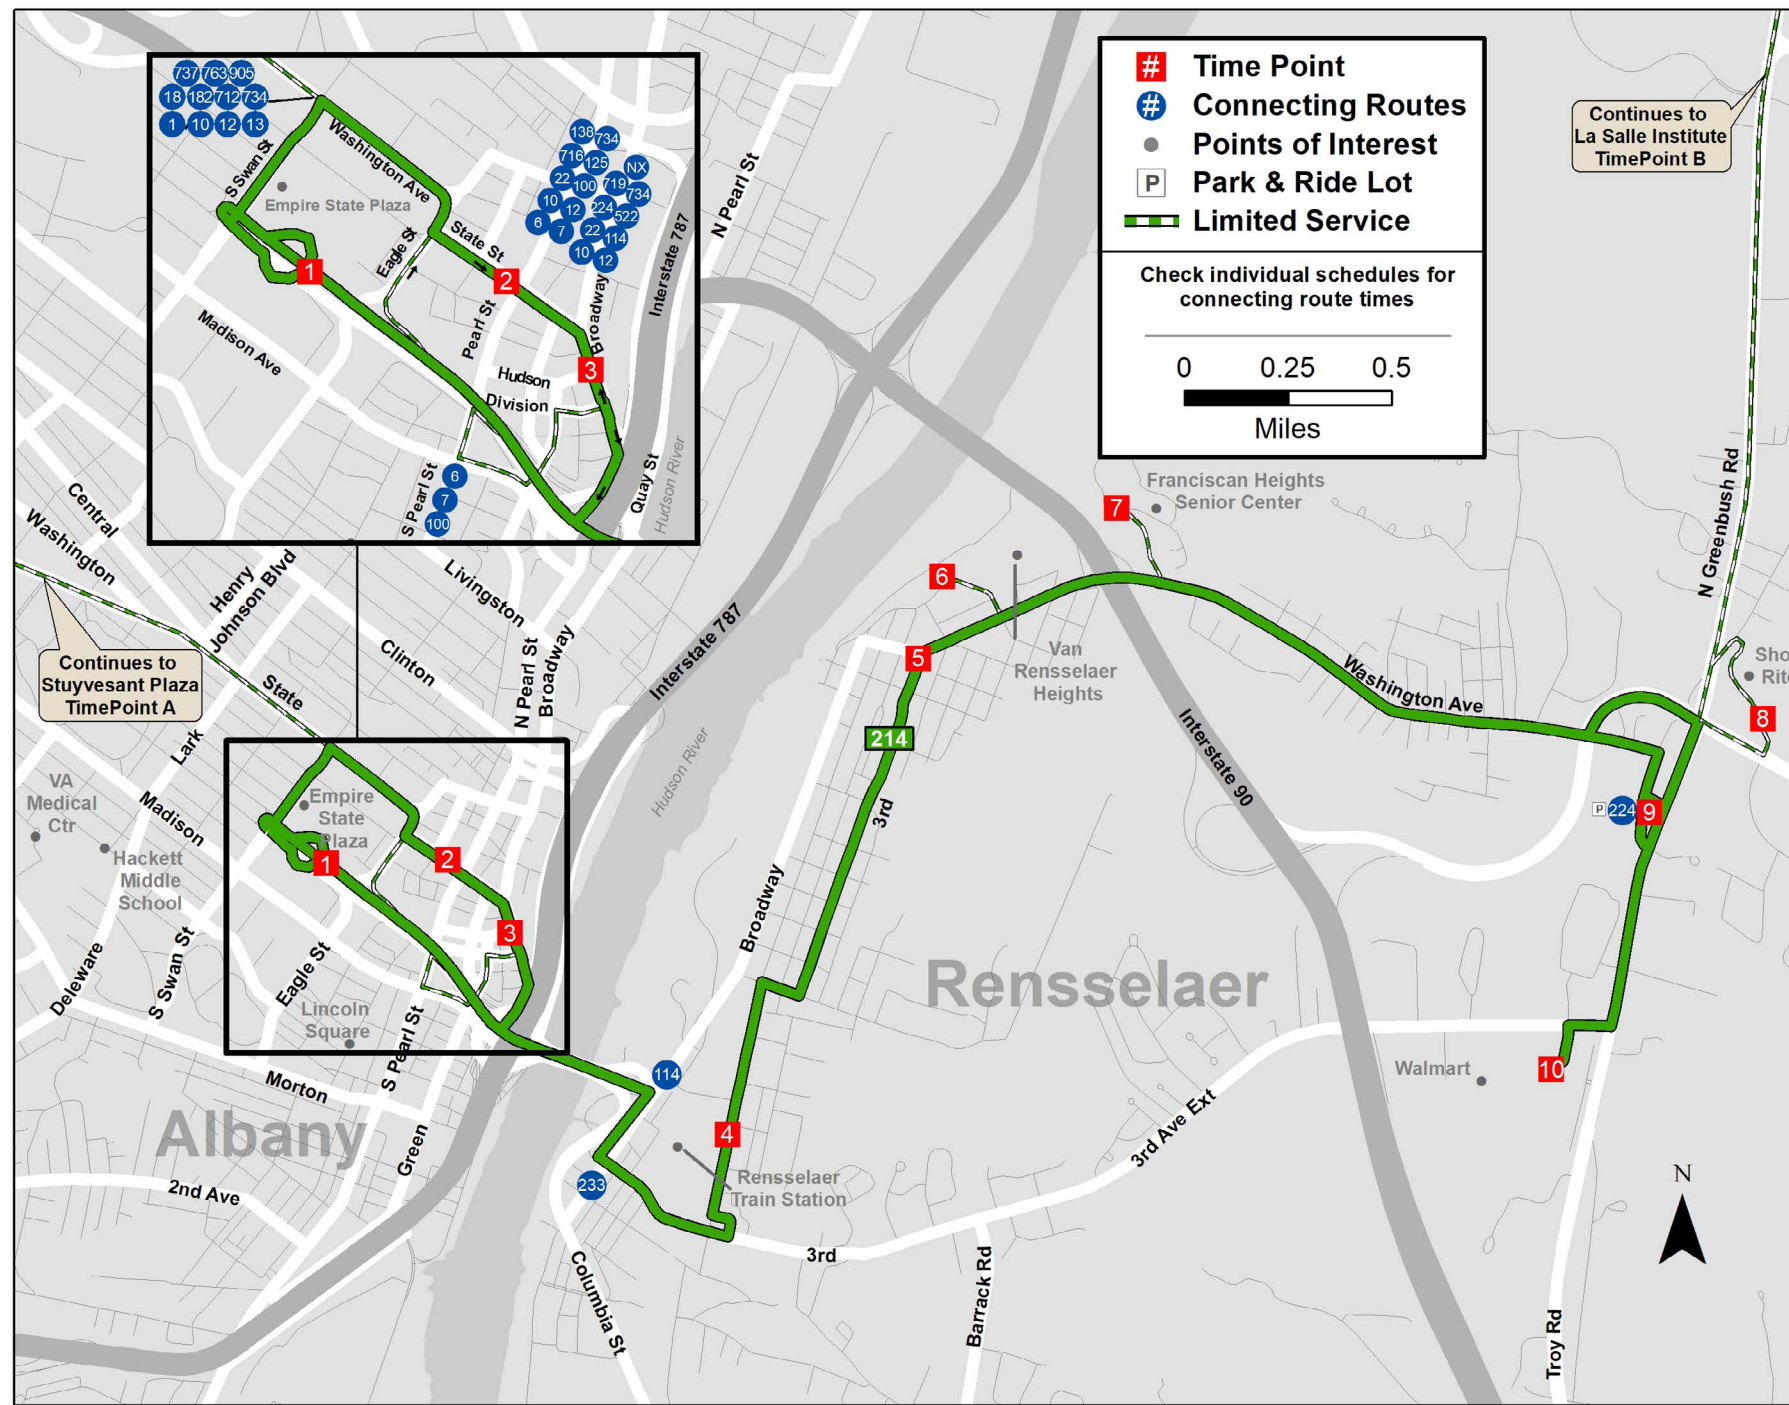

SUNDAY & HOLIDAYS

857a	907a	912a	919a	922a	927a
1007a	1017a	1022a	.....	1029a	1034a
1117a	1127a	1132a	1139a	1142a	1147a
1227p	1237p	1242p	.....	1249p	1254p
137p	147p	152p	159p	202p	207p
247p	257p	302p	.....	309p	314p
357p	407p	412p	419p	422p	427p
507p	517p	522p	.....	529p	534p
617p	627p	632p	639p	642p	647p

From Rensselaer to Albany

10 8 9 5 4 2 3

Walmart - Rensselaer Plaza	104 Van Rensselaer Sq (ShopRite N. Greenbush)	Defreestville Park & Ride	1639 3rd St.	East St & Herrick St (Rensselaer Rail Station)	South Pearl Station	Broadway Station

SUNDAY & HOLIDAYS

931a	937a	940a	947a	952a	1000a	1002a
1045a	.....	1050a	1057a	1102a	1110a	1112a
1151a	1157a	1200p	1207p	1212p	1220p	1222p
105p	.....	110p	117p	122p	130p	132p
211p	217p	220p	227p	232p	240p	242p
325p	.....	330p	337p	342p	350p	352p
431p	437p	440p	447p	452p	500p	502p
545p	.....	550p	557p	602p	610p	612p
650p	656p	659p	706p	711p	719p	721p

CDTA's policy is to be fully compliant with Title VI of the 1964 Civil Right Act, which states that no one shall be excluded from participation in, denied the benefits of or discriminated against due to race, color, or national origin. Members of public may request information on this policy or file a Title VI complaint thru CDTA's website @ www.cdta.org or by calling 518-482-8822.