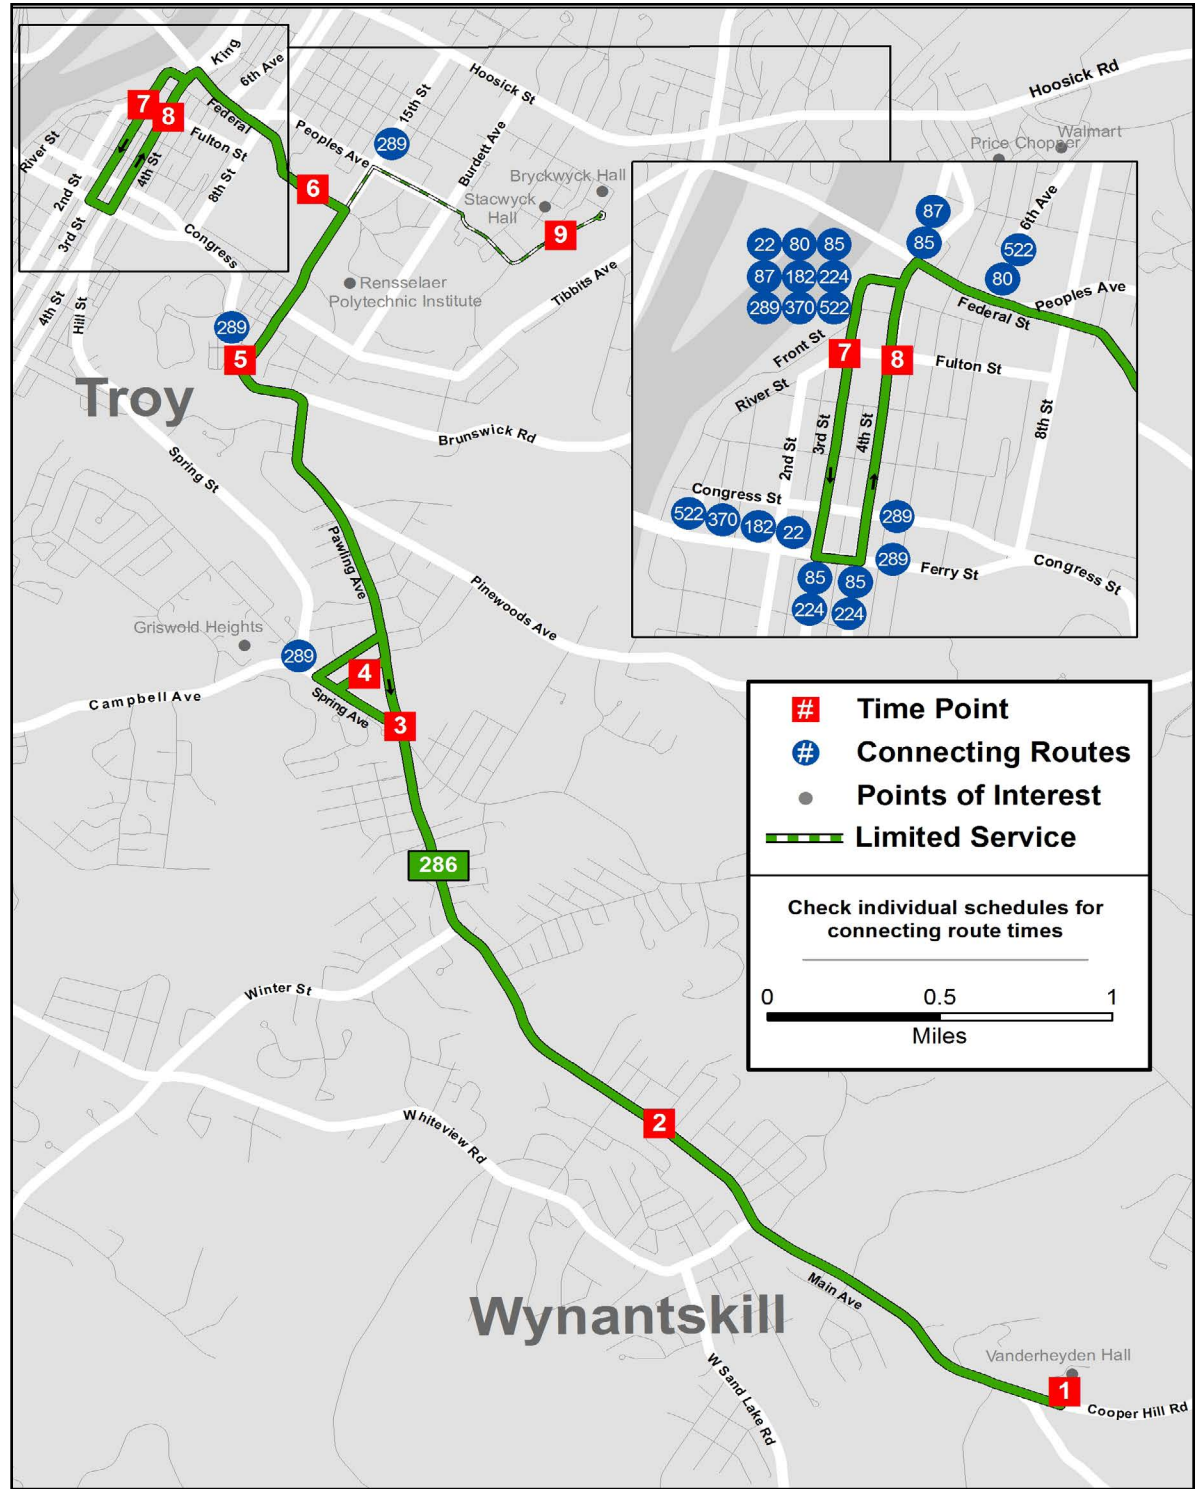

Pay As You Go Fare - \$1.30 for each of the first three rides, while the fourth and up are free for the rest of the day.

Pay As You Go Half Fare - \$0.65 for each of the first three rides, while the fourth and up are free for the rest of the day.

Troy / Wynantskill via RPI campus

between Downtown Troy, RPI and Wynantskill

EFFECTIVE APR 7, 2019

Schedule

From Wynantskill to Downtown									
1	2	3	4	5	6	7	8	6	9
Vanderheyden Hall	Main & Atlantic	Pawling & Spring	Myrtle Avenue	Congress & 15th	Sage & Anderson Field	River & Front	4th & Fulton St	Sage & Anderson Field	Sunset & Forsyth
MONDAY - FRIDAY									