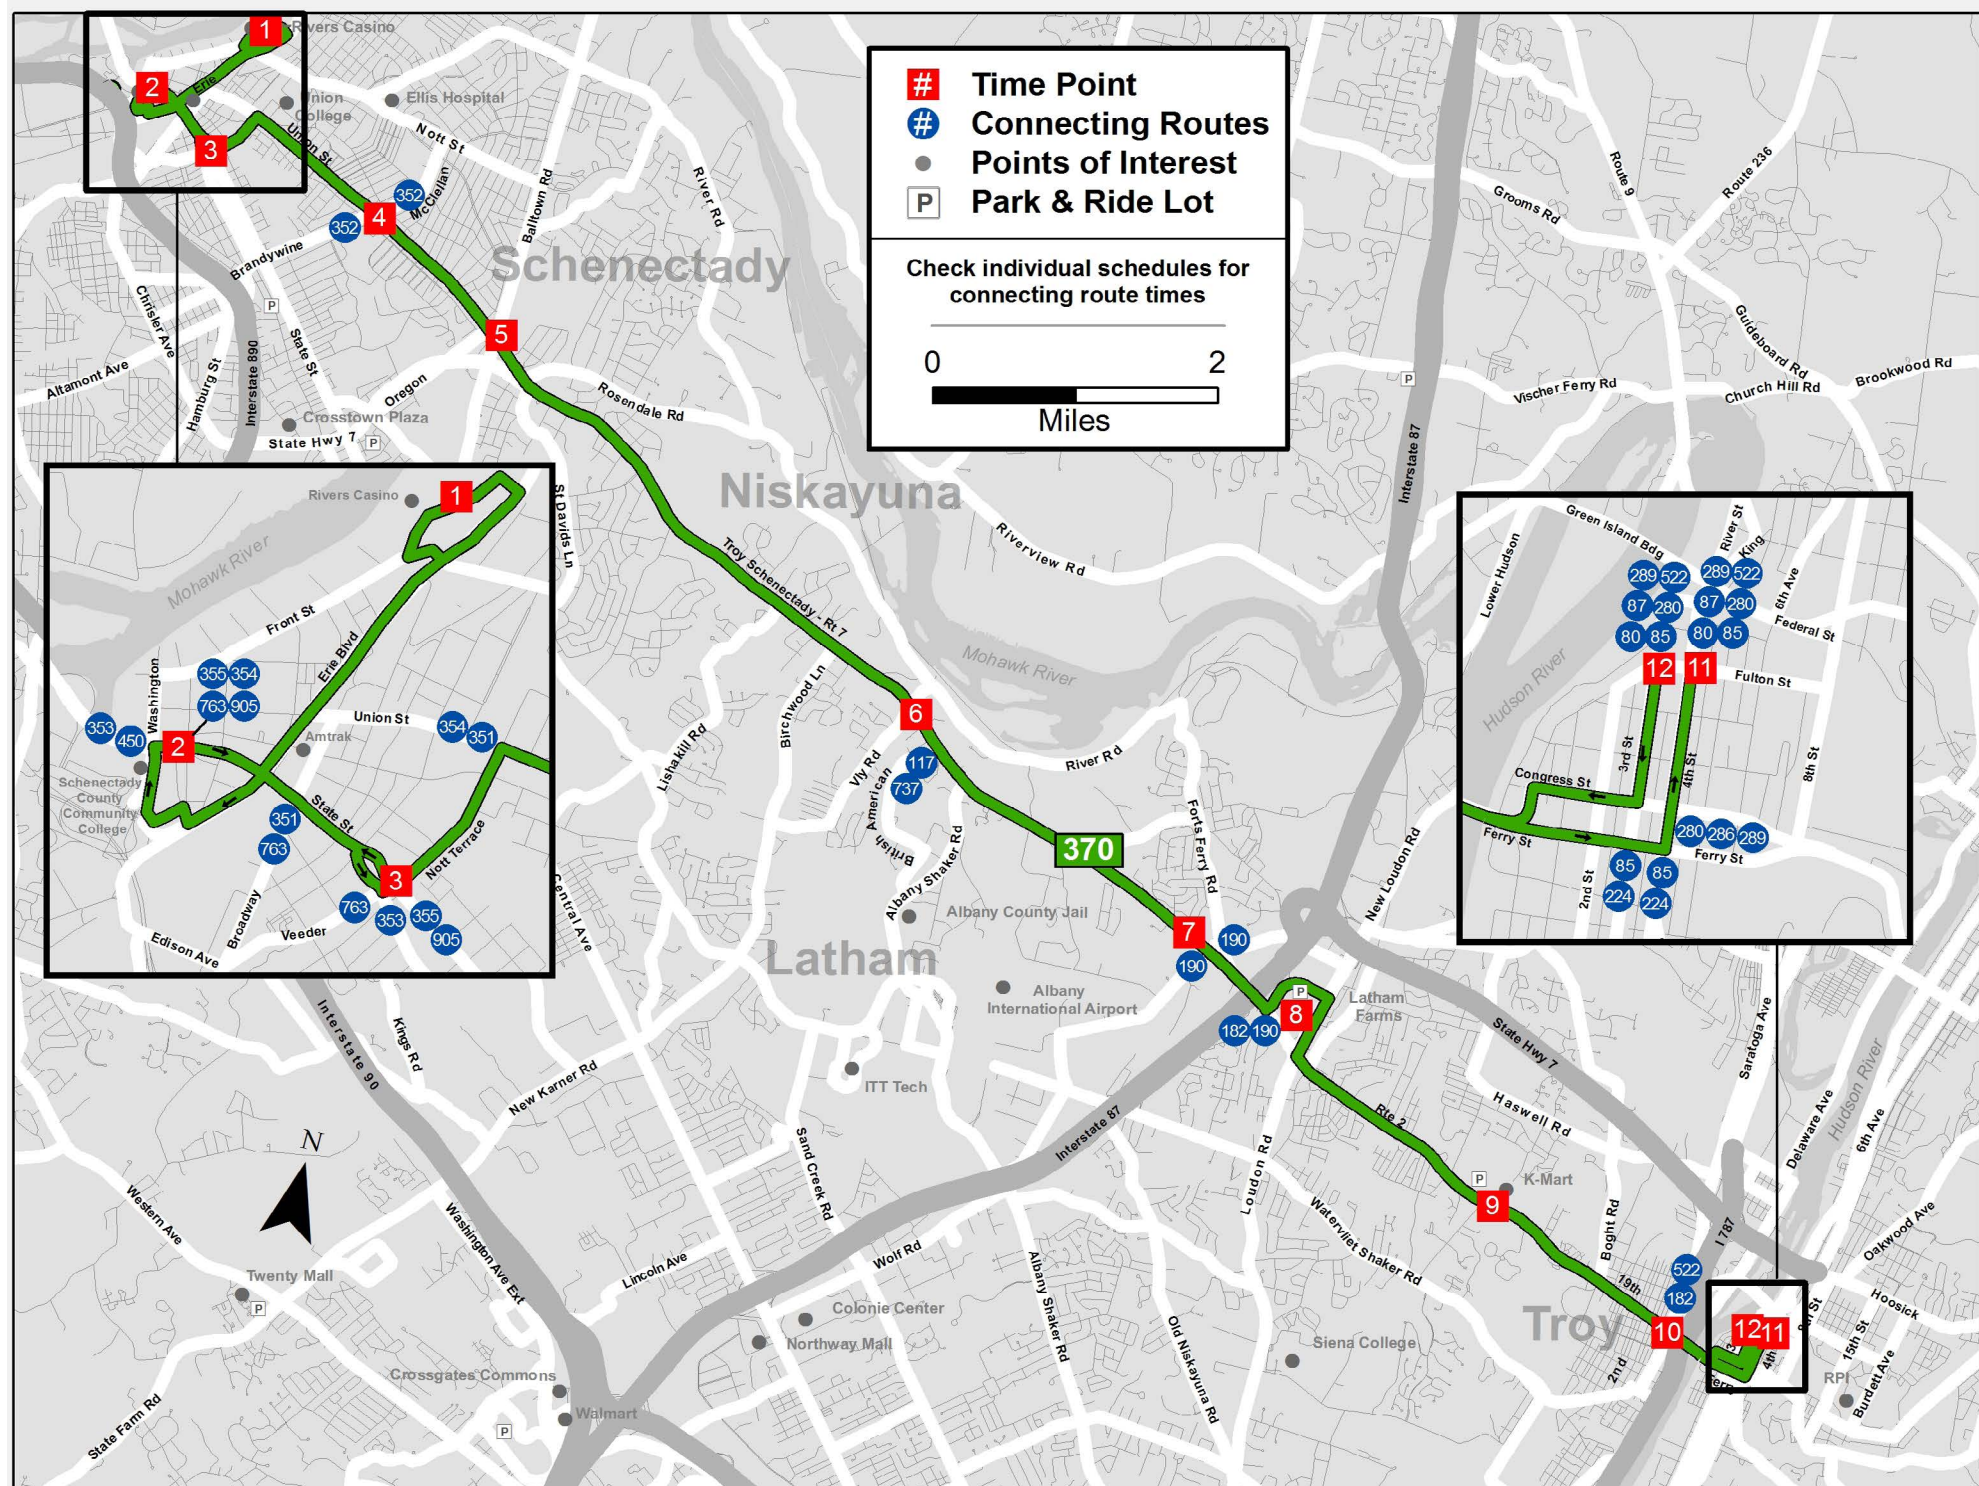

**Troy/Schenectady**  
 between Downtown Troy, Latham Farms, Downtown Schenectady and Rivers Casino

EFFECTIVE APR 7, 2019

**Schedule**

From Schenectady to Troy

1 2 3 4 5 6 7 8 9 10 11

Mohawk Harbor Gateway Plaza Station Nott Terr & State St Union St & McClellan St Union St & Oregon Ave Route 7 & Vly Rd Rt 7 & Wade Rd Latham Farms Route 2 & Delatour Rd 19th St & 3rd Ave 4th St & Fulton St

MONDAY - FRIDAY

Table with 11 columns and 28 rows of departure times for the Schenectady to Troy route on Monday-Friday.

From Troy to Schenectady

12 10 9 8 7 6 5 4 3 2 1

River St & Front St 19th St & 3rd Ave Rt 2 & Delatour Rd Latham Farms Rt 7 & Wade Rd 1205 Rt 7 (Riverhill Ctr) Union St & Balltown Rd Union St & McClellan St Veeder/Nott Terrace Station Gateway Plaza Station Mohawk Harbor

MONDAY - FRIDAY

Table with 11 columns and 28 rows of departure times for the Troy to Schenectady route on Monday-Friday.

From Schenectady to Troy

1 2 3 4 5 6 7 8 9 10 11

Mohawk Harbor Gateway Plaza Station Nott Terr & State St Union St & McClellan St Union St & Oregon Ave Route 7 & Vly Rd Rt 7 & Wade Rd Latham Farms Route 2 & Delatour Rd 19th St & 3rd Ave 4th St & Fulton St

SATURDAY

Table with 11 columns and 28 rows of departure times for the Schenectady to Troy route on Saturday.

From Troy to Schenectady

12 10 9 8 7 6 5 4 3 2 1

River St & Front St 19th St & 3rd Ave Rt 2 & Delatour Rd Latham Farms Rt 7 & Wade Rd 1205 Rt 7 (Riverhill Ctr) Union St & Balltown Rd Union St & McClellan St Veeder/Nott Terrace Station Gateway Plaza Station Mohawk Harbor