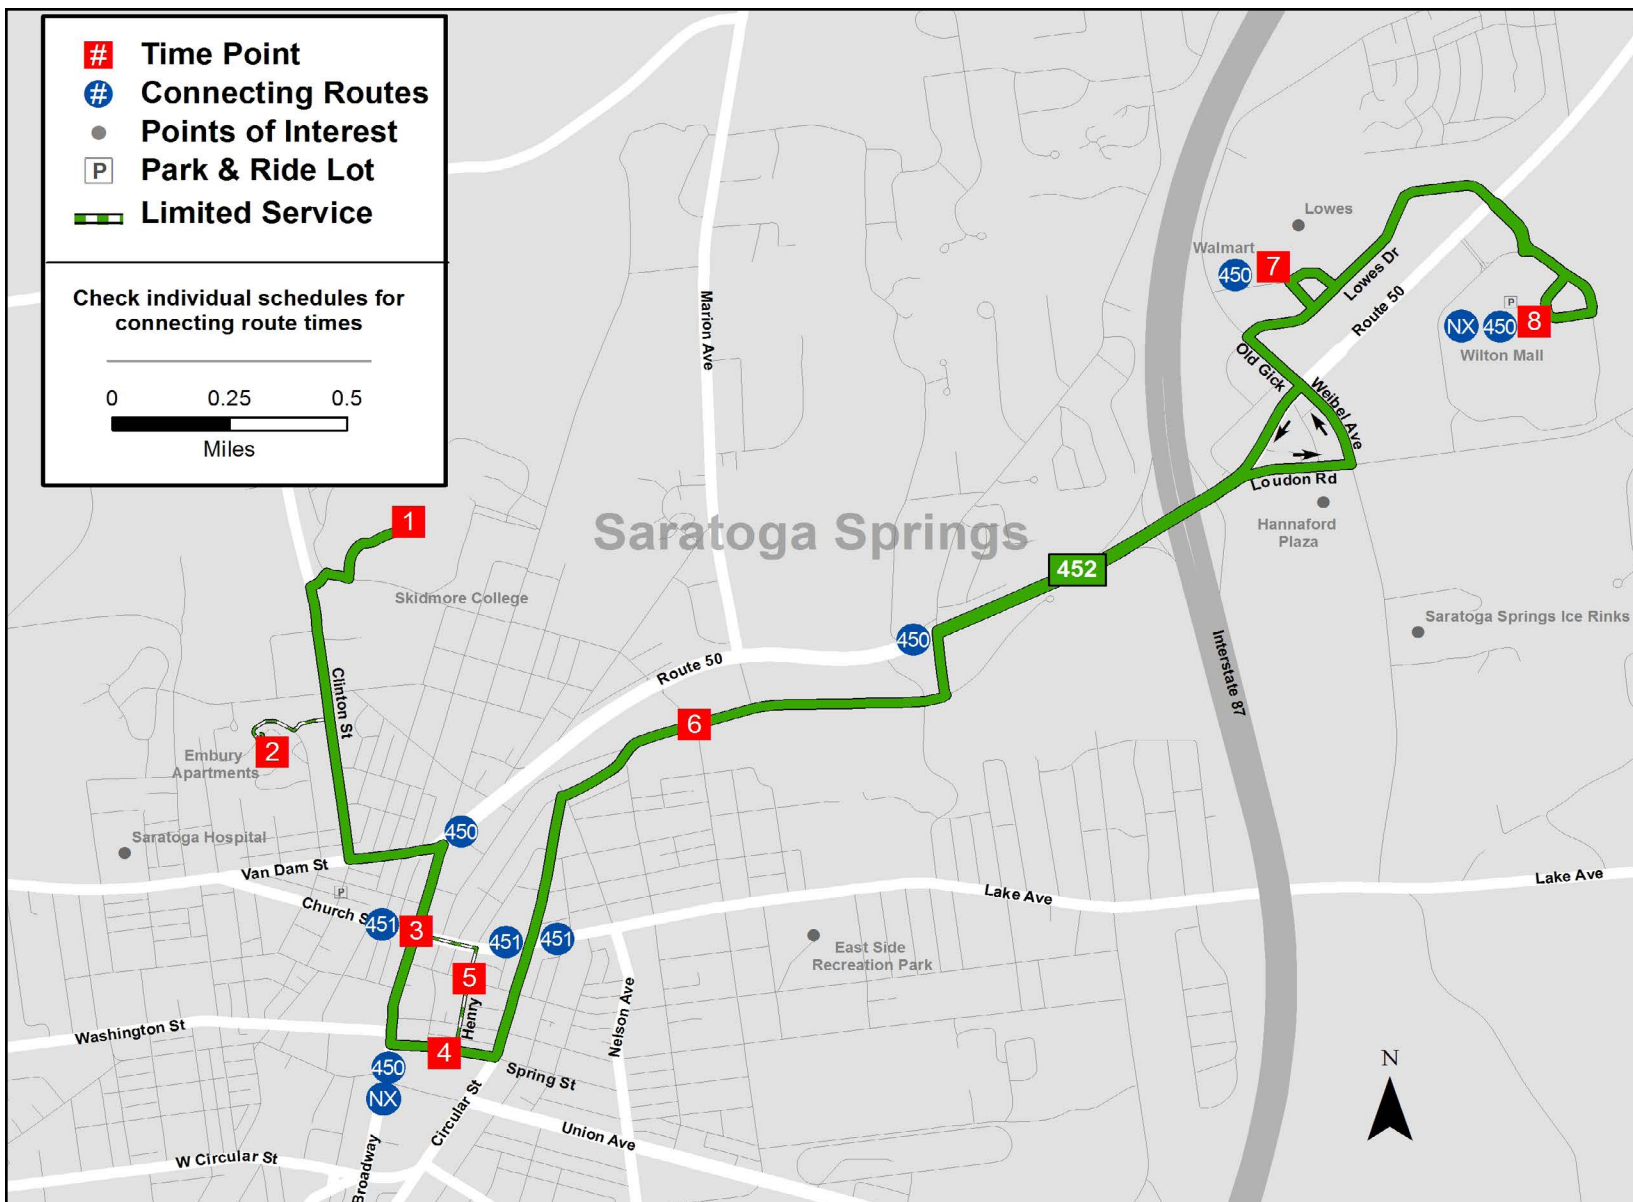

Skidmore College to Wilton Mall

1 2 3 4 6 7 8

Skidmore College Case Center	Embury Apts	Broadway & Church Ave	Spring St & Henry St	Excelsior Ave & East Ave	Walmart - Wilton	Wilton Mall Bon-Ton

Sunday & Major Holidays

819a	.....	826a	828a	832a	840a	843a
904a	907a	913a	916a	920a	929a	933a
949a	.....	956a	959a	1003a	1012a	1016a
1034a	1037a	1043a	1046a	1050a	1059a	1103a
1119a	.....	1126a	1129a	1133a	1142a	1146a
1204p	1207p	1213p	1216p	1220p	1229p	1233p
1249p	.....	1256p	1259p	103p	112p	116p
134p	137p	143p	146p	150p	159p	203p
219p	.....	226p	229p	233p	242p	246p
304p	307p	313p	316p	320p	329p	333p
349p	.....	356p	359p	403p	412p	416p
434p	437p	443p	446p	450p	459p	503p
519p	.....	526p	529p	533p	542p	546p

Wilton Mall to Skidmore College

8 7 6 4 3 2 1

Wilton Mall Bon-Ton	Walmart - Wilton	Excelsior Ave & East Ave	Spring St & Putnam St	Broadway & Lake Ave	Embury Apts	Skidmore College Case Center

Sunday & Major Holidays

900a	903a	911a	915a	919a	.....	925a
945a	948a	956a	1000a	1004a	.....	1010a
1030a	1033a	1041a	1045a	1049a	1054a	1057a
1115a	1118a	1126a	1130a	1134a	.....	1140a
1200p	1203p	1211p	1215p	1219p	1224p	1227p
1245p	1248p	1256p	100p	104p	.....	110p
130p	133p	141p	145p	149p	154p	157p
215p	218p	226p	230p	234p	.....	240p
300p	303p	311p	315p	319p	324p	327p
345p	348p	356p	400p	404p	410p	410p
430p	433p	441p	445p	449p	454p	457p
515p	518p	526p	530p	534p	.....	540p
600p	603p	610p	614p	617p	621p	624p

FARE INFORMATION

Fares (US coins and $1, $5 – dollar bills are accepted; fareboxes do not make change)

Cash Fares:

Base Fare $1.50

Base Half Fare $0.75

BusPlus Fare $2.00

BusPlus Half Fare $1.00

Navigator Smart Card and Mobile App Fares:

Pay As You Go Fare - $1.30 for each of the first three rides, while the fourth and up are free for the rest of the day.

Pay As You Go Half Fare - $0.65 for each of the first three rides, while the fourth and up are free for the rest of the day.

Frequent Rider - $65 for unlimited rides for 31 consecutive days from the first day of use.

Frequent Rider Half Fare - $32.50 for unlimited rides for 31 consecutive days from the first day of use.

Children 46” and under ride free when accompanied by a fare paying adult.

Citizens age 65 and over, disabled individuals, Medicare card holder, and veterans are entitled to ride for half fare on CDTA's fixed route service. A valid Half Fare *Navigator* card is required when paying half fare on the bus.

CDTA's policy is to be fully compliant with Title VI of the 1964 Civil Right Act, which states that no one shall be excluded from participation in, denied the benefits of or discriminated against due to race, color, or national origin. Members of public may request information on this policy or file a Title VI complaint thru CDTA's website @ www.cdta.org or by calling 518-482-8822.

452 | **iride™**

**Skidmore College/
Wilton Mall via
Downtown Saratoga
Wilton via Rt. 50**

between Skidmore College, Downtown Saratoga, Wilton via Route 50

Schedule

EFFECTIVE APR 7, 2019

www.cdta.org

518-482-8822