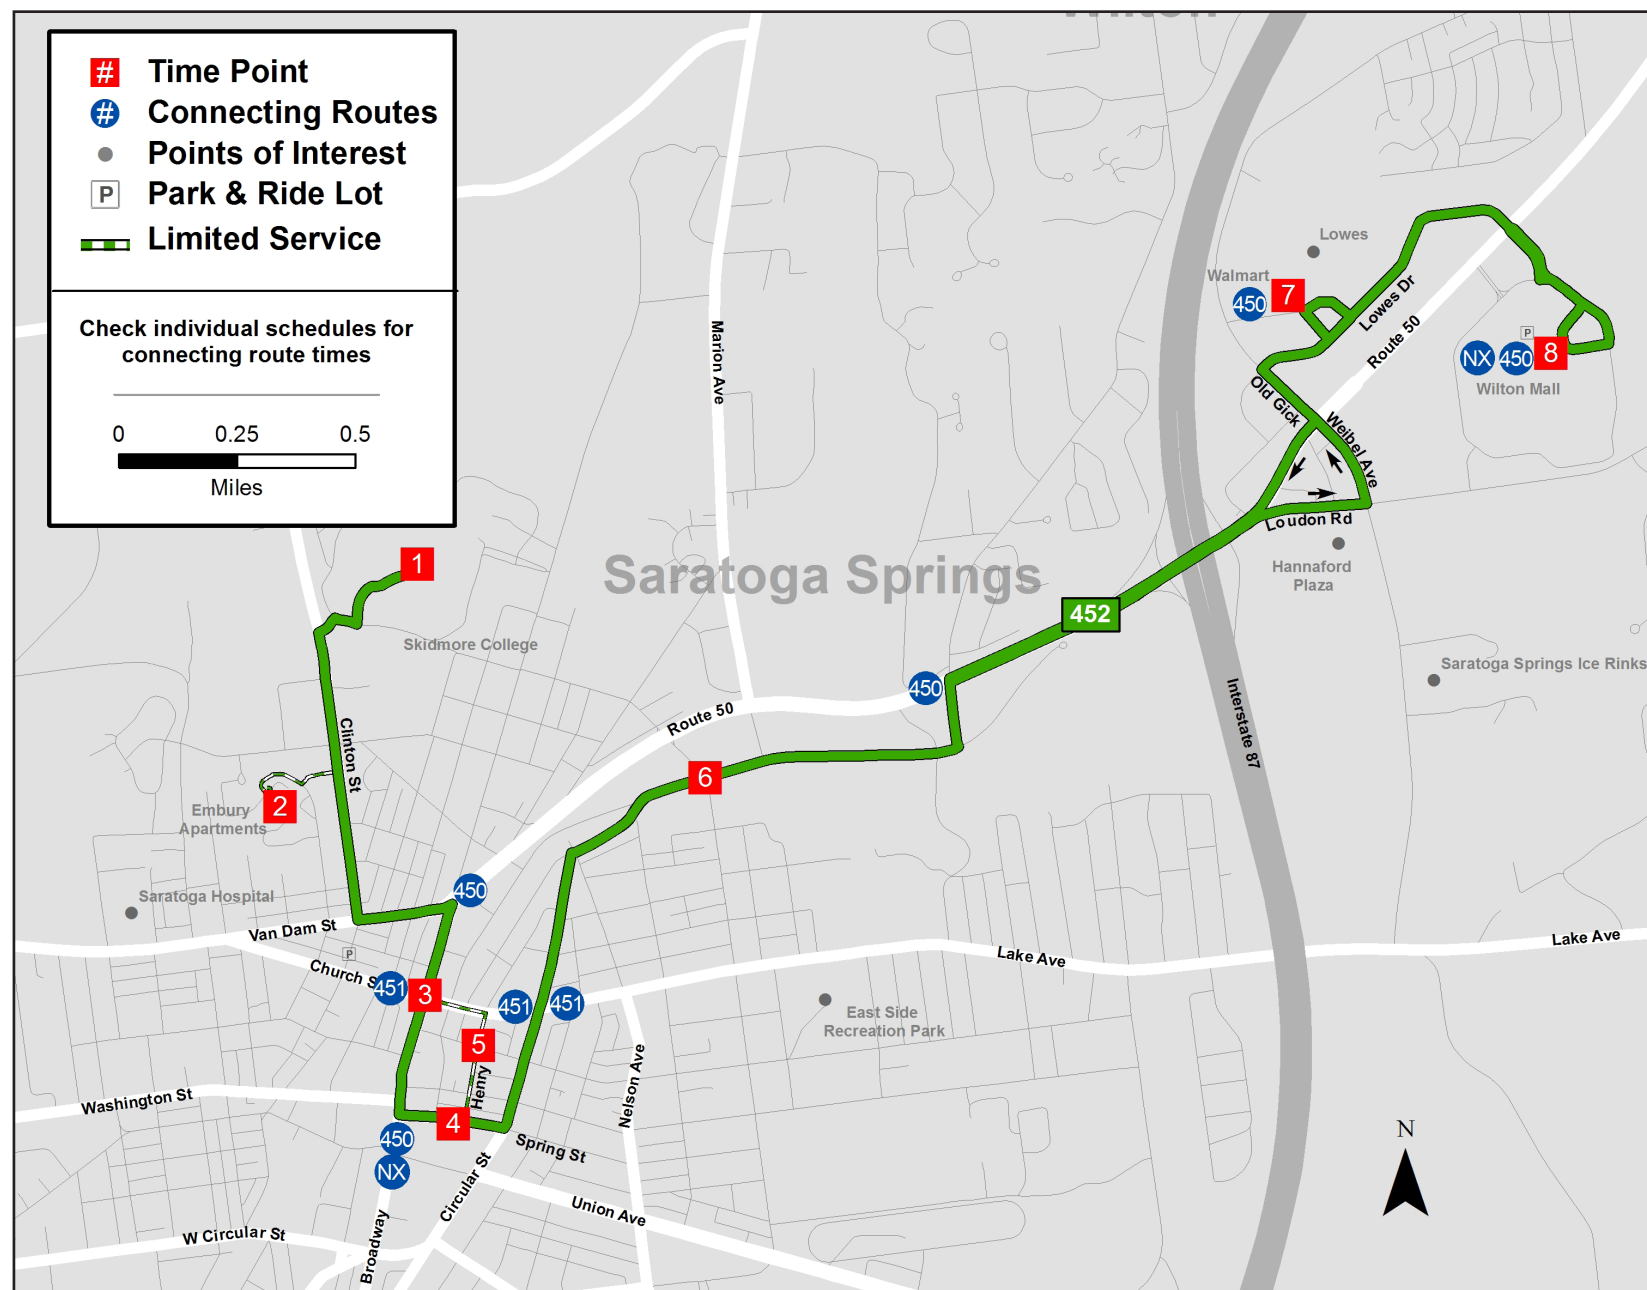

Pay As You Go Fare - \$1.30 for each of the first three rides, while the fourth and up are free for the rest of the day.

Pay As You Go Half Fare - \$0.65 for each of the first three rides, while the fourth and up are free for the rest of the day.

Skidmore College/ Wilton Mall via Downtown Saratoga Wilton via Rt. 50

between Skidmore College, Downtown Saratoga, Wilton via Route 50

Schedule

EFFECTIVE JUNE 16, 2019

Skidmore College to Wilton Mall									
1	2	3	4	6	7	8	5	3	1
Skidmore College Case Center	Embury Apts	Broadway & Church Ave	Spring St & Henry St	Excelsior Ave & East Ave	Walmart - Wilton	Wilton Mall Bon-Ton	Henry St & Caroline St	Broadway & Church Ave	Skidmore College Case Center