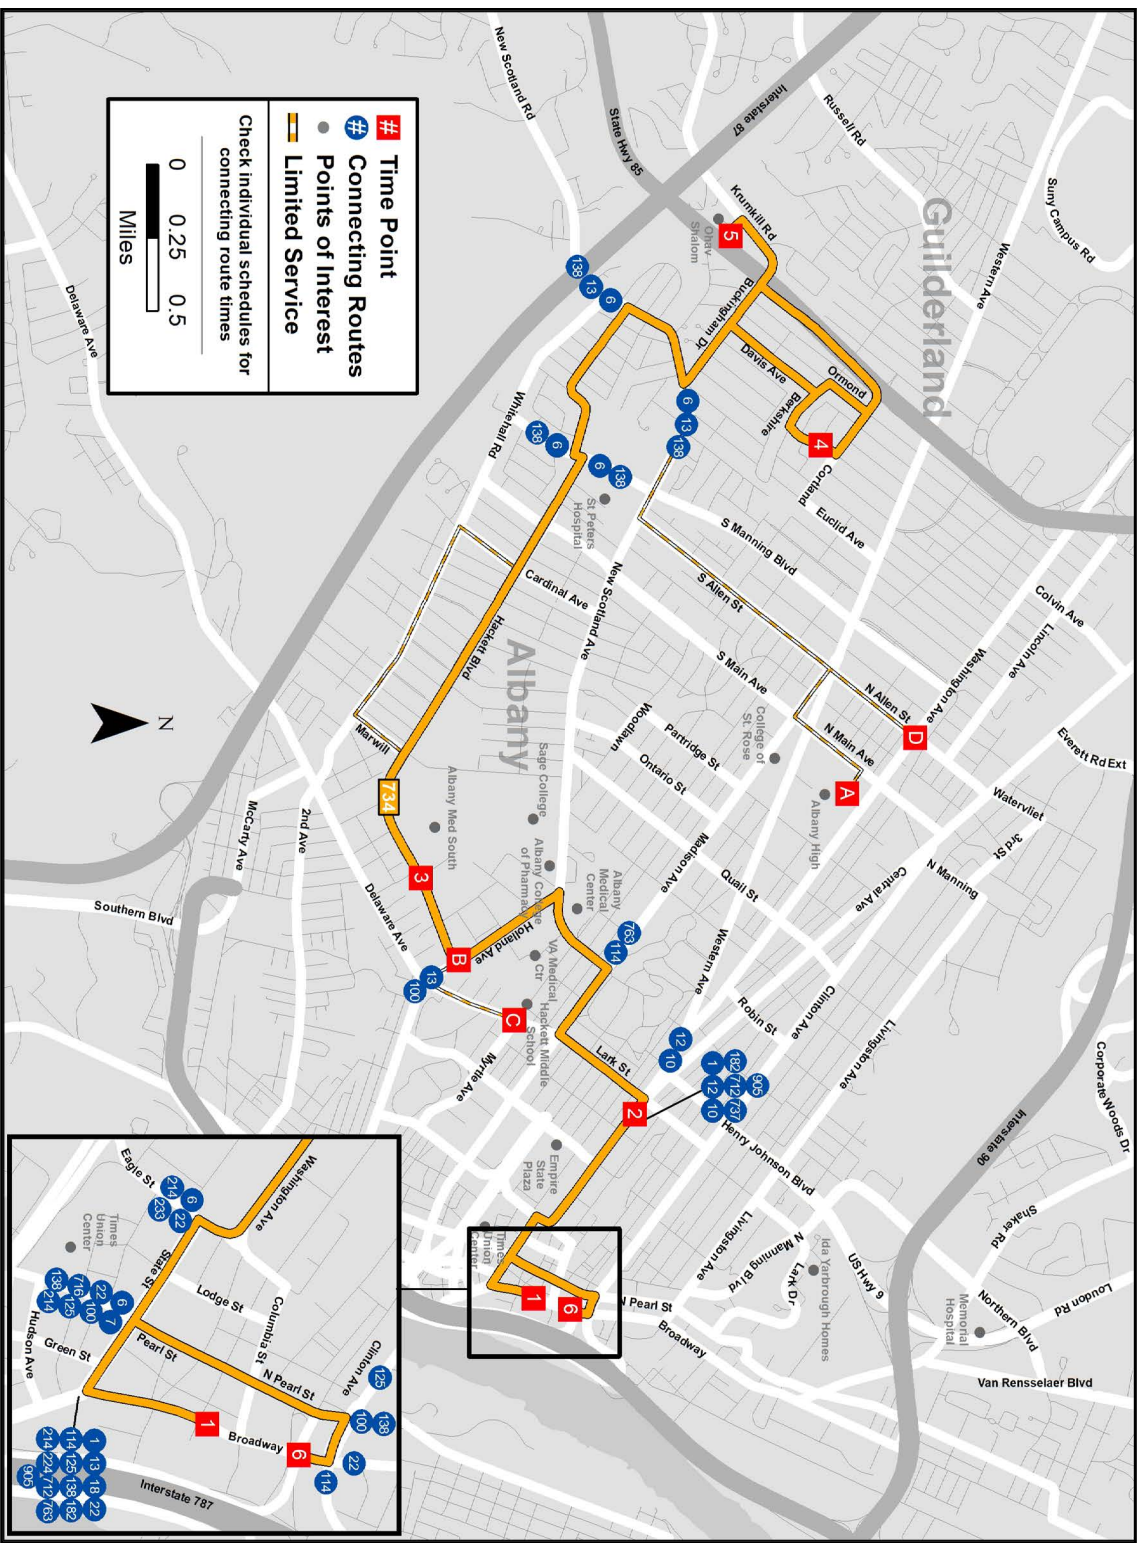

734

iride™

Hackett Blvd / Buckingham Pond

between Ohav Shalom, Stonehenge
Apts, Albany Medical Center, and
Downtown Albany

EFFECTIVE APR 7, 2019

Schedule

FARE INFORMATION

Fares (US coins and $1, $5 – dollar bills are accepted; fareboxes do not make change)

Cash Fares:

Base Fare -	$1.50
Base Half Fare -	$0.75
BusPlus Fare -	$2.00
BusPlus Half Fare -	$1.00

Navigator Smart Card and Mobile App Fares:

Pay As You Go Fare - $1.30 for each of the first three rides, while the fourth and up are free for the rest of the day.

Pay As You Go Half Fare - $0.65 for each of the first three rides, while the fourth and up are free for the rest of the day.

Frequent Rider - $65 for unlimited rides for 31 consecutive days from the first day of use.

Frequent Rider Half Fare - $32.50 for unlimited rides for 31 consecutive days from the first day of use.

Children 46” and under ride free when accompanied by a fare paying adult.

Citizens age 65 and over, disabled individuals, Medicare card holder, and veterans are entitled to ride for half fare on CDTA’s fixed route service. A valid Half Fare *Navigator* card is required when paying half fare on the bus.

CDTA’s policy is to be fully compliant with Title VI of the 1964 Civil Right Act, which states that no one shall be excluded from participation in, denied the benefits of or discriminated against due to race, color, or national origin. Members of public may request information on this policy or file a Title VI complaint thru CDTA’s website @ www.cdta.org or by calling 518-482-8822.

S- Trip operates when school is in session.

Service is also available to/from the following school, when school is in session: Christian Brothers Academy. This service is open to and accessible to the general public.

Ohav Shalom to Downtown

A	5	4	3	2	1	B
Albany High School	Ohav Shalom & Krumkill Rd	Colonial Ave & Stonehenge Gardens	Hackett Blvd & Samaritan Rd	Lark Station	Kiernan Plaza	Hackett Blvd & Crown Terrace
MONDAY – FRIDAY						
.....	650a	654a	706a	715a	723a	.....
.....	720a	728a	743a	753a	801a	.....
.....	820a	828a	843a	853a	901a	.....
S-300p	.....	.....	S-317p	.....	.....	S-320p

Downtown to Ohav Shalom

C	6	2	3	4	5	D
Hackett Middle School	Broadway & Orange St	Lark/Library Station	Hackett Blvd & Samaritan Rd	Colonial Ave & Stonehenge Gardens	Ohav Shalom & Krumkill Rd	N. Allen St & Washington Ave
MONDAY – FRIDAY						
S-315p	.....	.....	S-320p	.....	.....	S-340p
.....	410p	423p	435p	450p	459p	.....
.....	440p	453p	505p	520p	529p	.....
.....	510p	523p	535p	550p	559p	.....