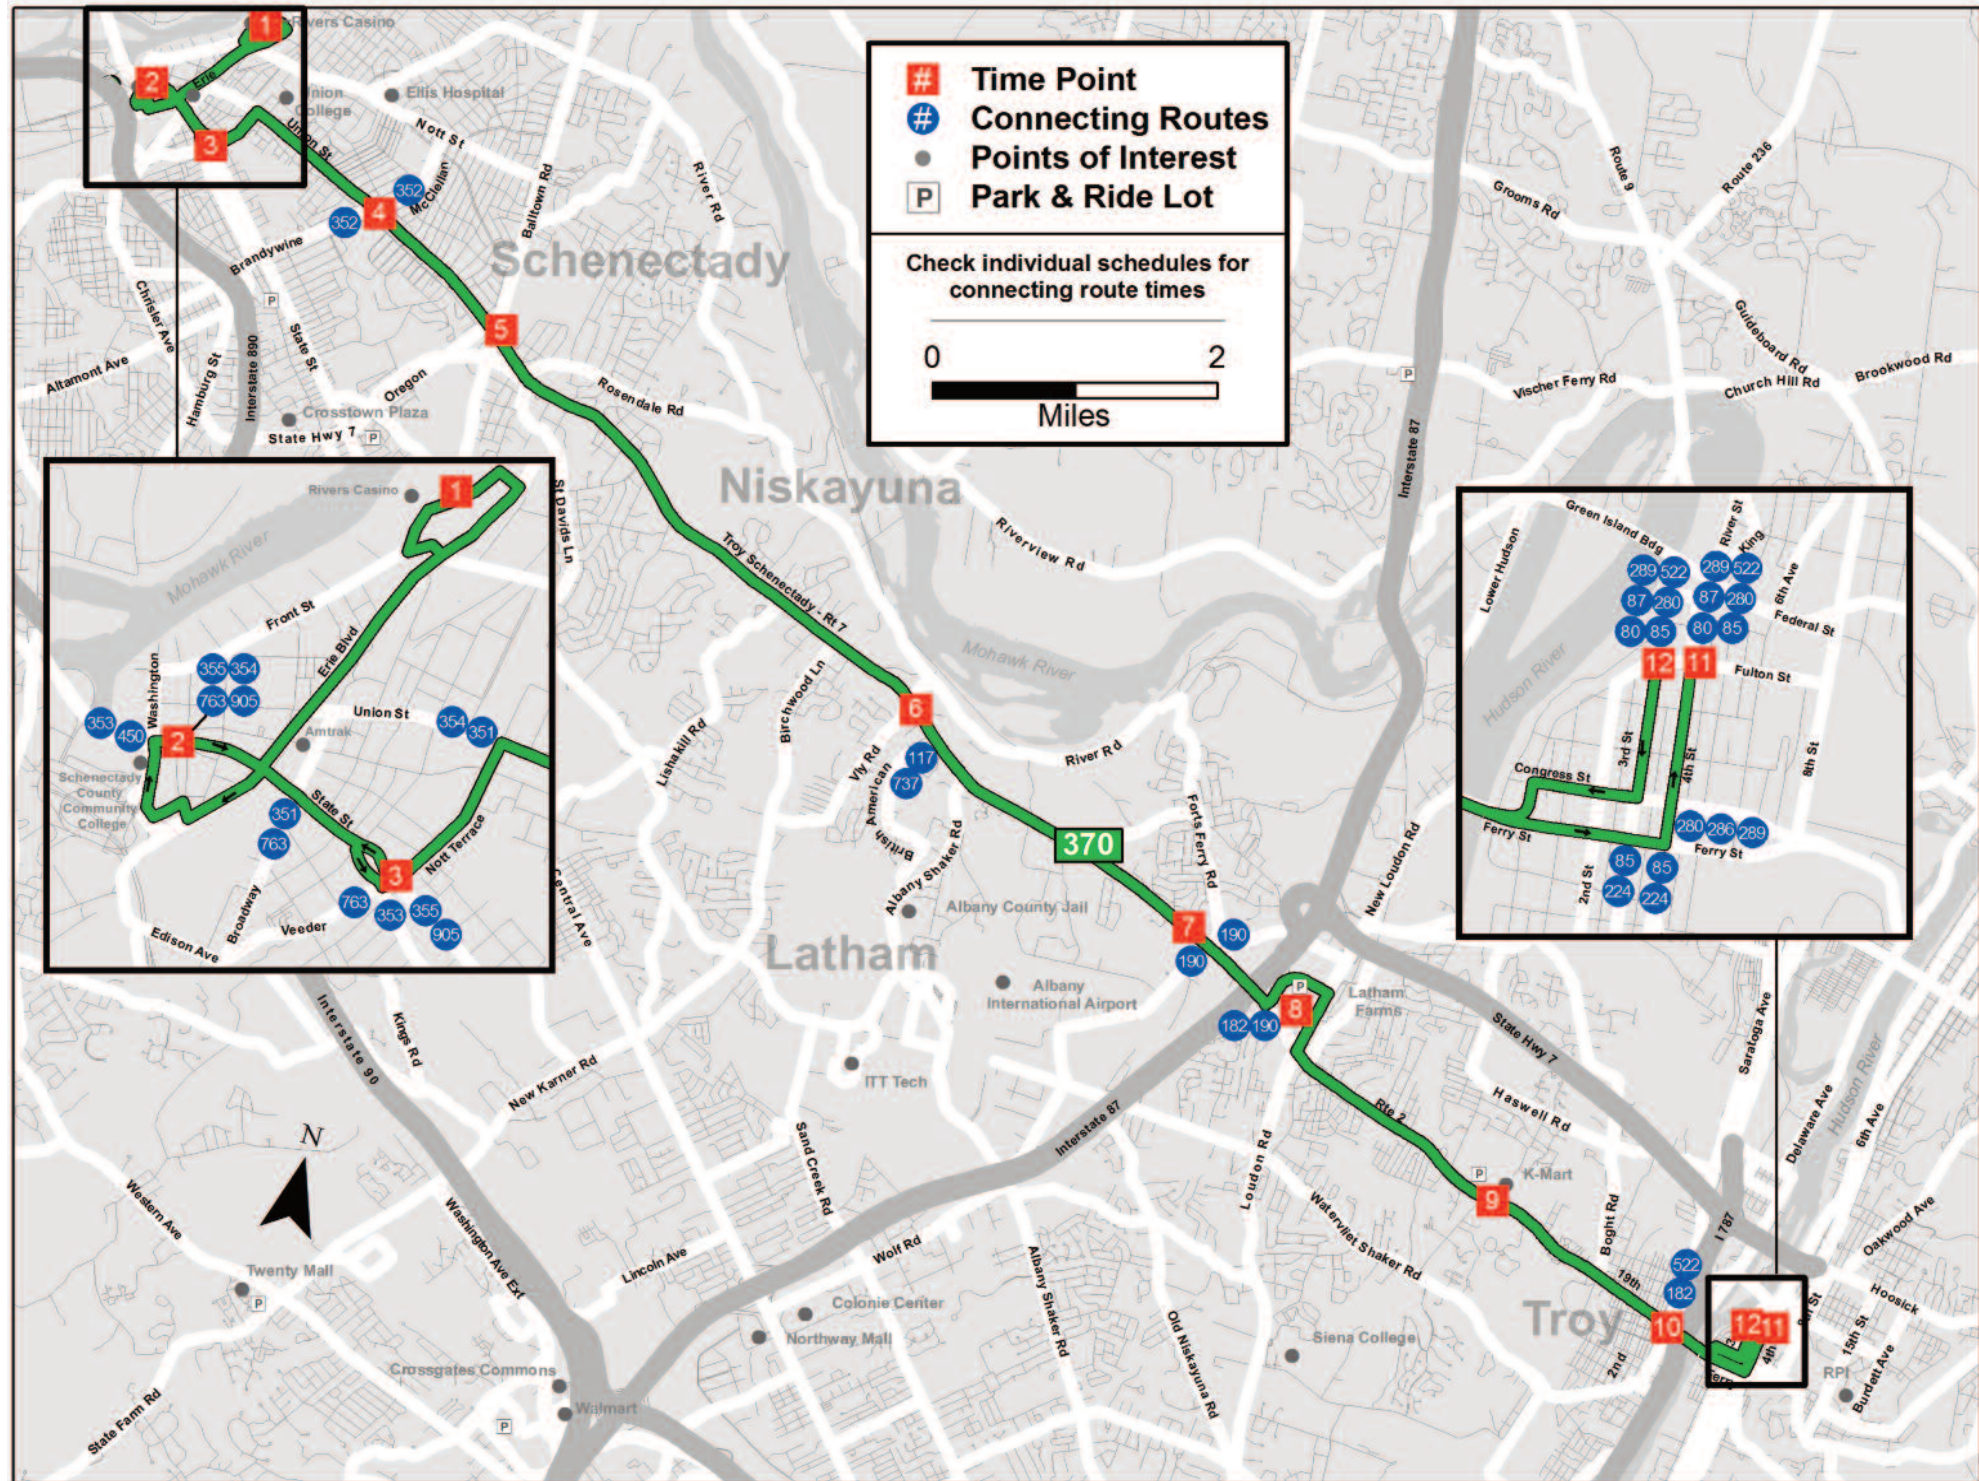

From Troy to Schenectady

12	10	9	8	7	6	5	4	3	2	1
River St & Front St	19th & 2nd Watervliet	Rt 2 & Delatour	Latham Farms	Rt 7 & Wade Rd	1205 Rt 7 (Riverhill Center)	Union St & Balltown Rd	Union St & McClellan St	Veeder/Nott Terrace Station	Liberty Park Station	MoHawk Harbor

Troy/Schenectady

between Downtown Troy, Latham Farms, Downtown Schenectady and Rivers Casino

EFFECTIVE JAN 21, 2018

Schedule

From Schenectady to Troy

1	2	3	4	5	6	7	8	9	10	11
MoHawk Harbor	Liberty Park Station	Nott Terr & State St	Union St & McClellan St	Union St & Oregon Ave	Route 7 & Vly Road	Rt 7 & Wade Rd	Latham Farms	19th & 2nd Watervliet	19th St & 3rd Ave	4th St & Fulton Ave

From Schenectady to Troy

1	2	3	4	5	6	7	8	9	10	11
MoHawk Harbor	Liberty Park Station	Nott Terr & State St	Union St & McClellan St	Union St & Oregon Ave	Route 7 & Vly Road	Rt 7 & Wade Rd	Latham Farms	19th & 2nd Watervliet	19th St & 3rd Ave	4th St & Fulton Ave