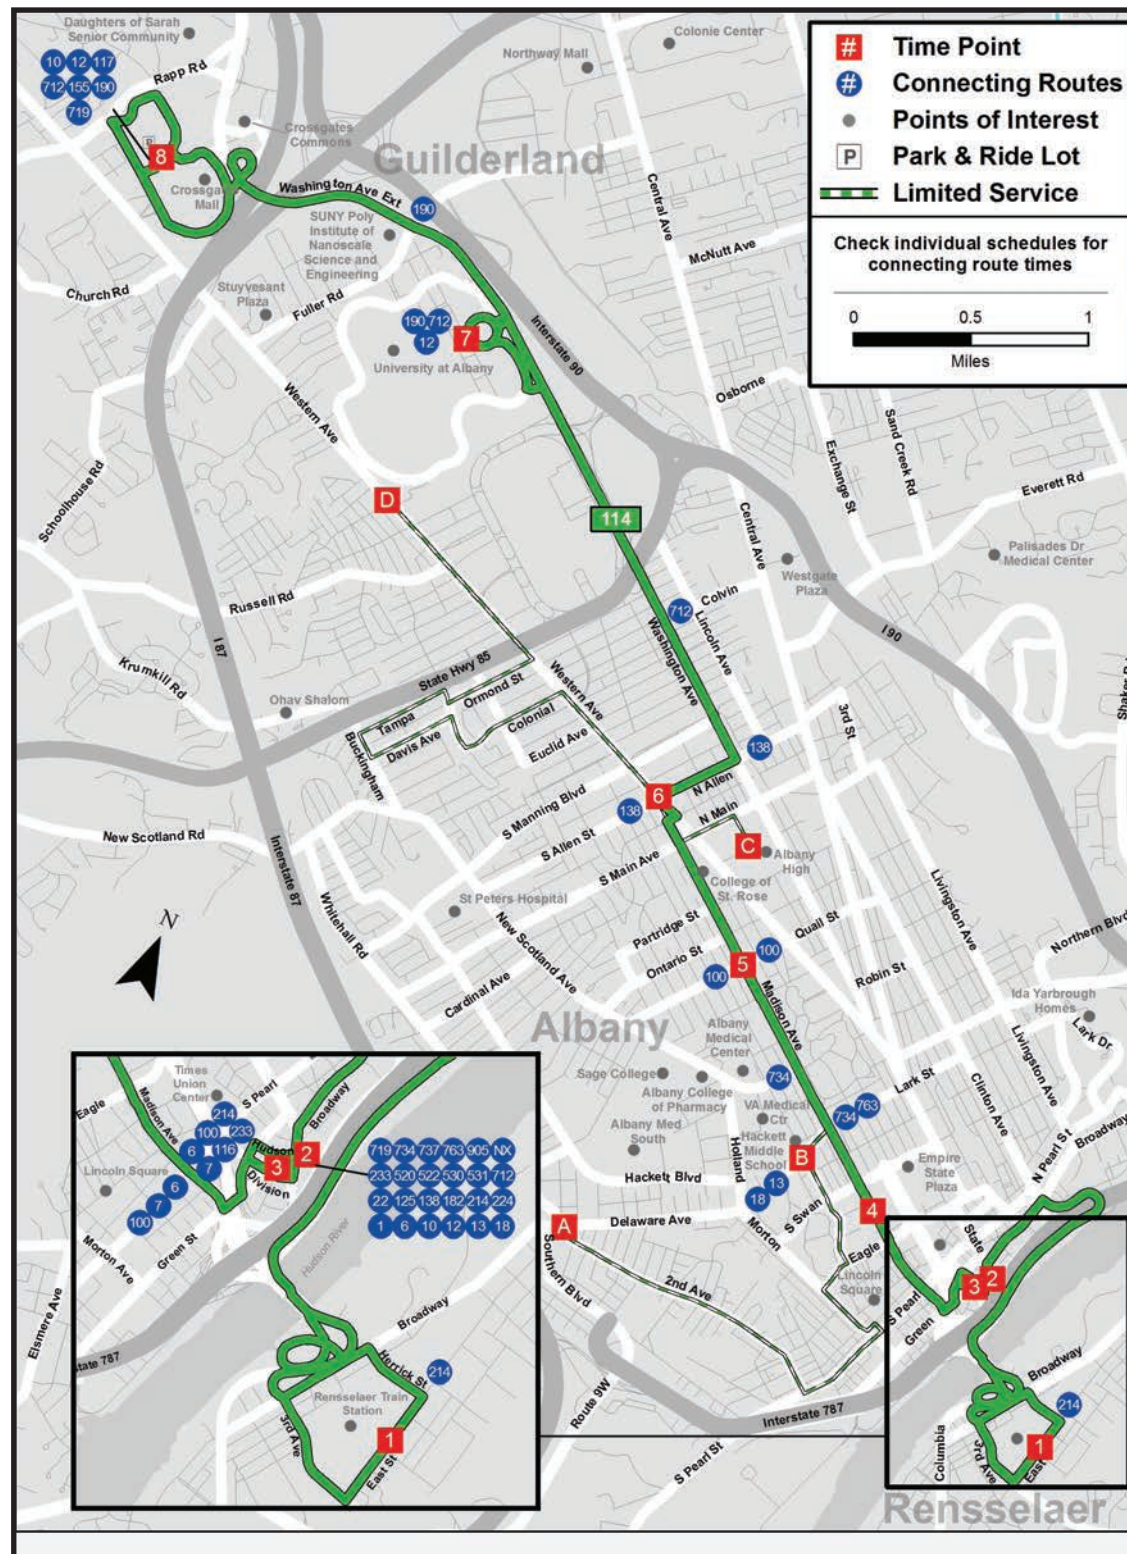

Crossgates to Rensselaer

8 7 6 5 4 3 2 1

Crossgates Mid-Mall	UAlbany Collins Circle	Western Ave & N. Allen St	Madison Ave & Quail St	Madison Ave - ESP	Albany Bus Terminal	Broadway Station	East St & Herrick St (RRS)
---------------------	------------------------	---------------------------	------------------------	-------------------	---------------------	------------------	----------------------------

Madison / Washington

between Crossgates Mall, UAlbany, Downtown Albany, and Rensselaer Rail Station

EFFECTIVE MAY 27, 2018

Schedule

Crossgates to Rensselaer

8	7	6	5	4	3	2	1
Crossgates Mid-Mall	UAlbany Collins Circle	Western Ave & N. Allen St	Madison Ave & Quail St	Madison Ave - ESP	Albany Bus Terminal	Broadway Station	East St & Herrick St (RRS)

Rensselaer to Crossgates

1	2	3	4	A	B	5	6	7	8	C	D
East St & Herrick St (RRS)	Broadway Station	Albany Bus Terminal	Madison Ave. -ESP	Delaware Ave & 2nd Ave	Delaware Ave & Park Ave / Hackett Middle School	Madison Ave & Quail St	Western Ave & N. Allen St	UAlbany Collins Circle	Crossgates Mid-Mall	700 Washington Ave (Albany High School)	Western Ave & Homestead Ave

Rensselaer to Crossgates

1	2	3	4	5	6	7	8
East St & Herrick St (RRS)	Broadway Station	Albany Bus Terminal	Madison Ave. - ESP	Madison Ave & Quail St	Western Ave & N. Allen St	UAlbany Collins Cir	Crossgates Mid-Mall