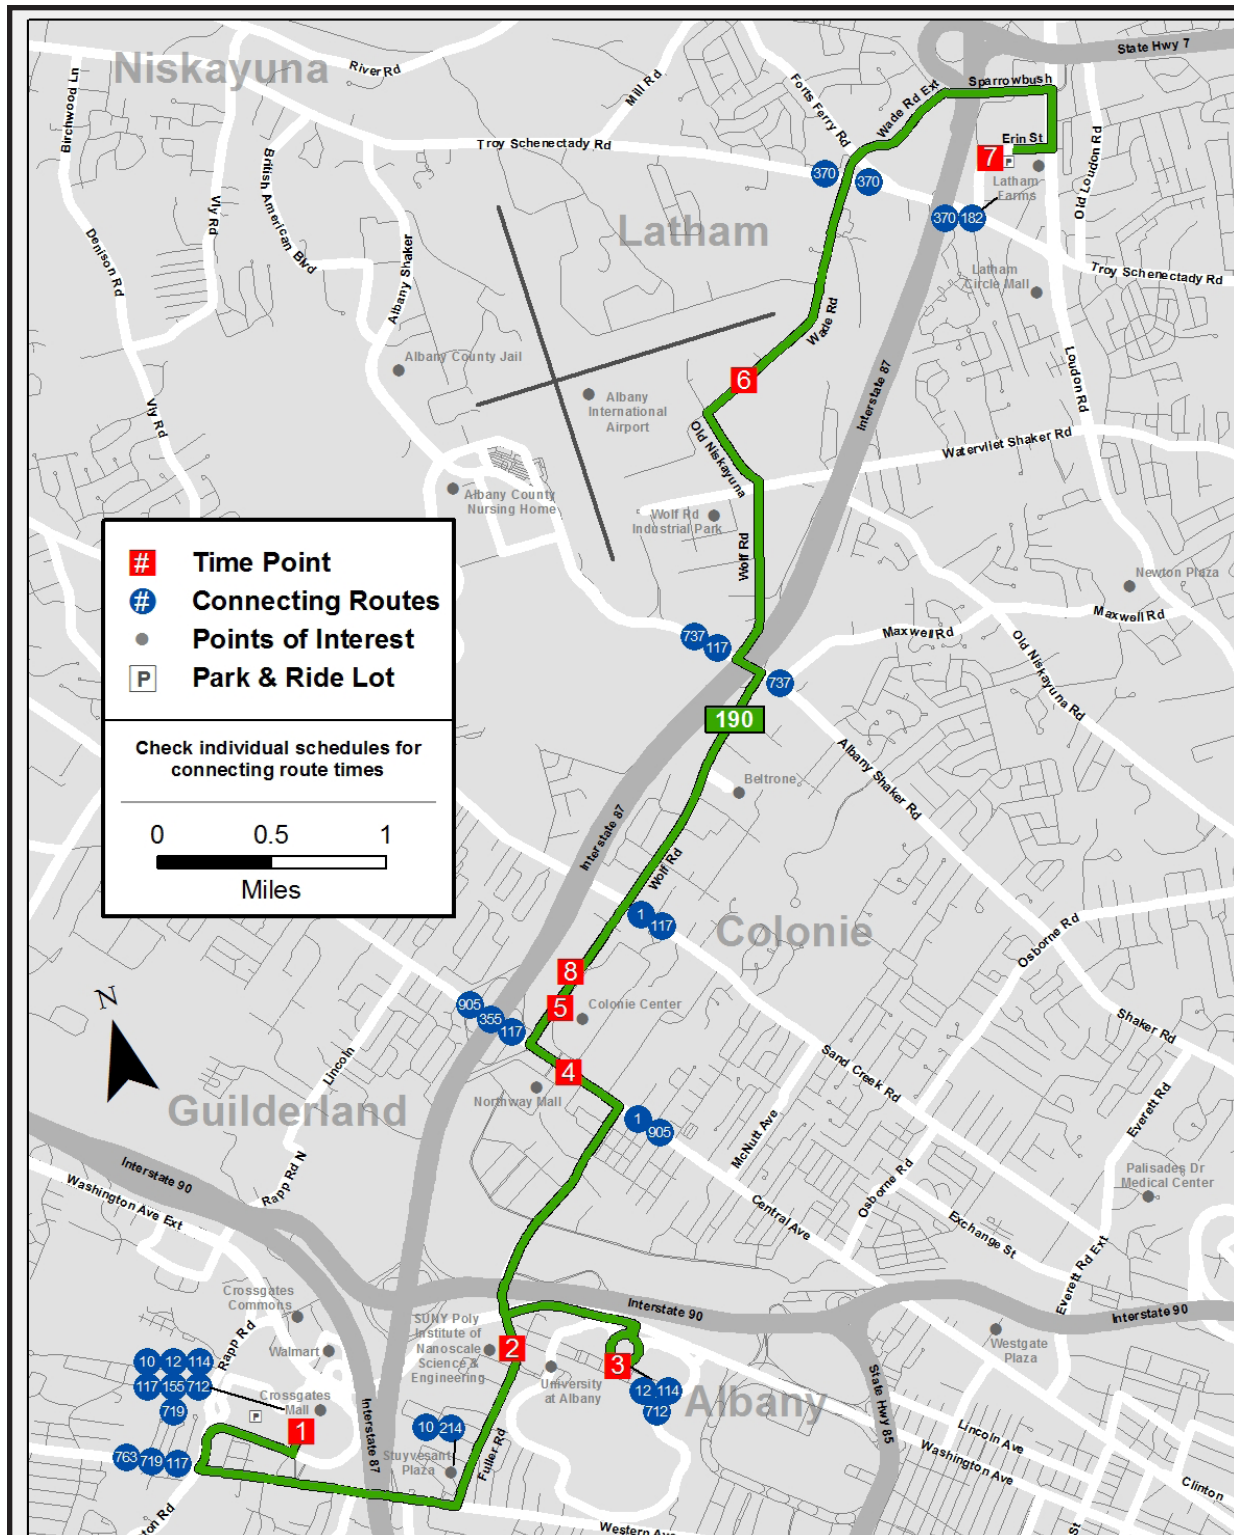

FARE INFORMATION

Fares (US coins and $1, $5 – dollar bills are accepted; fareboxes do not make change)

Cash Fares:

Base Fare	.....	$1.50
Base Half Fare	.....	$0.75
BusPlus Fare	.....	$2.00
BusPlus Half Fare	.....	$1.00

Navigator Smart Card and Mobile App Fares:

Pay As You Go Fare - $1.30 for each of the first three rides, while the fourth and up are free for the rest of the day.

Pay As You Go Half Fare - $0.65 for each of the first three rides, while the fourth and up are free for the rest of the day.

Frequent Rider - $65 for unlimited rides for 31 consecutive days from the first day of use.

Frequent Rider Half Fare - $32.50 for unlimited rides for 31 consecutive days from the first day of use.

Citizens age 65 and over, disabled individuals, Medicare card holder, and veterans are entitled to ride for half fare on CDTA's fixed route service. A valid Half Fare *Navigator* card is required when paying half fare on the bus.
Children 46" and under ride free when accompanied by a fare paying adult.

CDTA's policy is to be fully compliant with Title VI of the 1964 Civil Right Act, which states that no one shall be excluded from participation in, denied the benefits of or discriminated against due to race, color, or national origin. Members of public may request information on this policy or file a Title VI complaint thru CDTA's website @ www.cdta.org or by calling 518-482-8822.

190

iride™

Fuller Road / Wolf Road

From Latham Farms, Wolf Road, and Crossgates

EFFECTIVE JULY 12, 2020

Schedule

CDTA

www.cdta.org

518-482-8822