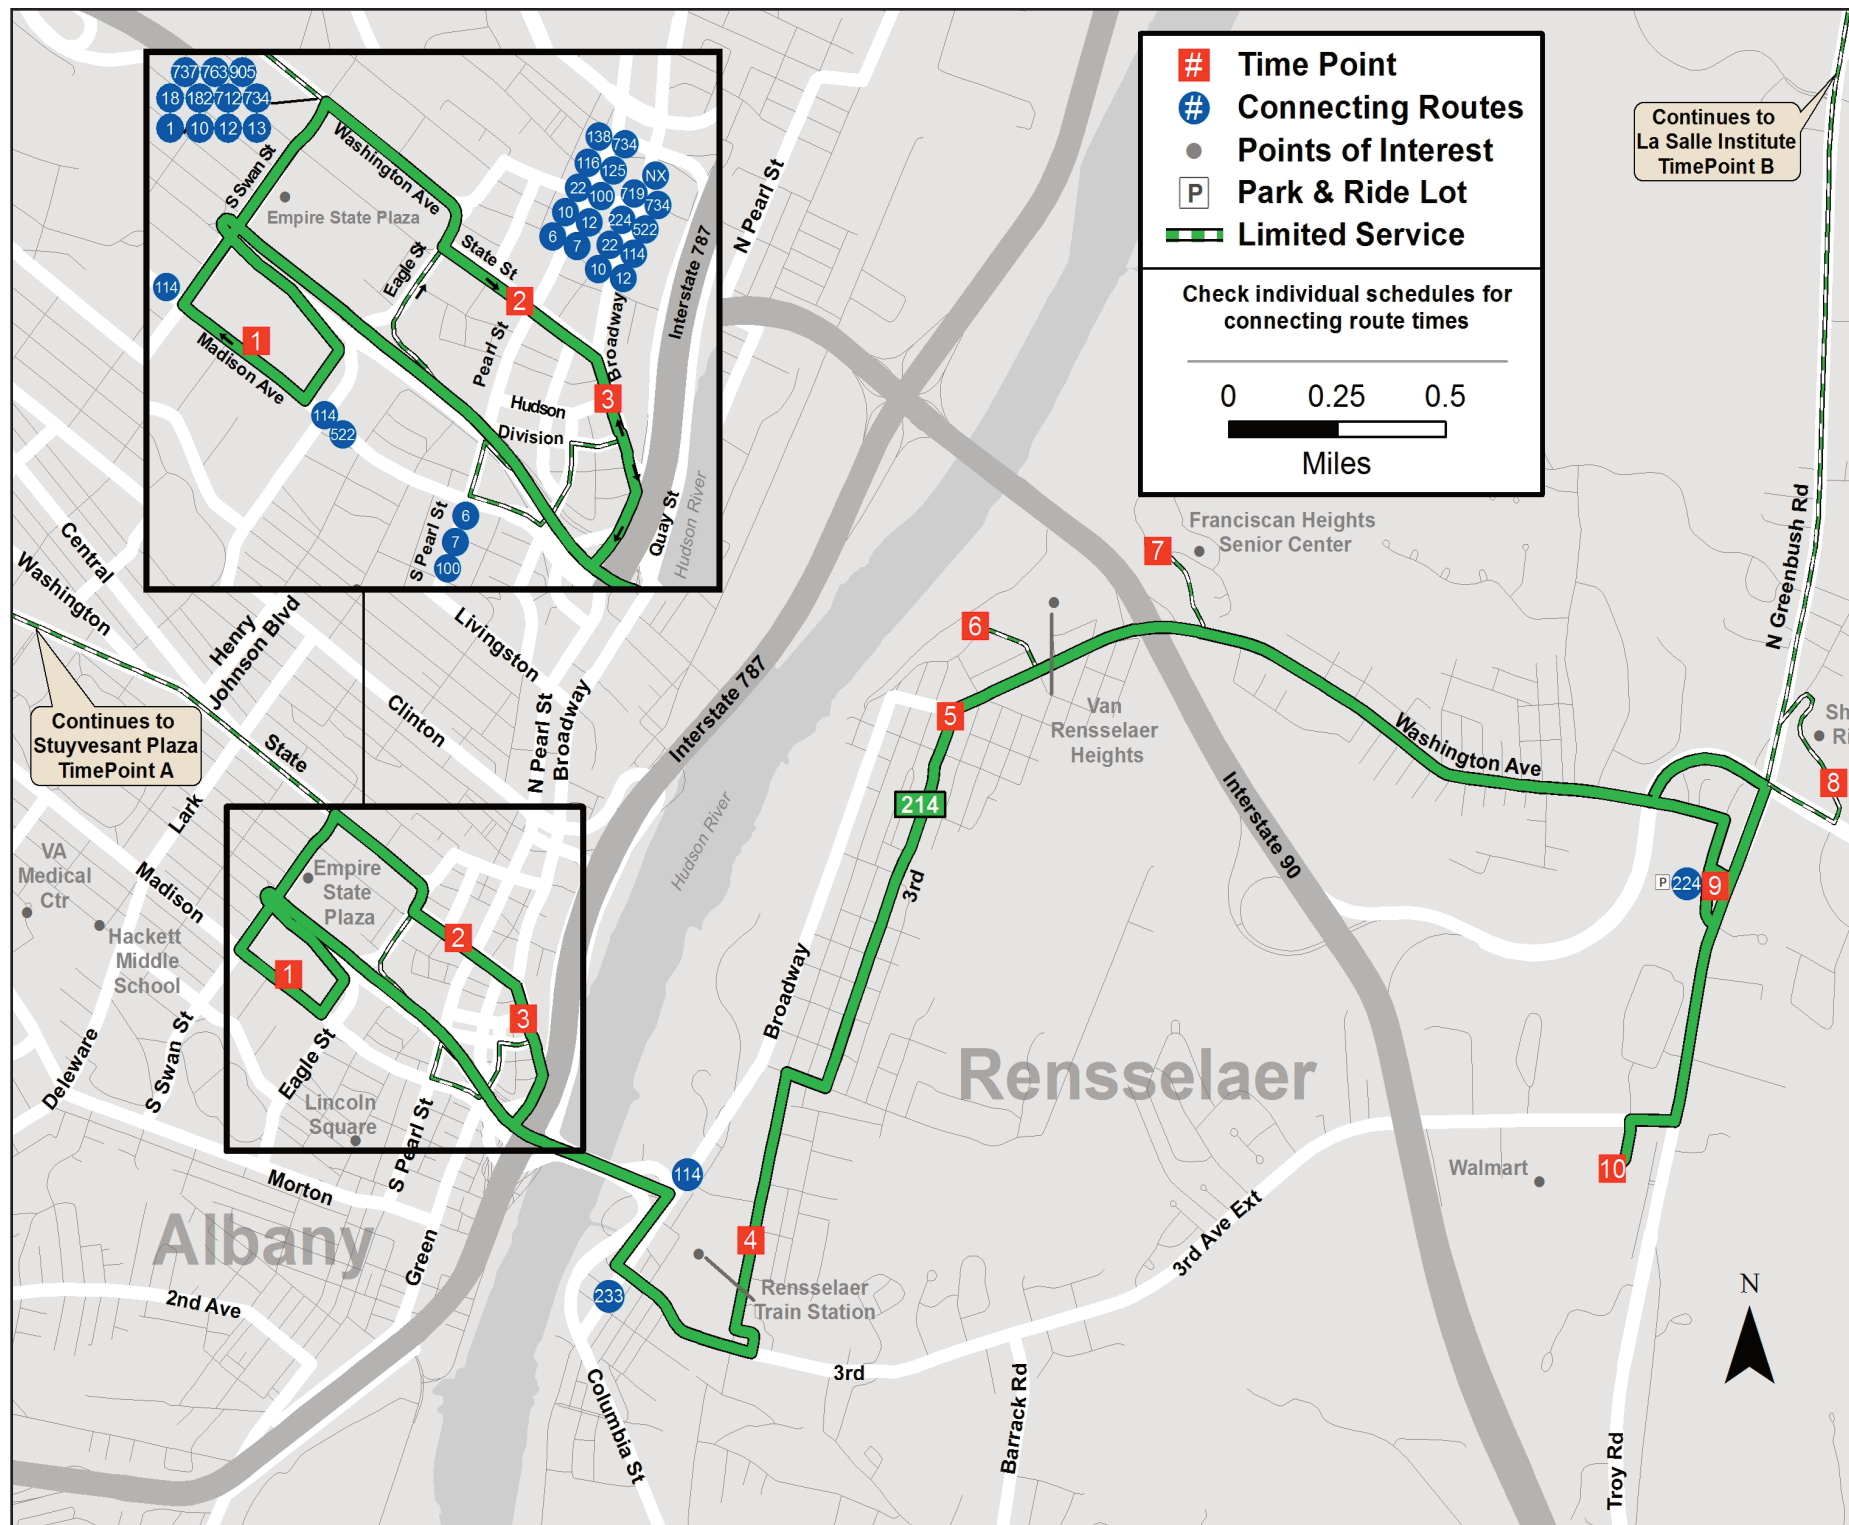

From Albany to Rensselaer

3 4 5 8 9 10

Broadway Station	East St & Herseick St (Rensselaer Rail Station)	3rd St. & Washington	104 Van Rensselaer Sq (ShopRite N. Greenbush)	Defreestville Park & Ride	Walmart - Rensselaer Plaza

SUNDAY & Major Holidays

857a	907a	912a	919a	922a	927a
1007a	1017a	1022a	.....	1029a	1034a
1117a	1127a	1132a	1139a	1142a	1147a
1227p	1237p	1242p	.....	1249p	1254p
137p	147p	152p	159p	202p	207p
247p	257p	302p	.....	309p	314p
357p	407p	412p	419p	422p	427p
507p	517p	522p	.....	529p	534p
617p	627p	632p	639p	642p	647p

From Rensselaer to Albany

10 8 9 5 4 2 3

Walmart - Rensselaer Plaza	104 Van Rensselaer Sq (ShopRite N. Greenbush)	Defreestville Park & Ride	1639 3rd St.	East St & Herseick St (Rensselaer Rail Station)	South Pearl Station	Broadway Station

SUNDAY & Major Holidays

931a	937a	940a	947a	952a	1000a	1002a
1045a	.....	1050a	1057a	1102a	1110a	1112a
1151a	1157a	1200p	1207p	1212p	1220p	1222p
105p	.....	110p	117p	122p	130p	132p
211p	217p	220p	227p	232p	240p	242p
325p	.....	330p	337p	342p	350p	352p
431p	437p	440p	447p	452p	500p	502p
545p	.....	550p	557p	602p	610p	612p
650p	656p	659p	706p	711p	719p	721p

Rensselaer 3rd Street/Amtrak

between Rensselaer County Plaza and Downtown Albany

EFFECTIVE JAN 21, 2018

Schedule