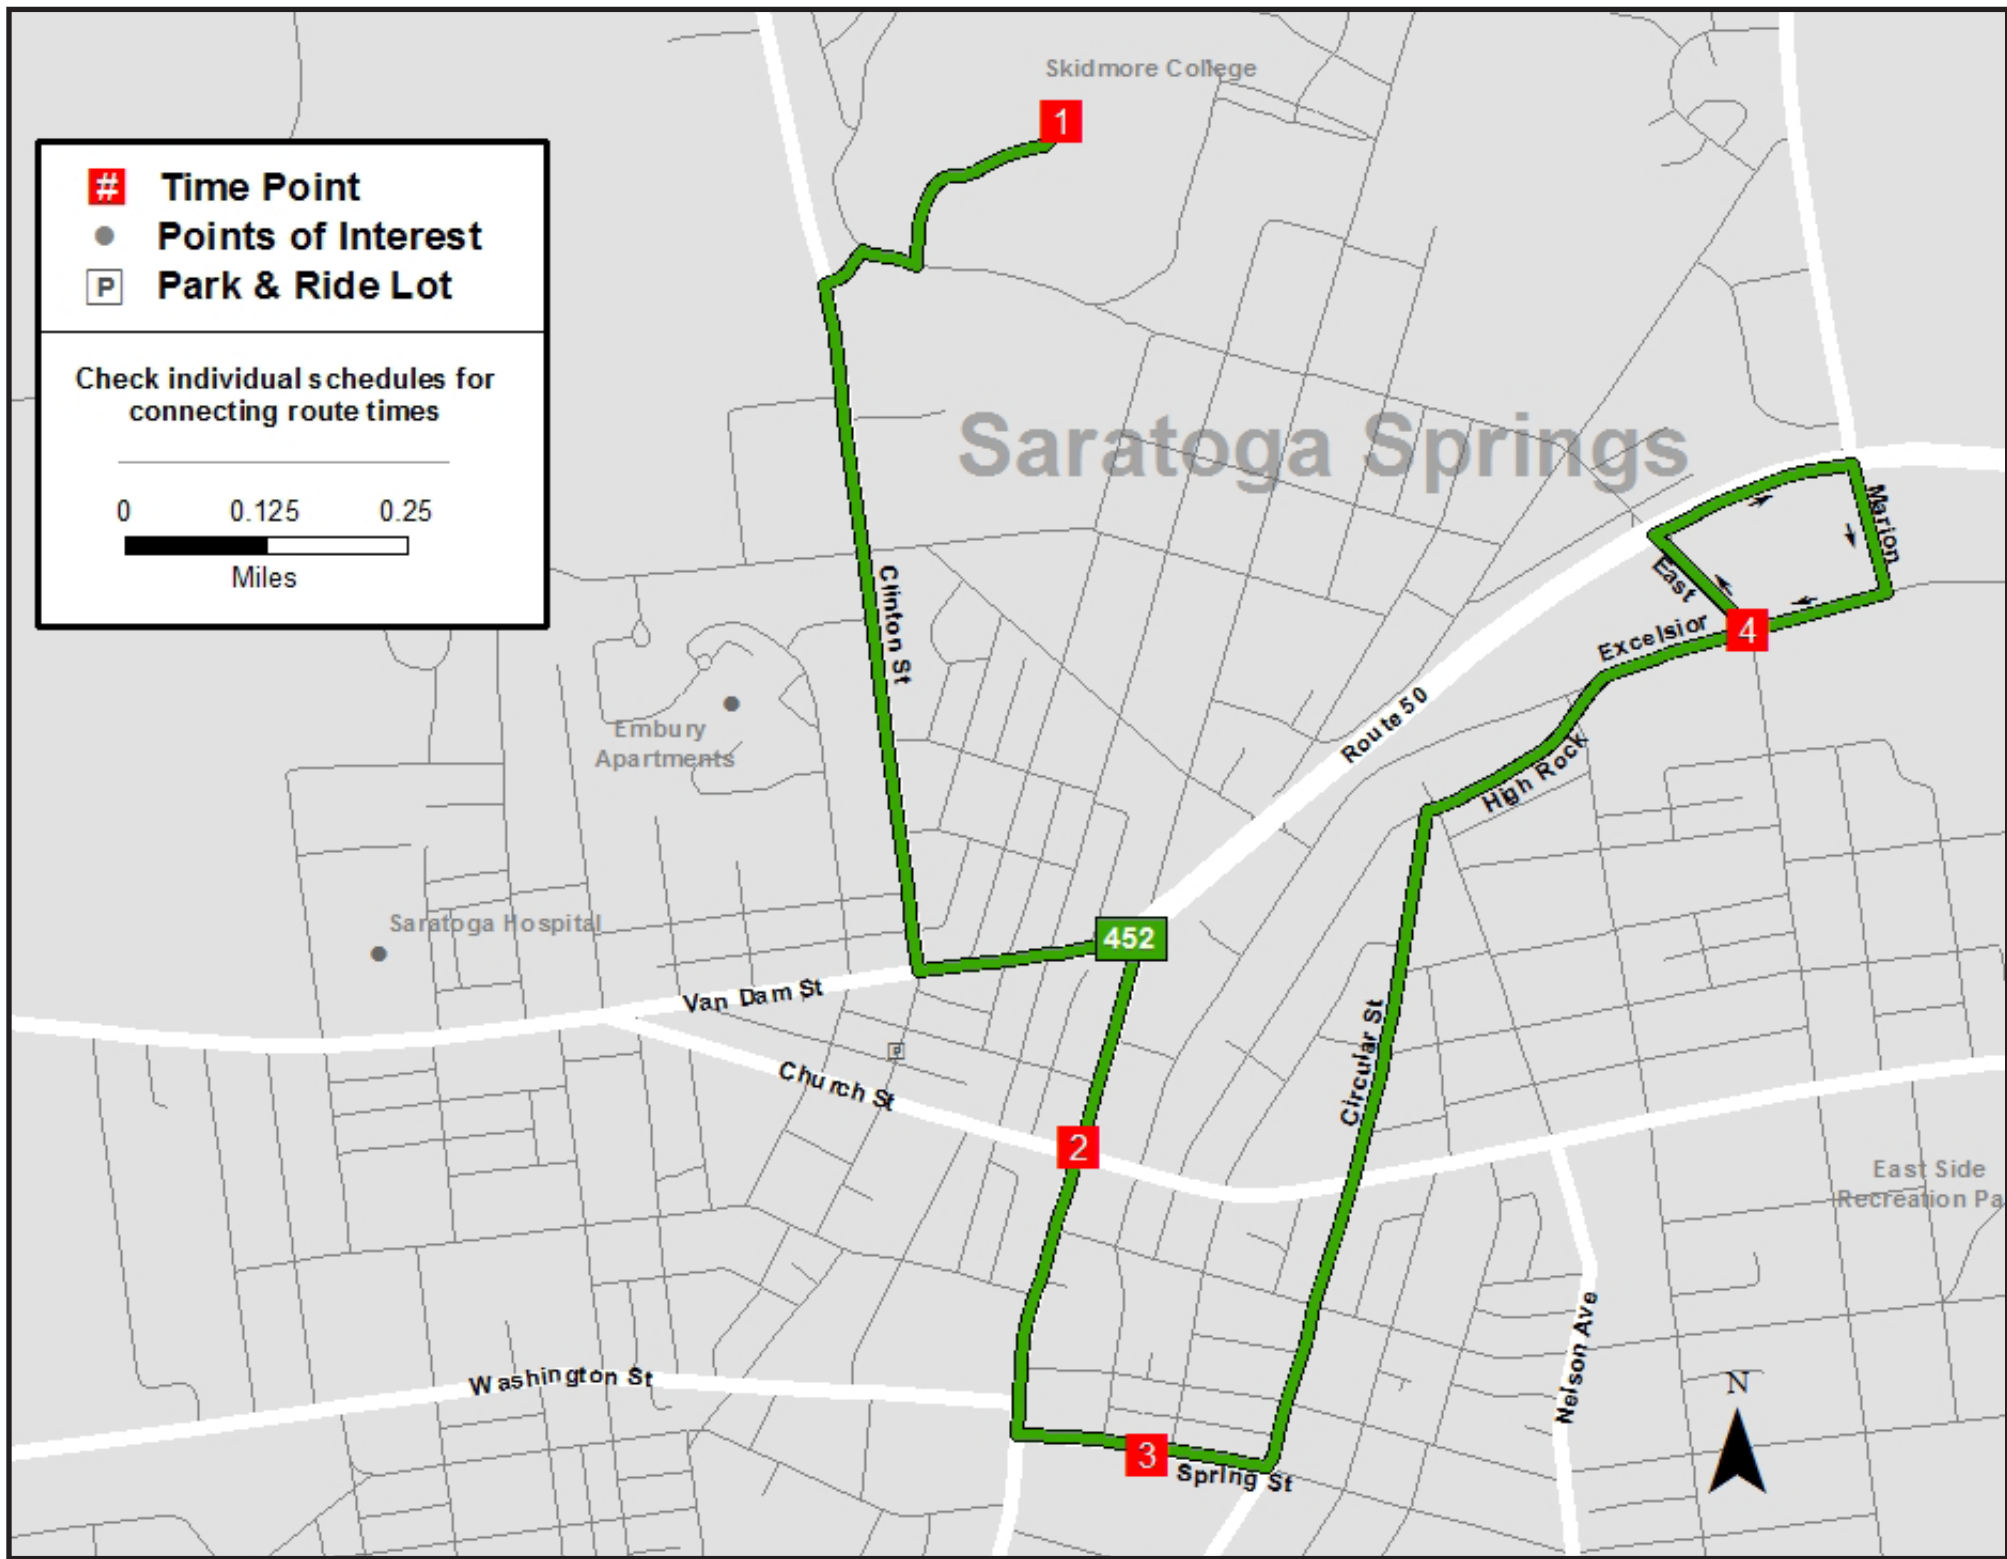

452

Skidmore College / Downtown Saratoga

between Skidmore College and Downtown Saratoga Springs

EFFECTIVE JULY 12, 2020

Schedule

Skidmore to Marion Ave

MONDAY - FRIDAY

730a	737a	739a	743a
930a	937a	940a	944a
1130a	1137a	1140a	1144a
130p	137p	140p	144p
330p	337p	340p	344p
530p	537p	540p	544p

Marion Ave to Skidmore

MONDAY - FRIDAY

750a	754a	756a	802a
950a	954a	958a	1004a
1150a	1154a	1158a	1204p
150p	154p	158p	204p
350p	354p	358p	404p
550p	554p	558p	604p

Skidmore to Marion Ave

SATURDAY

730a	737a	739a	743a
930a	937a	940a	944a
1130a	1137a	1140a	1144a
130p	137p	140p	144p
330p	337p	340p	344p
530p	537p	540p	544p

***Children 46" and under** ride free when accompanied by a fare paying adult. The limit is three children per adult.

Navigator

Pay As You Go - Costs just \$1.30 for the first three rides, while the fourth and up are free for the rest of the transit day.

Skidmore to Marion Ave

SUNDAY

930a	937a	940a	944a
1130a	1137a	1140a	1144a
130p	137p	140p	144p
330p	337p	340p	344p
530p	537p	540p	544p

Marion Ave to Skidmore

SUNDAY

950a	954a	958a	1004a
1150a	1154a	1158a	1204p
150p	154p	158p	204p
350p	354p	358p	404p
550p	554p	558p	604p