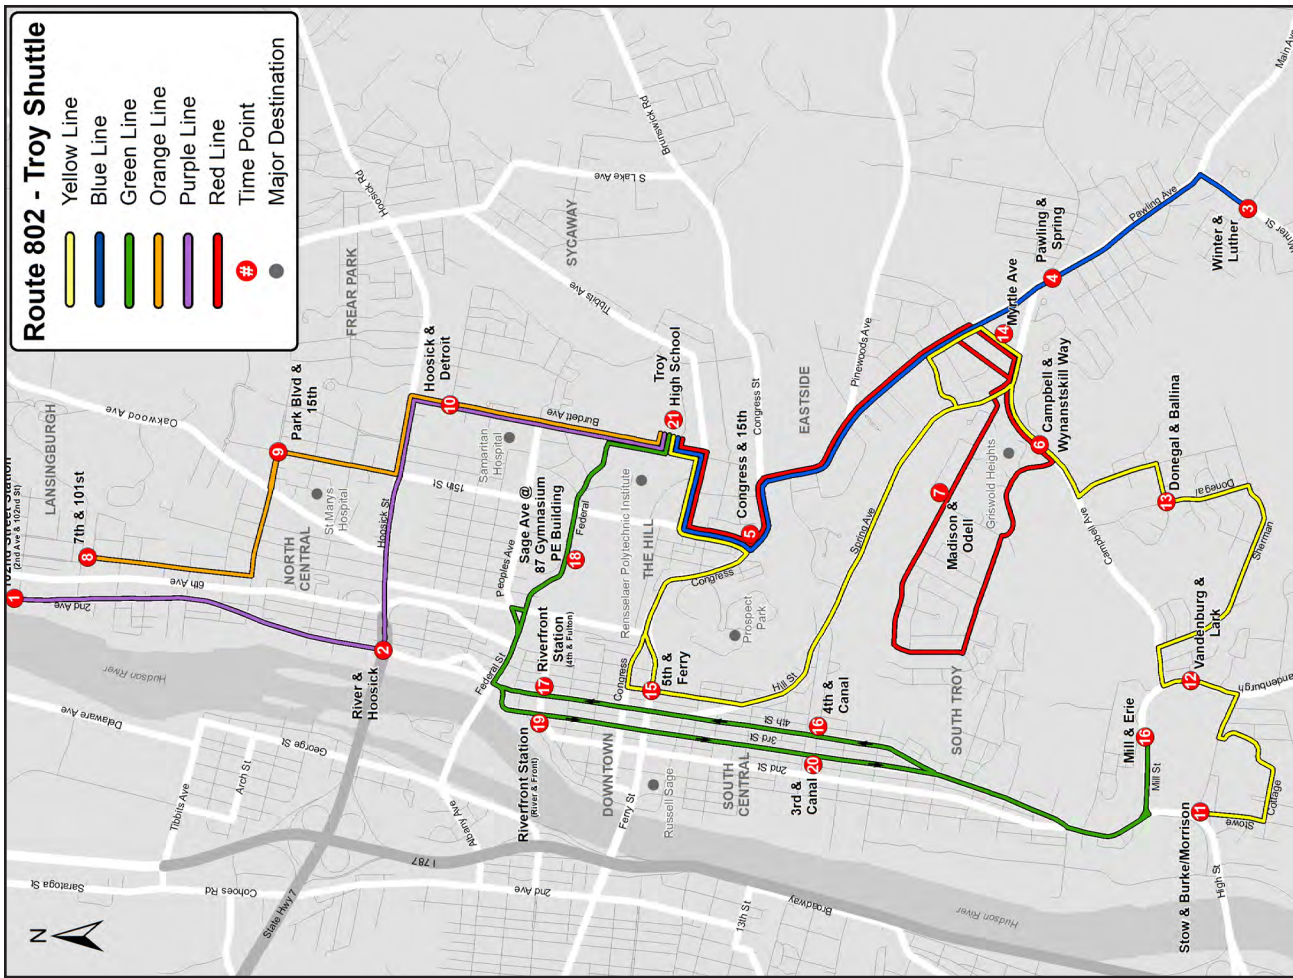

Troy Shuttle

Schedule

EFFECTIVE SEPTEMBER 5, 2021

FARE INFORMATION

Fares (U.S. coins and $1-dollar bills are accepted; fare boxes do not make change)

BusPlus Fare*	$2.00
BusPlus Half Fare**	$1.00
Base Fare*	$1.50
Half Fare**	.75¢

Navigator

Pay As You Go - Costs ..... just $1.30 for the first three rides, while the fourth and up are free for the rest of the transit day.

Frequent Rider - Valid for unlimited access to CDTA's regular route network for 31 days from the first day of use ($65.00)

Half Fare Navigator** $32.50 (Frequent Rider).

****Citizens** age 65 and over, disabled individuals, Medicare card and CDTA half-fare ID cardholders are entitled to ride for **half-fare** on CDTA's fixed route service.

***Children 46" and under ride free when accompanied by a fare paying adult. The limit is three children per adult.**