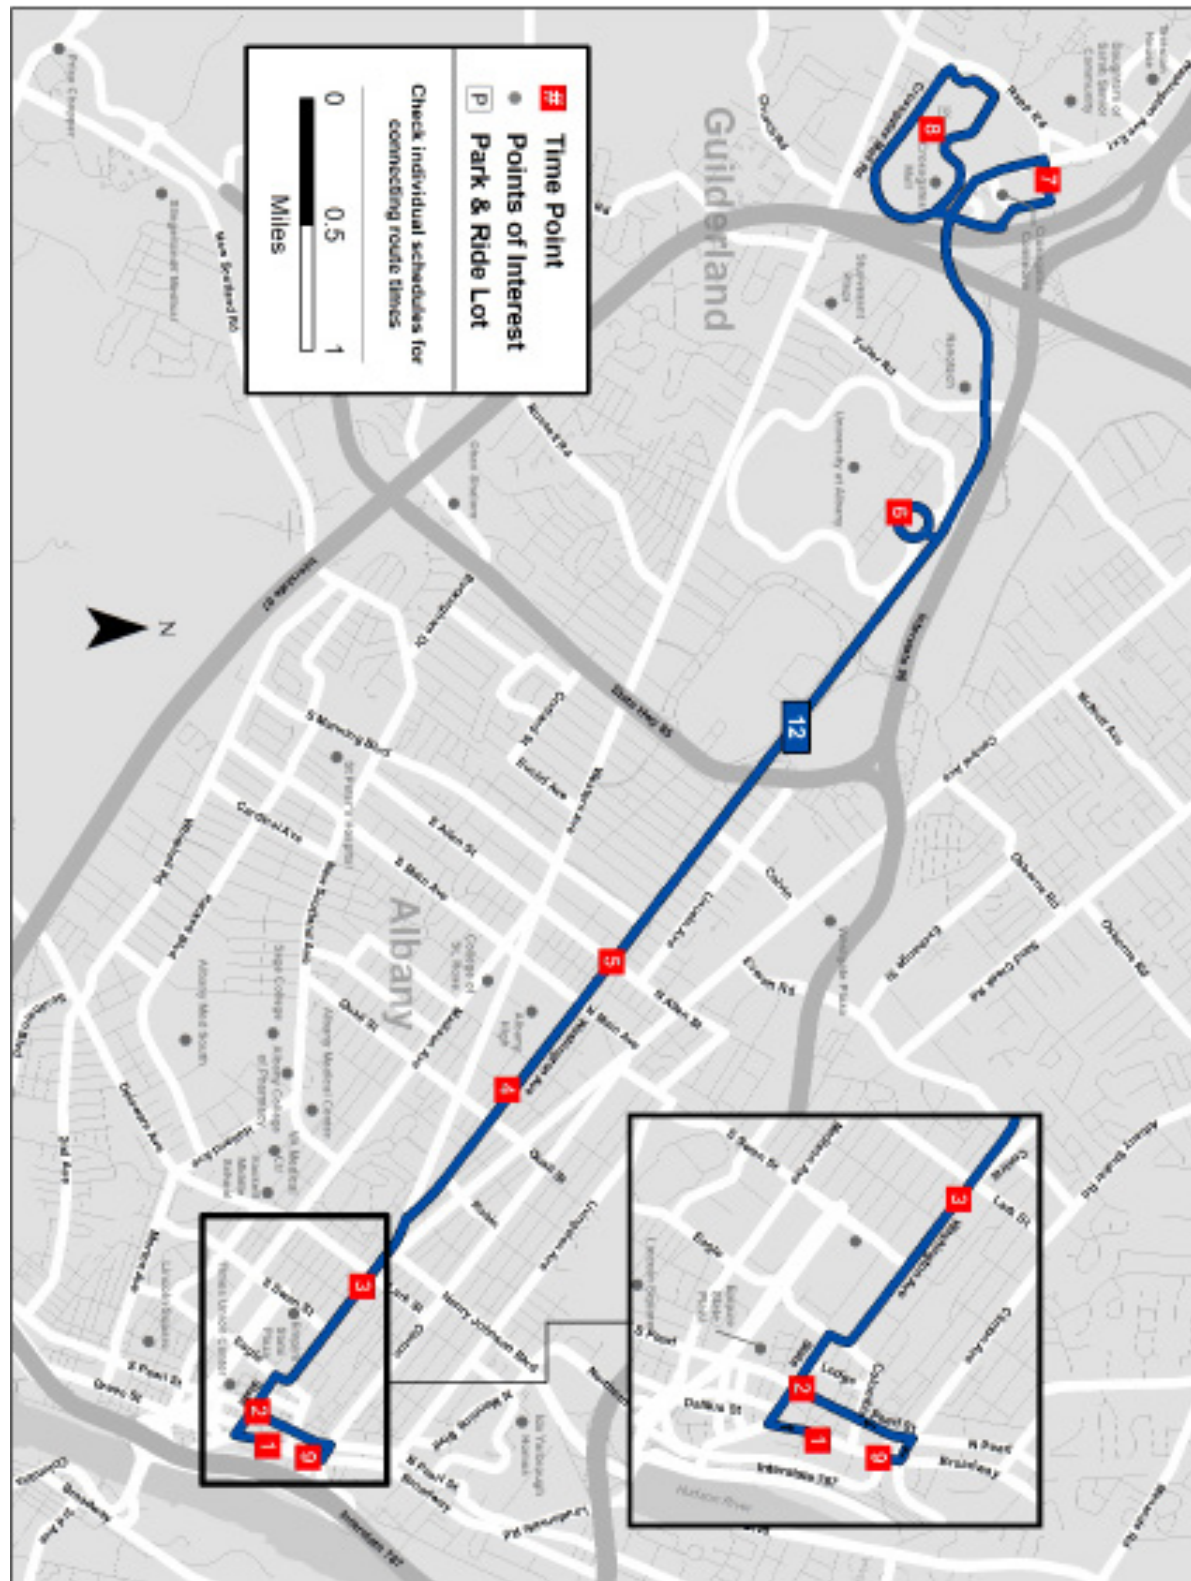

Albany to Crossgates

9	2	3	4	5	6	7	8
Broadway & Orange St	South Pearl Station	Lark/Library Station	Washington Ave Ontario St	Washington Ave & N. Allen St	UAlbany Collins Circle	Crossgates Commons	Crossgates Mall

SUNDAY

830a	834a	840a	846a	848a	855a	902a	908a
900a	904a	910a	916a	918a	925a	932a	938a
930a	934a	940a	946a	948a	955a	1002a	1008a
1000a	1004a	1010a	1016a	1018a	1025a	1032a	1038a
1030a	1034a	1040a	1046a	1048a	1055a	1102a	1108a
1050a	1054a	1100a	1106a	1108a	1115a	1122a	1128a
1110a	1114a	1120a	1126a	1128a	1135a	1142a	1148a
1130a	1134a	1140a	1146a	1148a	1155a	1202p	1208p
1150a	1154a	1200p	1206p	1208p	1215p	1222p	1228p
1210p	1214p	1220p	1226p	1228p	1235p	1242p	1248p

Buses run every 20 minutes

510p	514p	520p	526p	528p	535p	542p	548p
530p	534p	540p	546p	548p	555p	602p	608p
550p	554p	600p	606p	608p	615p	622p	628p
610p	614p	620p	626p	628p	635p	642p	648p
630p	634p	640p	646p	648p	655p	702p	708p
650p	654p	700p	706p	708p	715p	722p	728p
710p	714p	720p	726p	728p	735p	742p	748p
730p	734p	740p	746p	748p	755p	802p	808p
750p	754p	800p	806p	808p	815p	822p	828p
810p	814p	820p	826p	828p	835p	842p	848p
830p	834p	840p	846p	848p	855p	902p	908p
850p	854p	900p	906p	908p	915p	922p	928p
910p	914p	920p	926p	928p	935p	942p	948p
930p	934p	940p	946p	948p	955p	1002p	1008p
950p	954p	1000p	1006p	1008p	1015p	1022p	1028p
1010p	1014p	1020p	1026p	1028p	1035p	1042p	1048p
1030p	1034p	1040p	1046p	1048p	1055p	1102p	1108p

12

Washington Avenue

between Crossgates Mall, Crossgates Commons, UAlbany, and Downtown Albany

EFFECTIVE APRIL 26, 2020

Schedule

FARE INFORMATION

Fares (US coins and $1, $5 – dollar bills are accepted; fareboxes do not make change)

Base Fare -	$1.50
Base Half Fare -	$0.75
BusPlus Fare -	$2.00
BusPlus Half Fare -	$1.00

Navigator Smart Card and Mobile App Fares:

Pay As You Go Fare - $1.30 for each of the first three rides, while the fourth and up are free for the rest of the day.

Pay As You Go Half Fare - $0.65 for each of the first three rides, while the fourth and up are free for the rest of the day.

Frequent Rider - $65 for unlimited rides for 31 consecutive days from the first day of use.

Frequent Rider Half Fare - $32.50 for unlimited rides for 31 consecutive days from the first day of use.

Citizens age 65 and over, disabled individuals, Medicare card holder, and veterans are entitled to ride for half fare on CDTA's fixed route service. A valid Half Fare Navigator card is required when paying half fare on the bus.

Children 46" and under ride free when accompanied by a fare paying adult.

CDTA's policy is to be fully compliant with Title VI of the 1964 Civil Right Act, which states that no one shall be excluded from participation in, denied the benefits of or discriminated against due to race, color, or national origin. Members of public may request information on this policy or file a Title VI complaint thru CDTA's website @ www.cdta.org or by calling (518) 482-8822.

Please arrive at the bus stop at least 5 minutes early.

www.cdta.org

518-482-8822