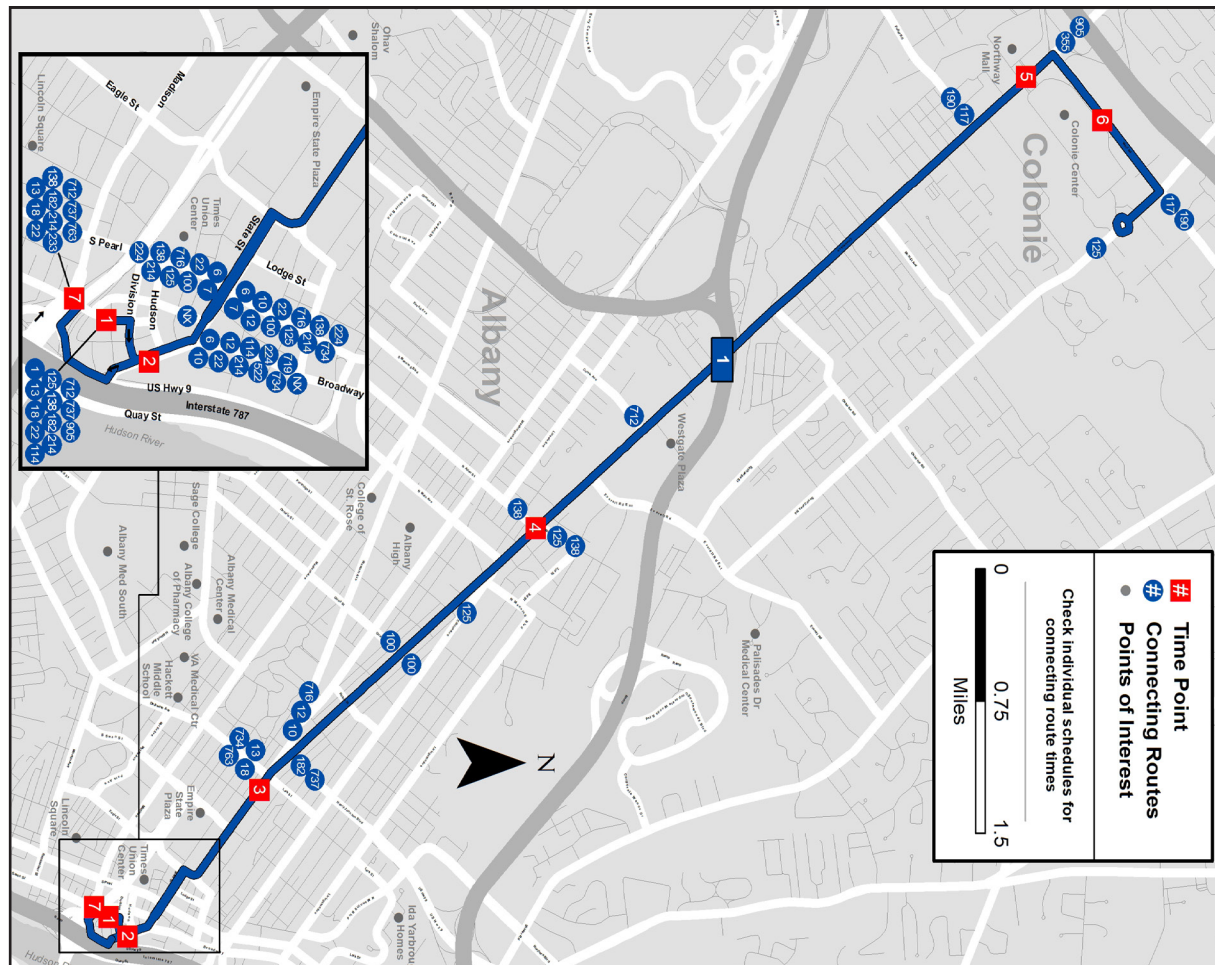

640a	650a	700a	708a	715a	718a
650a	700a	710a	718a	725a	728a
700a	710a	720a	728a	735a	738a
710a	720a	730a	738a	745a	748a
720a	730a	740a	748a	755a	758a
730a	740a	750a	758a	805a	808a
740a	750a	800a	808a	815a	818a
750a	800a	810a	818a	825a	828a
800a	810a	820a	828a	835a	838a
810a	820a	830a	838a	845a	848a
820a	830a	840a	848a	855a	858a
830a	840a	850a	858a	905a	908a
840a	850a	900a	908a	915a	918a
850a	900a	910a	918a	925a	928a
900a	910a	920a	928a	935a	938a
Buses run every 10 minutes					
1200p	1210p	1220p	1228p	1235p	1238p
1210p	1220p	1230p	1238p	1245p	1248p
1220p	1230p	1240p	1248p	1255p	1258p
1230p	1240p	1250p	105p	108p	108p
1240p	1250p	100p	108p	115p	118p
1250p	100p	110p	118p	125p	128p
100p	110p	120p	128p	135p	138p
110p	120p	130p	138p	145p	148p
120p	130p	140p	148p	155p	158p
130p	140p	150p	158p	205p	208p
140p	150p	200p	208p	215p	218p
150p	200p	210p	218p	225p	228p
200p	210p	220p	228p	235p	238p
210p	220p	230p	238p	245p	248p
220p	230p	240p	248p	255p	258p
Buses run every 10 minutes					
650p	700p	710p	718p	725p	728p
700p	710p	720p	728p	735p	738p
725p	735p	745p	753p	800p	803p
745p	755p	805p	813p	820p	823p
805p	815p	825p	833p	840p	843p
825p	835p	845p	853p	900p	903p
845p	855p	905p	913p	920p	923p
905p	915p	925p	933p	940p	943p
925p	935p	945p	953p	1000p	1003p
945p	955p	1005p	1013p	1020p	1023p
1005p	1015p	1025p	1033p	1040p	1043p
1025p	1035p	1045p	1053p	1100p	1103p
1045p	1055p	1105p	1113p	1120p	1123p
1105p	1115p	1125p	1133p	1140p	1143p
1125p	1135p	1145p	1153p	1200a	1203a
1145p	1155p	1205a	1213a	1220a	1223a

FARE INFORMATION

Fares (US coins and $1, $5 – dollar bills are accepted; fareboxes do not make change)

Cash Fares:

Base Fare -	$1.50
Base Half Fare -	$0.75
BusPlus Fare -	$2.00
BusPlus Half Fare -	$1.00

Navigator Smart Card and Mobile App Fares:

Pay As You Go Fare - $1.30 for each of the first three rides, while the fourth and up are free for the rest of the day.

Pay As You Go Half Fare - $0.65 for each of the first three rides, while the fourth and up are free for the rest of the day.

Frequent Rider - $65 for unlimited rides for 31 consecutive days from the first day of use.

Frequent Rider Half Fare - $32.50 for unlimited rides for 31 consecutive days from the first day of use.

Children 46" and under ride free when accompanied by a fare paying adult.

Citizens age 65 and over, disabled individuals, Medicare card holder, and veterans are entitled to ride for half fare on CDTA's fixed route service. A valid Half Fare Navigator card is required when paying half fare on the bus.

CDTA's policy is to be fully compliant with Title VI of the 1964 Civil Right Act, which states that no one shall be excluded from participation in, denied the benefits of or discriminated against due to race, color, or national origin. Members of public may request information on this policy or file a Title VI complaint thru CDTA's website @ www.cdta.org or by calling 518-482-8822.

1

iride™

Central Avenue

between Colonie Center and Downtown Albany

EFFECTIVE NOVEMBER 8, 2020

Schedule