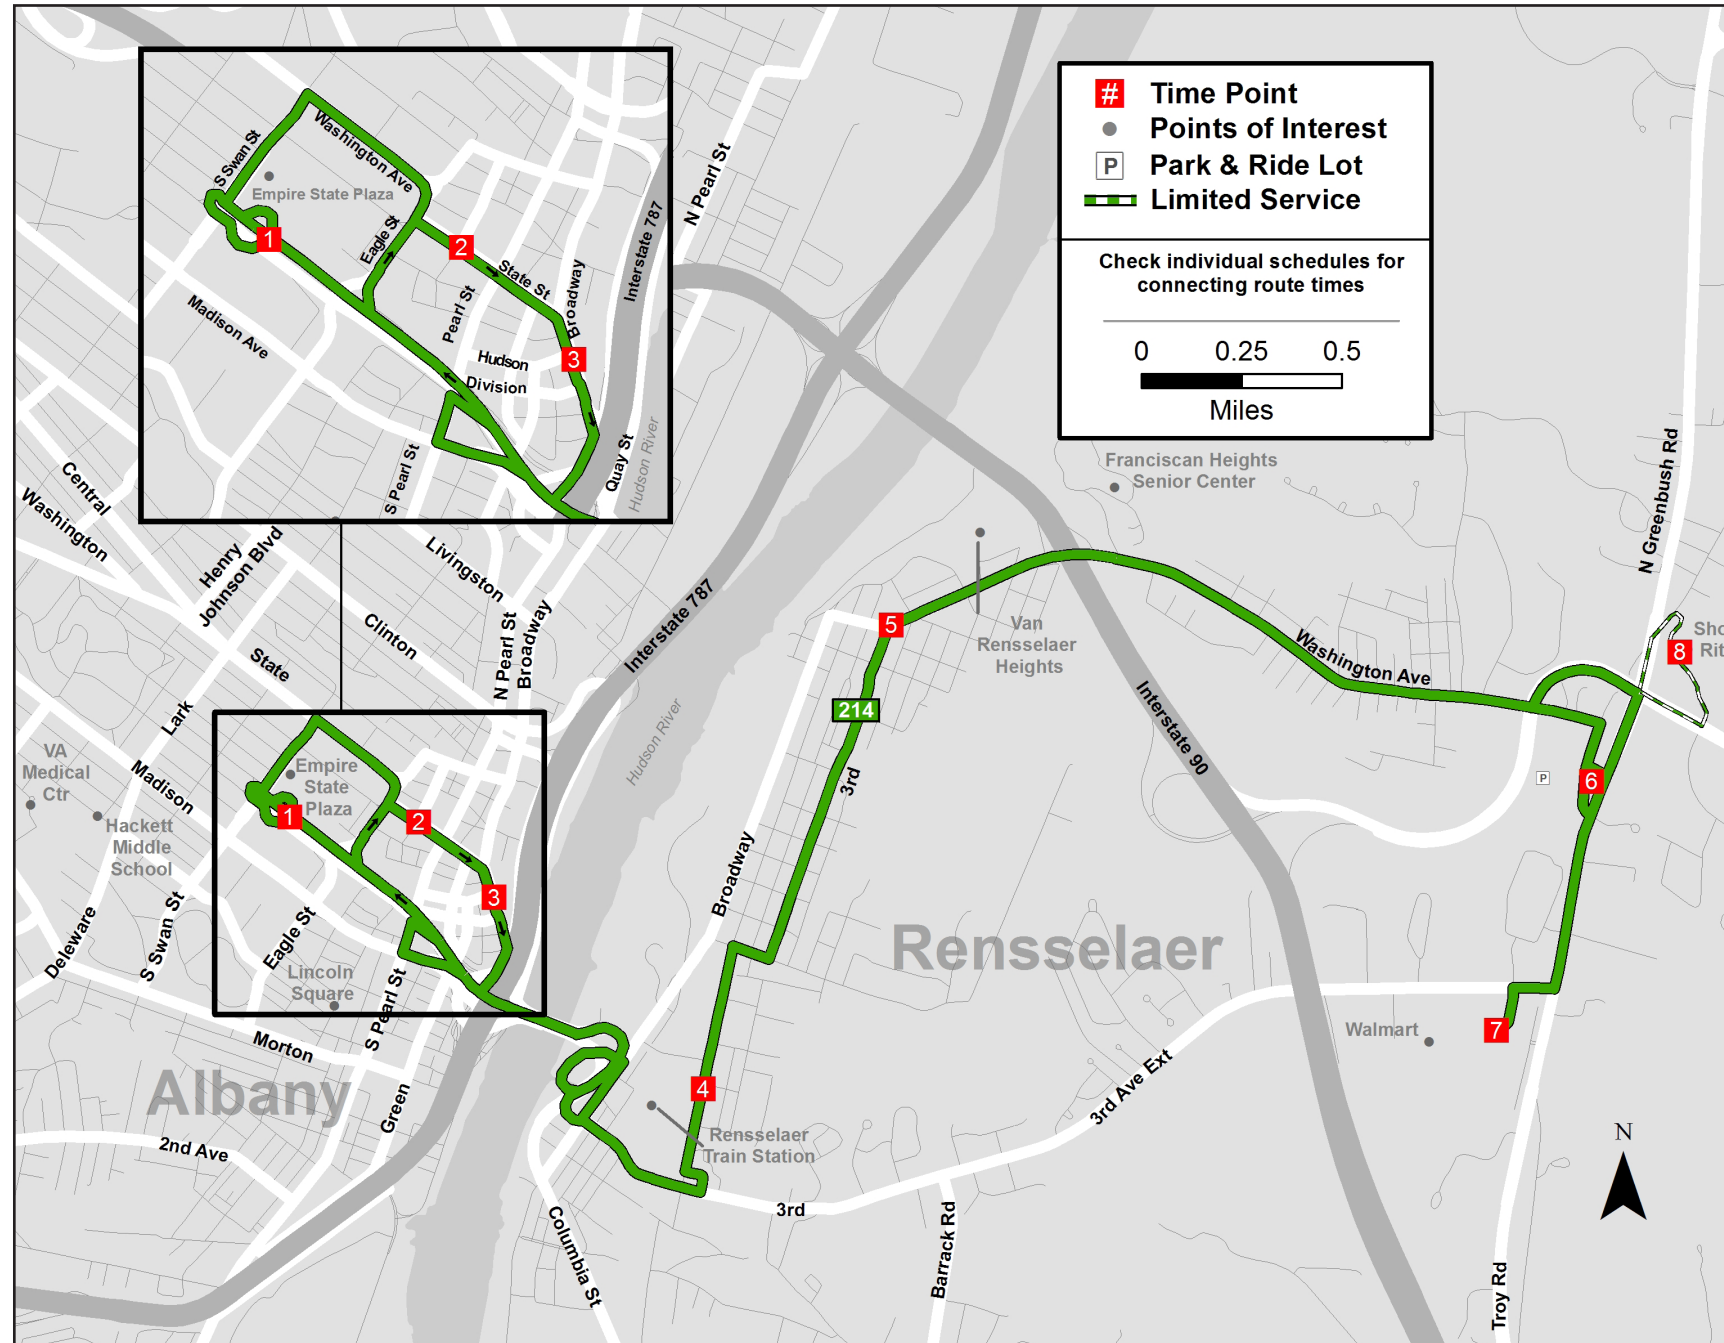

From Albany to Rensselaer

3 4 5 8 6 7

Broadway Station	East St & Herrick St (Rensselaer Rail Station)	3rd St. & Washington	104 Van Rensselaer Sq (ShopRite N. Greenbush)	Defreestville Park & Ride	Walmart - Rensselaer Plaza
------------------	--	----------------------	---	---------------------------	----------------------------

From Rensselaer to Albany

7 8 6 5 4 2 3

Walmart - Rensselaer Plaza	104 Van Rensselaer Sq (ShopRite N. Greenbush)	Defreestville Park & Ride	1639 3rd St.	East St & Herrick St (Rensselaer Rail Station)	South Pearl Station	Broadway Station
----------------------------	---	---------------------------	--------------	--	---------------------	------------------

214

Rensselaer 3rd Street / Amtrak

between Rensselaer County Plaza and Downtown Albany

EFFECTIVE JUNE 27, 2021

Schedule

From Albany to Rensselaer

1	2	3	4	5	6	7
Empire State Plaza Concourse	S Pearl Station	Broadway Station	East St & Herrick St (Rensselaer Rail Station)	3rd St. & Washington	Defreestville Park & Ride	Walmart - Rensselaer Plaza

From Rensselaer to Albany

7	6	5	4	2	3	1
Walmart - Rensselaer Plaza	Defreestville Park & Ride	1639 3rd St.	East St & Herrick St (Rensselaer Rail Station)	South Pearl Station	Broadway Station	Empire State Plaza Concourse