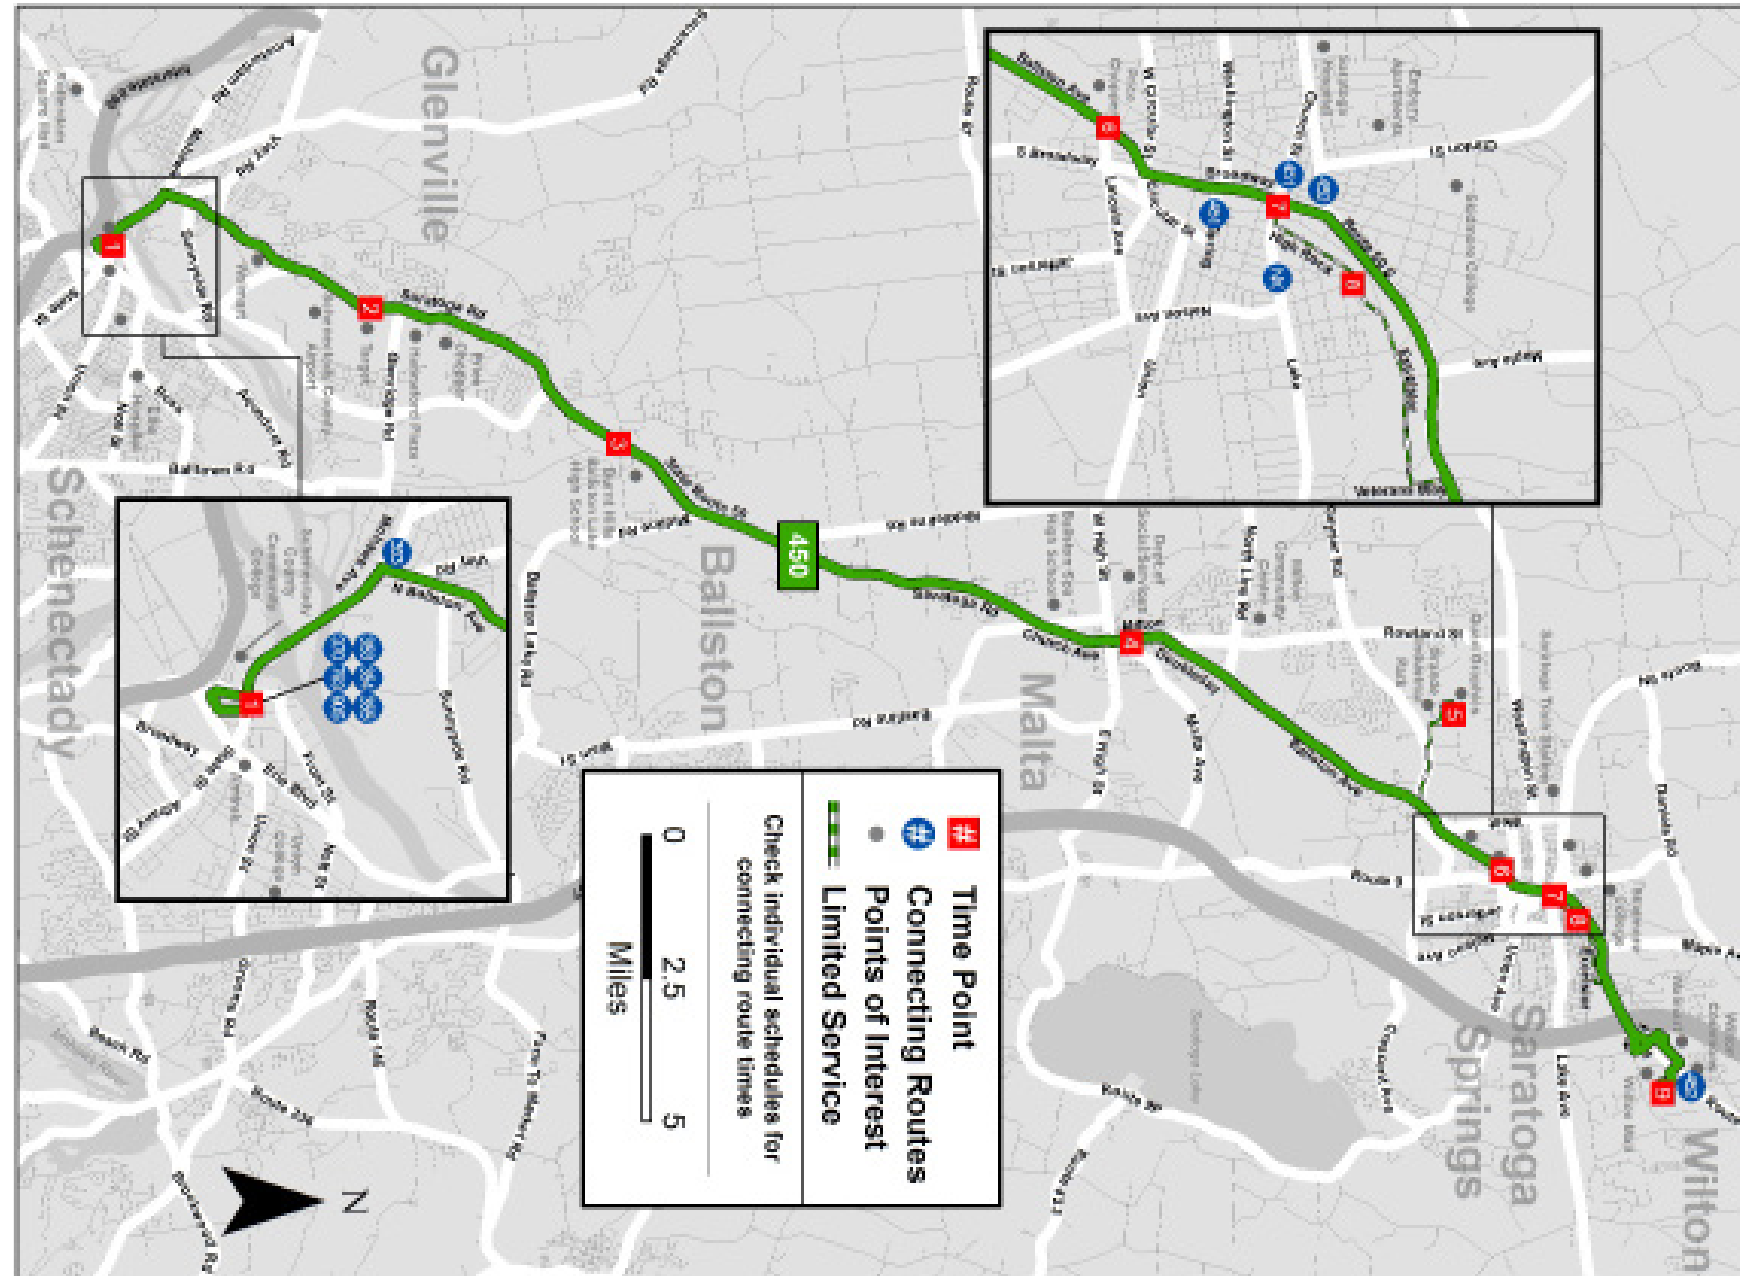

From Schenectady to Wilton

1 2 3 4 6 7 9

Gateway Plaza Station	204 Rt 50 Target Glen-ville	Rt 50 & LakeHill Rd	Rt 50 & Malta Ave	Ballston Ave & Price Chopper	Broadway & Congress Park	Wilton Mall (Bon-Ton)
-----------------------	-----------------------------	---------------------	-------------------	------------------------------	--------------------------	-----------------------

From Wilton to Schenectady

9 7 6 4 3 2 1

Wilton Mall (Bon-Ton)	Broadway & Congress Park	Ballston Ave & Price Chopper	Rt 50 & Washington St	Rt 50 & LakeHill Rd	204 Rt 50 Target Glen-ville	Gateway Plaza Station
-----------------------	--------------------------	------------------------------	-----------------------	---------------------	-----------------------------	-----------------------

450

iride™

Schenectady Wilton Mall via Route 50

between Downtown Schenectady, Saratoga, and Wilton via Route 50

EFFECTIVE APRIL 26, 2020

Schedule

CDTA

From Schenectady to Wilton

From Wilton to Schenectady

9	7	6	5	4	3	2	1
Wilton Mall (Bon-Ton)	Broadway & Congress Park	Ballston Ave & Price Chopper	56 Duplainville Rd. (Quad Graphics)	Rt 50 & Washington St	Rt 50 & LakeHill Rd	204 Rt 50 Target Glen-ville	Gateway Plaza Station