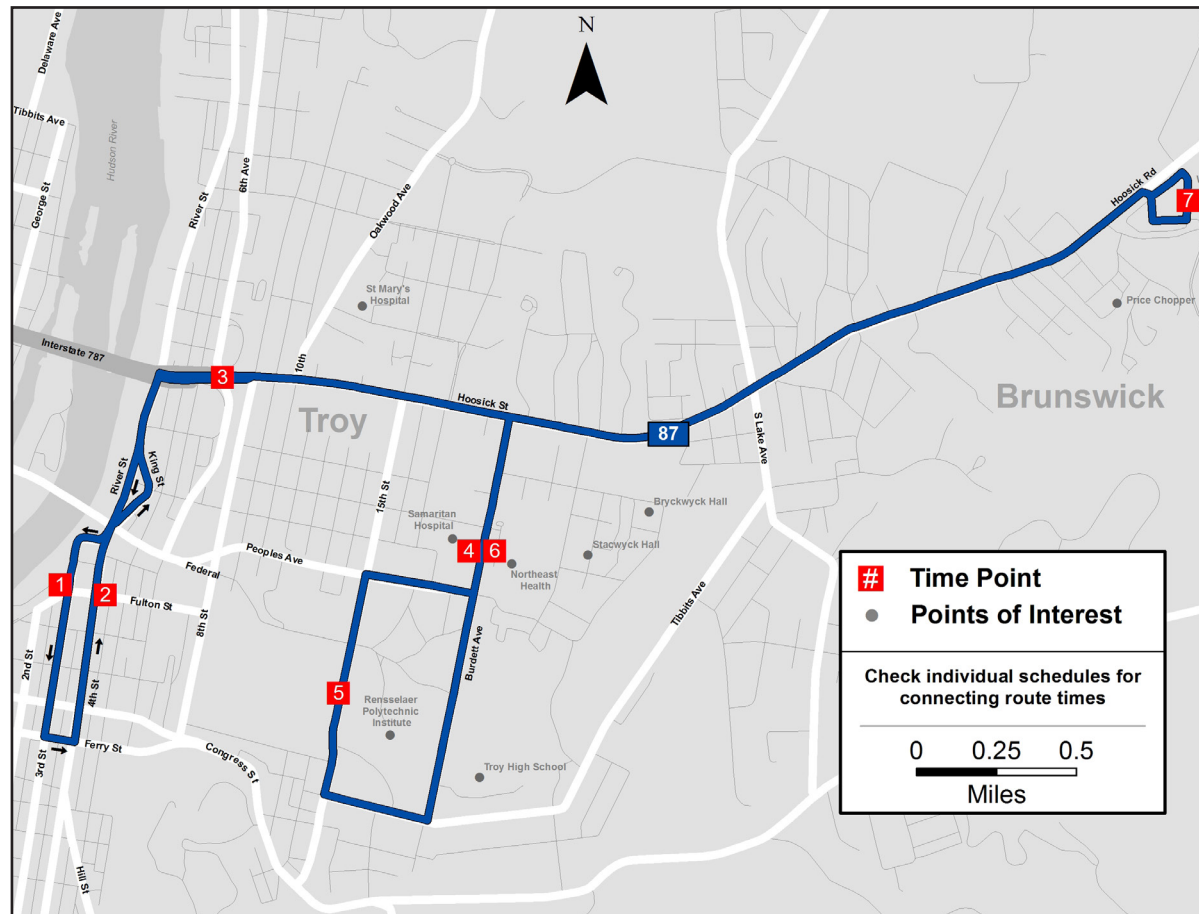

From Walmart to Troy

7 4 5 6 3 1

Walmart
Burdett Ave & Samaritan Hospital
15th St & RPI Walk Over Bridge
2212 Burdett Ave
6th Ave & Hoosick St
River St & Front St

SUNDAY

845a	853a	858a	900a	906a	909a
910a	918a	923a	925a	931a	934a
935a	943a	948a	950a	956a	959a
1000a	1008a	1013a	1015a	1021a	1024a
1025a	1033a	1038a	1040a	1046a	1049a
1050a	1058a	1103a	1105a	1111a	1114a
1115a	1123a	1128a	1130a	1136a	1139a
1140a	1148a	1153a	1155a	1201p	1204p
1205p	1213p	1218p	1220p	1226p	1229p
1230p	1238p	1243p	1245p	1251p	1254p
1255p	103p	108p	110p	116p	119p
120p	128p	133p	135p	141p	144p
145p	153p	158p	200p	206p	209p
210p	218p	223p	225p	231p	234p
235p	243p	248p	250p	256p	259p
300p	308p	313p	315p	321p	324p
325p	333p	338p	340p	346p	349p
350p	358p	403p	405p	411p	414p
415p	423p	428p	430p	436p	439p
440p	448p	453p	455p	501p	504p
505p	513p	518p	520p	526p	529p
530p	538p	543p	545p	551p	554p
555p	603p	608p	610p	616p	619p
620p	628p	633p	635p	641p	644p
645p	653p	658p	700p	706p	709p
725p	733p	738p	740p	746p	749p

FARE INFORMATION

Fares (U.S. coins and $1-dollar bills are accepted; fare boxes do not make change)

BusPlus Fare*	$2.00
BusPlus Half Fare**	$1.00
Base Fare*	$1.50
Half Fare**	75¢
Day Card	$4.00
Swiper	$55 (5-day) and $65 (7-day)
Half Fare Swiper	$27.50 (5-day) and $32.50 (7-day)

*Children 46" and under ride free when accompanied by a fare paying adult. The limit is three children per adult.

Citizens age 65 and over, disabled individuals, Medicare card and CDTA half-fare ID cardholders are entitled to ride for **half-fare on CDTA's fixed route service.

CDTA's policy is to be fully compliant with Title VI of the 1964 Civil Rights Act, which states that no one shall be excluded from participation in, denied the benefits of or discriminated against due to race, color, or national origin. Members of the public may request information on this policy or file a Title VI complaint thru CDTA's website @ www.cdta.org or by calling

518-482-8822.

87

iride™

Hoosick St & R.P.I

between Downtown Troy and Brunswick Plaza

EFFECTIVE APRIL 25, 2021

Schedule

CDTA