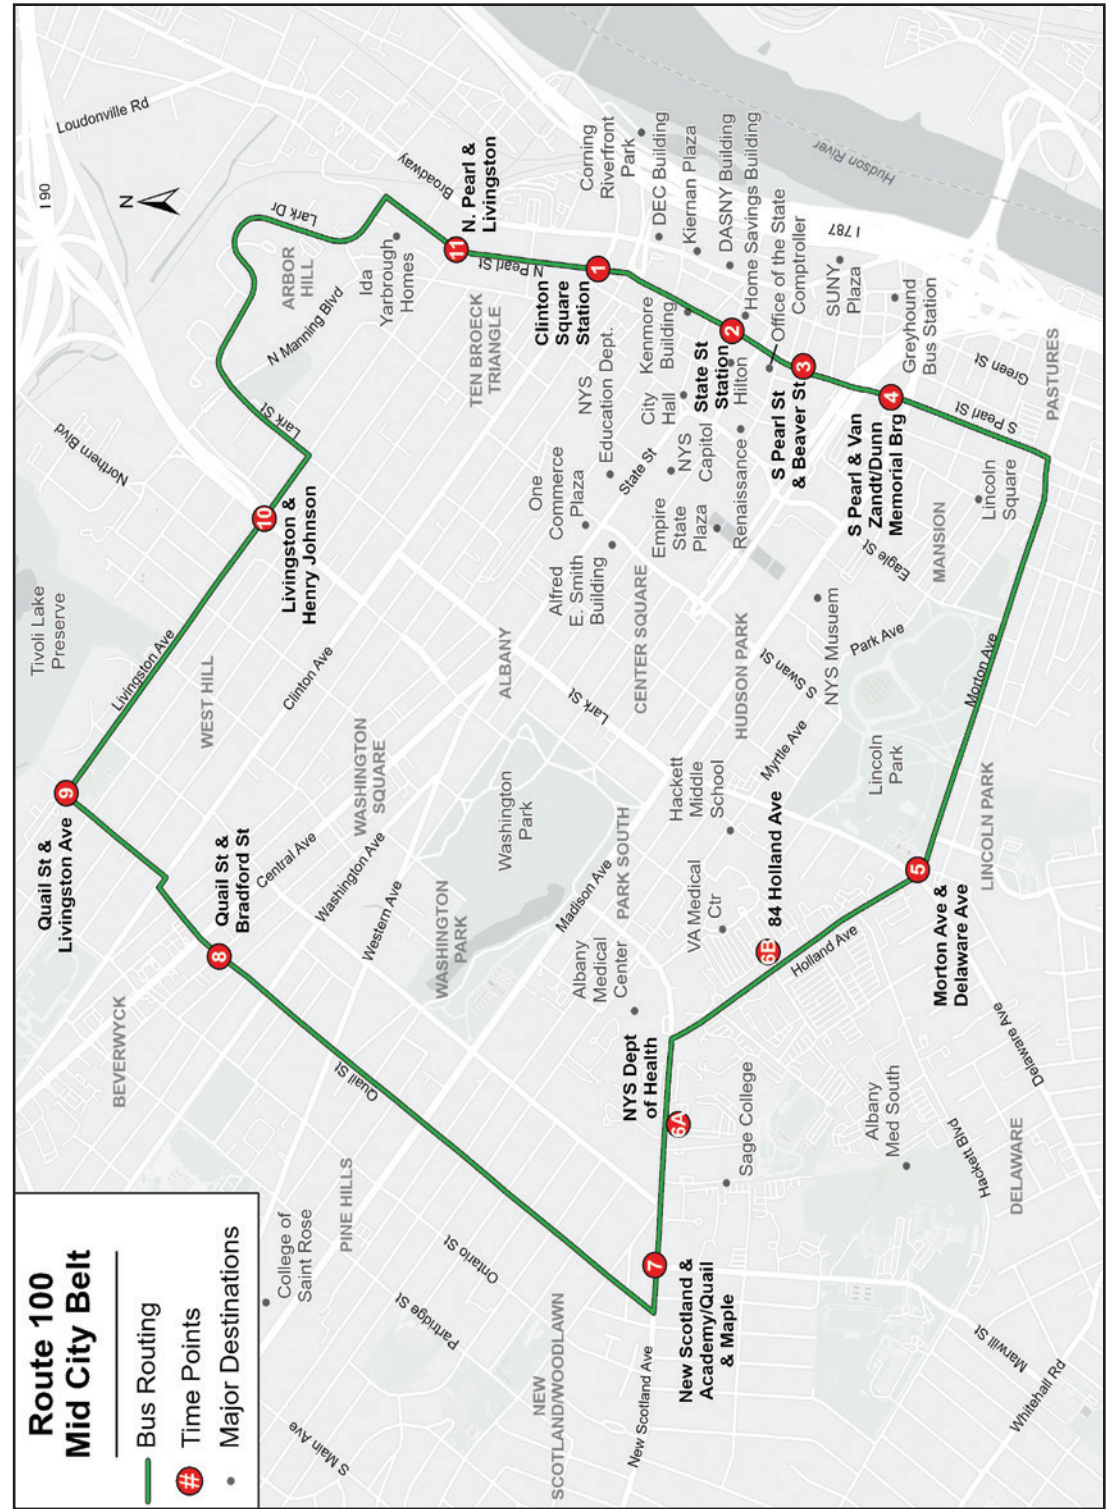

Navigator Smart Card & Mobile App Fares:

Pay As You Go Fare – $1.30 for each of the first three rides, while the fourth and up are free for the rest of the day.

Pay As You Go Half Fare – $0.65 for each of the first three rides, while the fourth and up are free for the rest of the day.

Frequent Rider – $65 for unlimited rides for 31 consecutive days from the first day of use.

Frequent Rider Half Fare – $32.50 for unlimited rides for 31 consecutive days from the first day of use.

Children 46” and under – ride free when accompanied by a fare paying adult.

Citizens age 65 and over, disabled individuals, Medicare card holder, and veterans – are entitled to ride for half fare on CDTA’s fixed route service. A valid Half Fare *Navigator* card is required when paying half fare on the bus.

CDTA’s policy is to be fully compliant with Title VI of the 1964 Civil Right Act, which states that no one shall be excluded from participation in, denied the benefits of or discriminated against due to race, color, or national origin. Members of public may request information on this policy or file a Title VI complaint through CDTA’s website @ www.cdt.org or by calling (518) 482-8822.

The timetable shows WHEN the bus stops. Times are approximate and depend upon traffic and weather conditions. Arrive at the bus stop 5 minutes early to avoid missing the bus.

Mid City Belt

via Pearl Street, Morton Avenue, Quail Street, Livingston Avenue, and Lark Drive

EFFECTIVE JUNE 25, 2023

Schedule