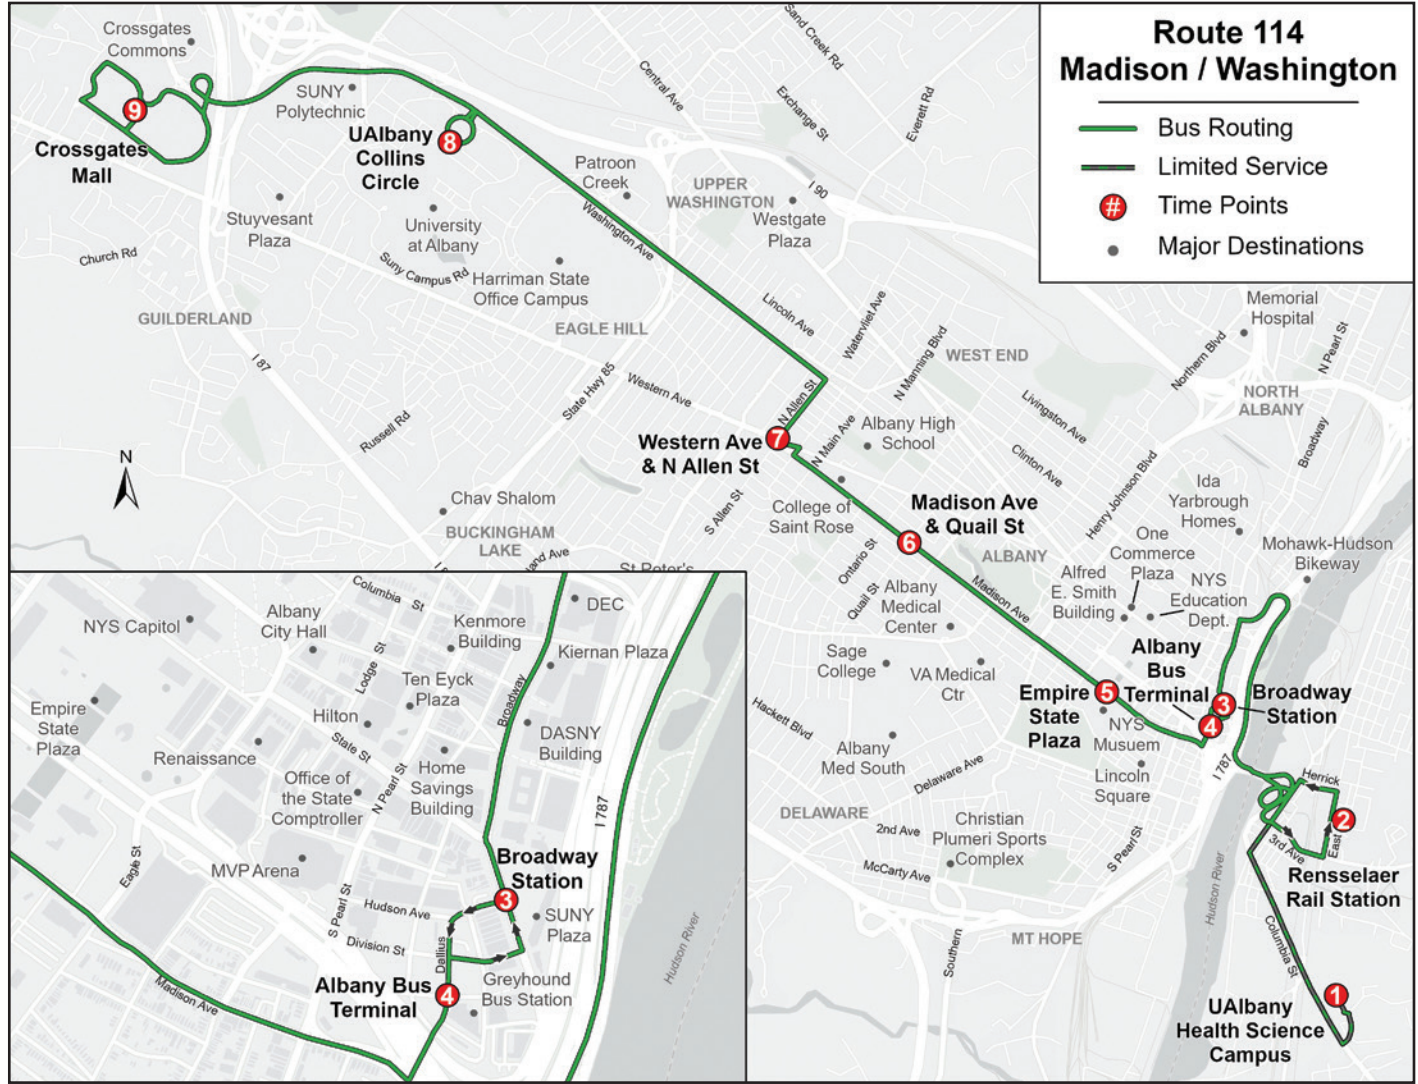

Crossgates to Rensselaer

9	8	7	6	5	4	3	2
Crossgates Mall	UAlbany Collins Circle	Western Ave & N. Allen St	Madison Ave & Quail St	NYS Museum	Albany Bus Terminal	Broadway Station	Rensselaer Rail Station

SUNDAY

800a	809a	817a	822a	828a	832a	6833a	842a
1000a	1009a	1017a	1022a	1028a	1032a	1033a	1042a
1200p	1209p	1217p	1222p	1228p	1232p	1233p	1242p
200p	209p	217p	222p	228p	232p	233p	242p
400p	409p	417p	422p	428p	432p	433p	442p
600p	609p	617p	622p	628p	632p	633p	642p
800p	809p	817p	822p	828p	832p	833p	842p
900p	909p	917p	922p	928p	932p	933p	942p

Rensselaer to Crossgates

2	3	4	5	6	7	8	9
Rensselaer Rail Station	Broadway Station	Albany Bus Terminal	Empire State Plaza (Madison Ave)	Madison Ave & Quail St	Western Ave & N. Allen St	UAlbany Collins Circle	Crossgates Mall

SUNDAY

900a	909a	910a	914a	920a	925a	933a	941a
1100a	1109a	1110a	1114a	1120a	1125a	1133a	1141a
100p	109p	110p	114p	120p	125p	133p	141p
300p	309p	310p	314p	320p	325p	333p	341p
500p	509p	510p	514p	520p	525p	533p	541p
700p	709p	710p	714p	720p	725p	733p	741p
900p	909p	910p	914p	920p	925p	933p	941p
1000p	1009p	1010p	1014p	1020p	1025p	1033p	1041p

FARE INFORMATION

Fares (US coins and $1, $5 – dollar bills are accepted; fareboxes do not make change)

Cash Fares:

Base Fare	.....$1.50
Base Half Fare	.....$0.75
BusPlus Fare	.....$2.00
BusPlus Half Fare	.....$1.00

Navigator Smart Card and Mobile App Fares:

Pay As You Go Fare – $1.30 for each of the first three rides, while the fourth and up are free for the rest of the day.

Pay As You Go Half Fare – $0.65 for each of the first three rides, while the fourth and up are free for the rest of the day.

Frequent Rider - $65 for unlimited rides for 31 consecutive days from the first day of use.

Frequent Rider Half Fare – $32.50 for unlimited rides for 31 consecutive days from the first day of use.

Children 46" and under – ride free when accompanied by a fare paying adult.

Citizens age 65 and over, disabled individuals, Medicare card holder, and veterans – are entitled to ride for half fare on CDTA's fixed route service. A valid Half Fare Navigator card is required when paying half fare on the bus.

CDTA's policy is to be fully compliant with Title VI of the 1964 Civil Right Act, which states that no one shall be excluded from participation in, denied the benefits of or discriminated against due to race, color, or national origin. Members of public may request information on this policy or file a Title VI complaint through CDTA's website @ www.cdta.org or by calling (518) 482-8822.

Madison / Washington
between Crossgates Mall, UAlbany, Downtown Albany, and Rensselaer Rail Station

EFFECTIVE JUNE 25, 2023

Schedule