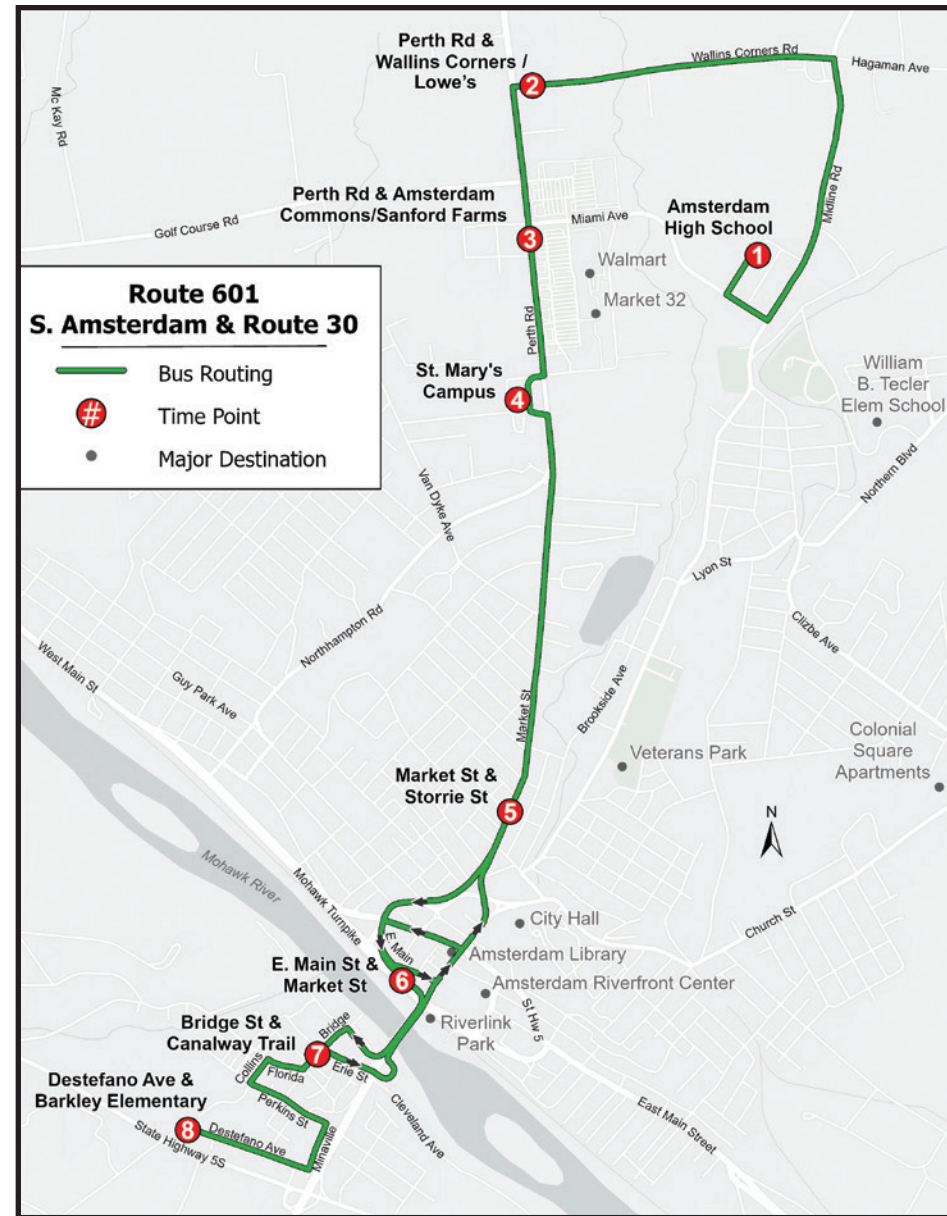

Pay As You Go Fare – \$1.30 for each of the first three rides, while the fourth and up are free for the rest of the day.

Pay As You Go Half Fare – \$0.65 for each of the first three rides, while the fourth and up are free for the rest of the day.

Citizens age 65 and over, disabled individuals, Medicare card holder, and veterans – are entitled to ride for half fare on CDTA’s fixed route service. A valid Half Fare *Navigator* card is required when paying half fare on the bus.

The timetable shows WHEN the bus stops. Times are approximate and depend upon traffic and weather conditions. Arrive at the bus stop 5 minutes early to avoid missing the bus.

601

South Side / Route 30

Via Midline Rd, Wallins Corners Rd, Rt. 30, and Downtown Amsterdam

EFFECTIVE JUNE 25, 2023

Schedule

Southbound

1 2 3 4 5 6 7 8

Amsterdam High School	Wallins Corners Rd & Lowes	Perth Rd & Amsterdam Commons	St. Mary's Memorial Campus	Market St & Storie St	E. Main St & Market St	Bridge St & Canalway Trail	Destefano Ave. & Barkley Elementary School
-----------------------	----------------------------	------------------------------	----------------------------	-----------------------	------------------------	----------------------------	--