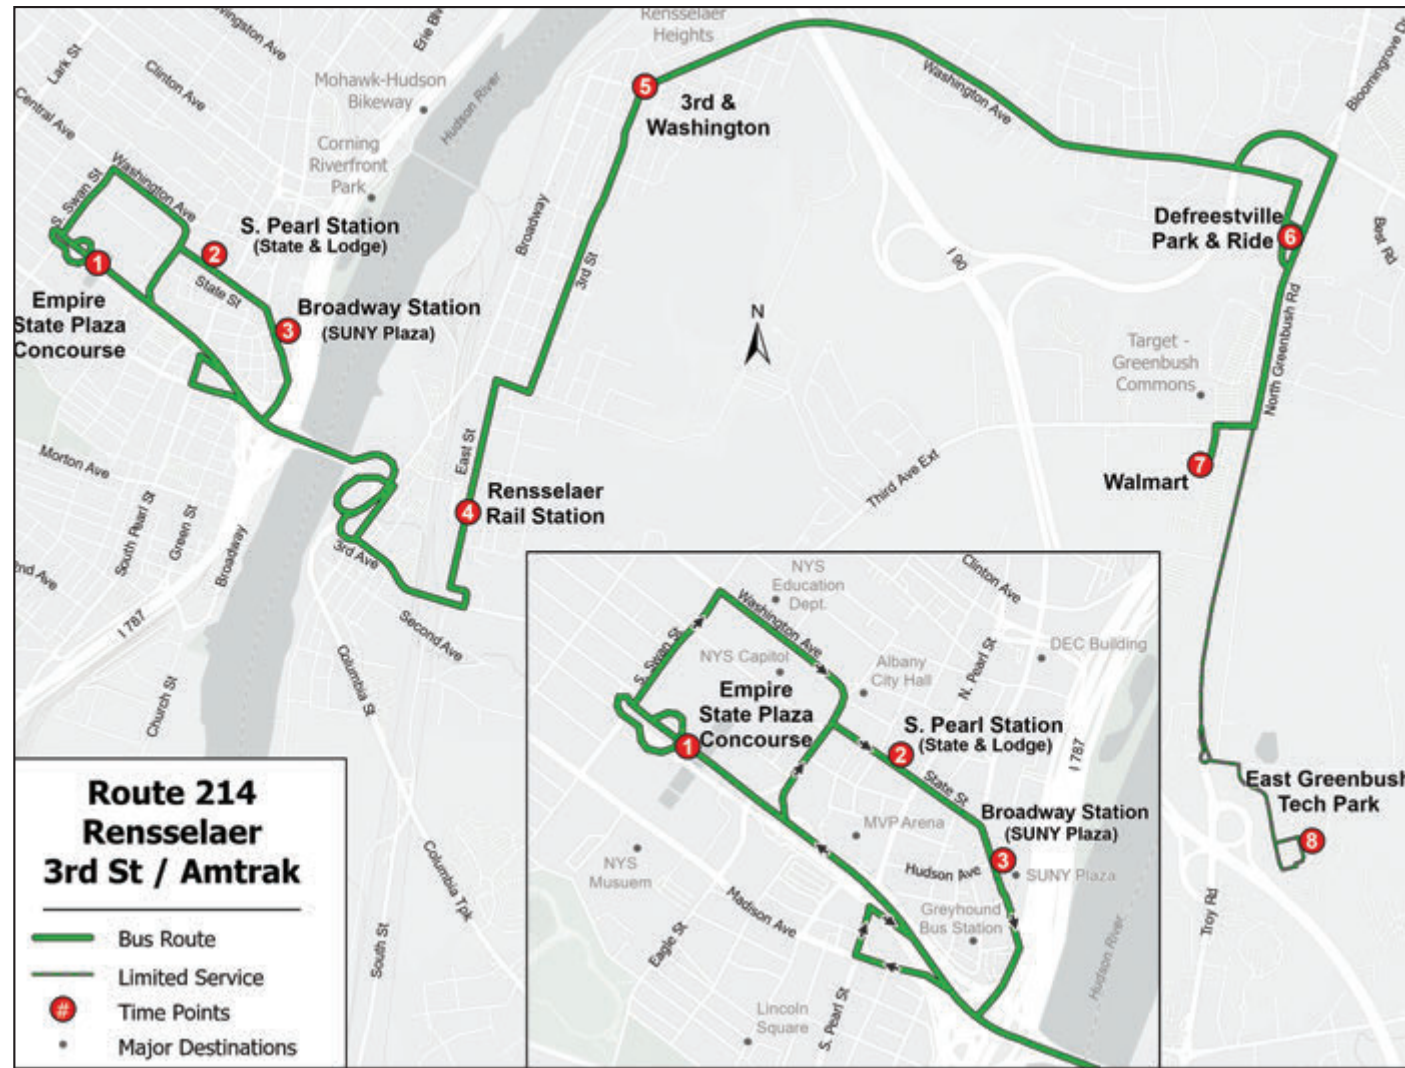

Albany to East Greenbush via Rensselaer

3 4 5 6 7 8

Broadway Station	Rensselaer Rail Station	3rd St. & Washington	Defreestville Park & Ride	Walmart - Rensselaer Plaza	East Greenbush Tech Park

SUNDAY

737a	747a	752a	759a	804a	809a
912a	922a	927a	934a	939a	.....
1020a	1030a	1035a	1042a	1047a	.....
1140a	1150a	1155a	1202p	1207p	.....
100p	110p	115p	122p	127p	.....
220p	230p	235p	242p	247p	252p
340p	350p	355p	402p	407p	412p
500p	510p	515p	522p	527p	532p
620p	630p	635p	642p	647p	.....

East Greenbush to Albany via Rensselaer

8 7 6 5 4 2 3

East Greenbush Tech Park	Walmart - Rensselaer Plaza	Defreestville Park & Ride	1639 3rd St.	Rensselaer Rail Station	South Pearl Station	Broadway Station

SUNDAY

814a	820a	825a	832a	837a	845a	847a
.....	950a	955a	1002a	1007a	1015a	1017a
.....	1110a	1115a	1122a	1127a	1135a	1137a
.....	1230p	1235p	1242p	1247p	1255p	1257p
.....	150p	155p	202p	207p	215p	217p
304p	310p	315p	322p	327p	335p	337p
424p	430p	435p	442p	447p	455p	457p
544p	550p	555p	602p	607p	615p	617p

FARE INFORMATION

Fares (US coins and $1, $5 – dollar bills are accepted; fareboxes do not make change)

Cash Fares:

Base Fare	$1.50
Base Half Fare	$.75
BusPlus Fare	$2.00
BusPlus Half Fare	$1.00

Navigator Smart Card and Mobile App Fares:
Pay As You Go Fare - $1.30 for each of the first three rides, while the fourth and up are free for the rest of the day.

Pay As You Go Half Fare - $.65 for each of the first three rides, while the fourth and up are free for the rest of the day.

Frequent Rider - $65 for unlimited rides for 31 consecutive days from the first day of use.

Frequent Rider Half Fare - $32.50 for unlimited rides for 31 consecutive days from the first day of use.

Citizens age 65 and over, disabled individuals, Medicare card holder, and veterans are entitled to ride for half fare on CDTA's fixed route service. A valid Half Fare Navigator card is required when paying half fare on the bus.

Children 46" and under ride free when accompanied by a fare paying adult.

CDTA's policy is to be fully compliant with Title VI of the 1964 Civil Right Act, which states that no one shall be excluded from participation in, denied the benefits of or discriminated against due to race, color, or national origin. Members of public may request information on this policy or file a Title VI complaint thru CDTA's website @ www.cdta.org or by calling 518-482-8822.

214

Rensselaer 3rd Street / Amtrak

Between E. Greenbush Tech Park / Rensselaer Walmart and Downtown Albany

EFFECTIVE JANUARY 26, 2025

Schedule