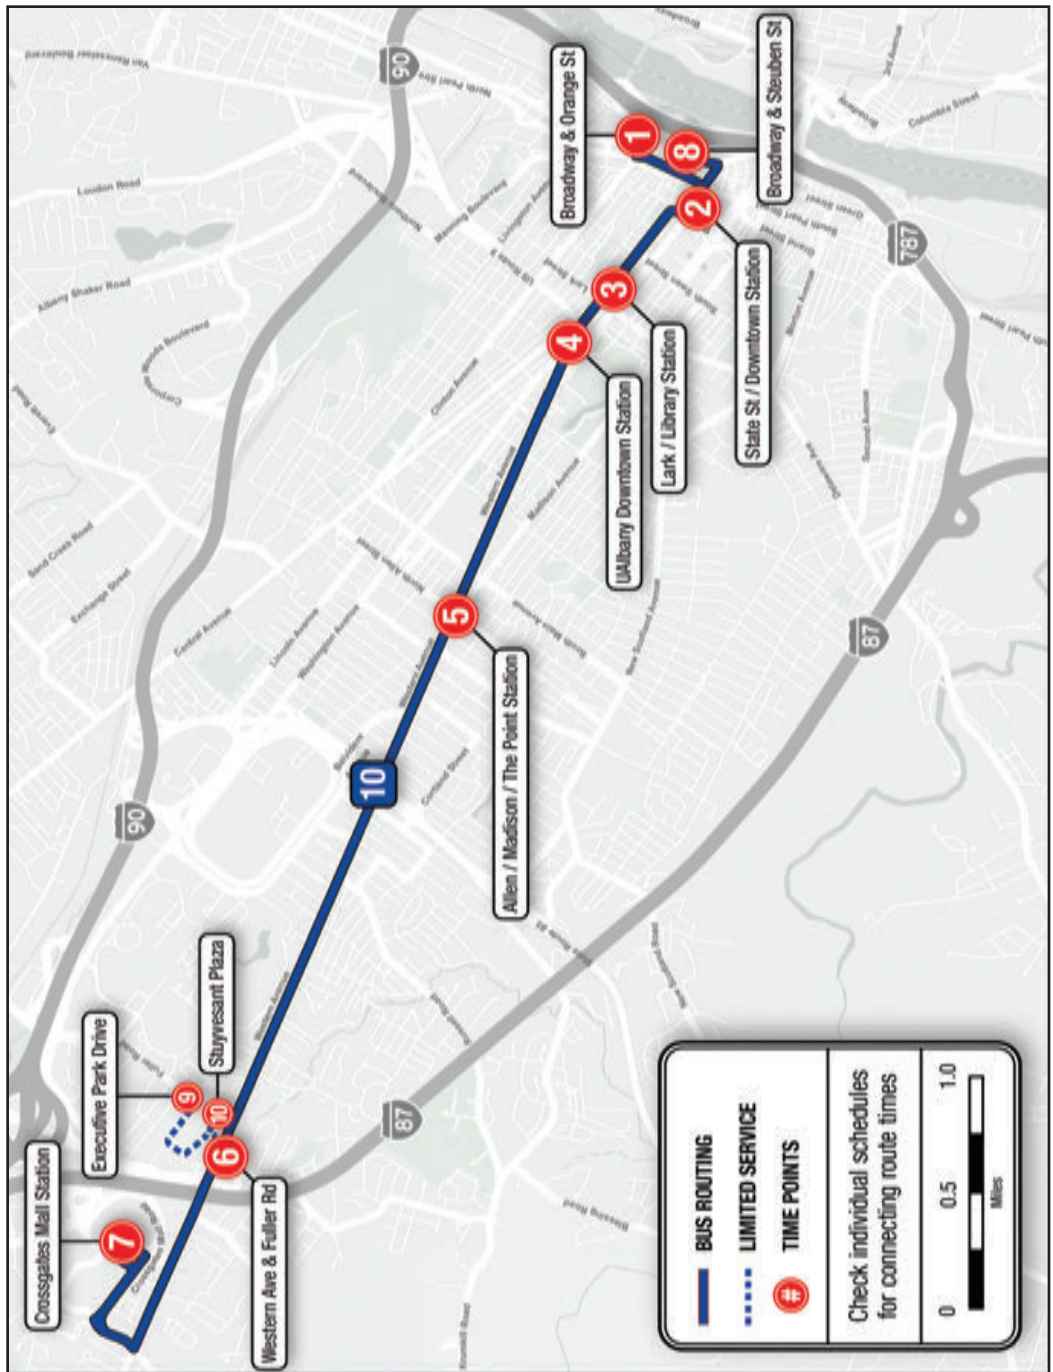

FARE INFORMATION

US coins and $1, $5 – dollar bills are accepted; fareboxes do not make change

Cash Fares:

Base Fare	.....$1.50
Base Half Fare	.....$0.75
BusPlus Fare	.....$2.00
BusPlus Half Fare	.....$1.00

Navigator Smart Card and Mobile App Fares:

Pay As You Go Fare - $1.30 for each of the first three rides, while the fourth and up are free for the rest of the day.

Pay As You Go Half Fare - $0.65 for each of the first three rides, while the fourth and up are free for the rest of the day.

Frequent Rider - $65 for unlimited rides for 31 consecutive days from the first day of use.

Frequent Rider Half Fare - $32.50 for unlimited rides for 31 consecutive days from the first day of use.

Children 46" and under ride free when accompanied by a fare paying adult.

Citizens age 65 and over, disabled individuals, Medicare card holder, and veterans are entitled to ride for half fare on CDTA's fixed route service. A valid Half Fare Navigator card is required when paying half fare on the bus.

CDTA's policy is to be fully compliant with Title VI of the 1964 Civil Right Act, which states that no one shall be excluded from participation in, denied the benefits of or discriminated against due to race, color, or national origin. Members of public may request information on this policy or file a Title VI complaint through CDTA's website @ www.cdta.org or by calling (518) 482-8822.

Western Avenue

between Crossgates Mall, Stuyvesant Plaza and Downtown Albany

Schedule

EFFECTIVE MAY 24, 2026