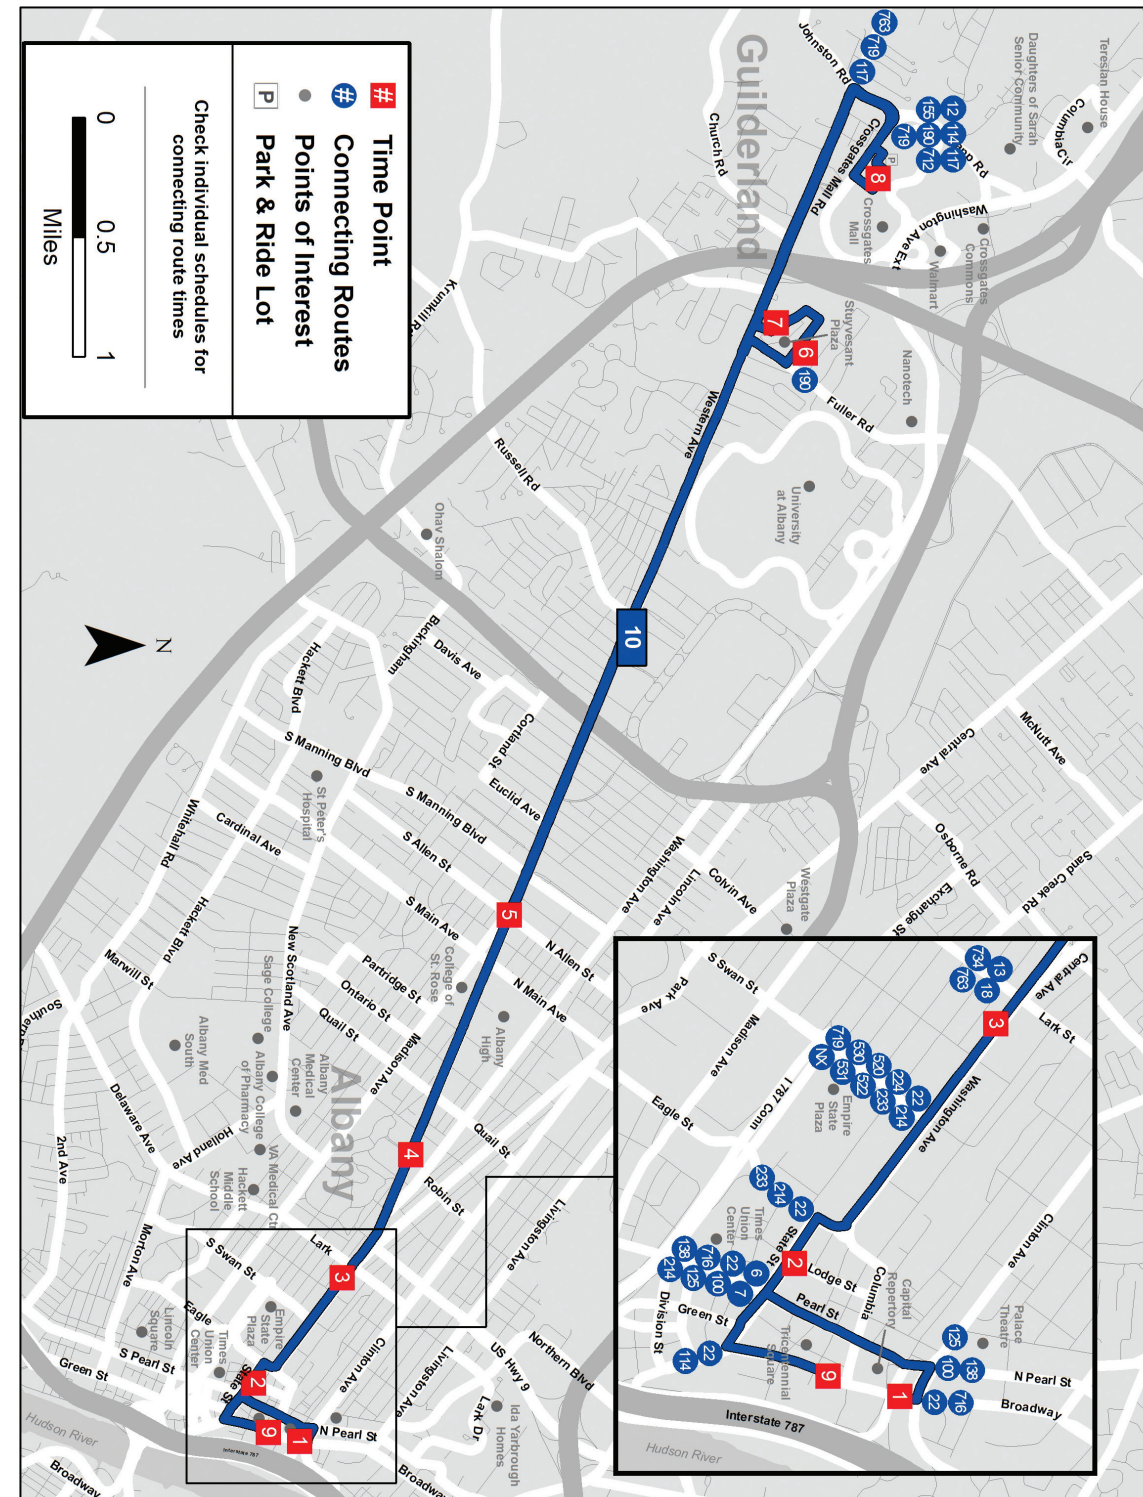

Western Avenue

between Crossgates Mall, Stuyvesant Plaza and Downtown Albany

Schedule

EFFECTIVE NOVEMBER 5, 2023

From Crossgates to Downtown Albany

8 6 7 5 4 3 2 9

Crossgates Mall Station	Executive Park Drive	Stuyvesant Plaza	Allen / The Madison / The Point Station	UAlbany Downtown Station	Lark / Library Station	State / Downtown Station	Broadway & Steuben St
-------------------------	----------------------	------------------	---	--------------------------	------------------------	--------------------------	-----------------------

From Downtown Albany to Crossgates

1 2 3 4 5 6 7 8

Broadway & Orange St	State / Downtown Station	Lark / Library Station	UAlbany Downtown Station	Allen / The Madison / The Point Station	Executive Park Drive	Stuyvesant Plaza	Crossgates Mall Station
----------------------	--------------------------	------------------------	--------------------------	---	----------------------	------------------	-------------------------