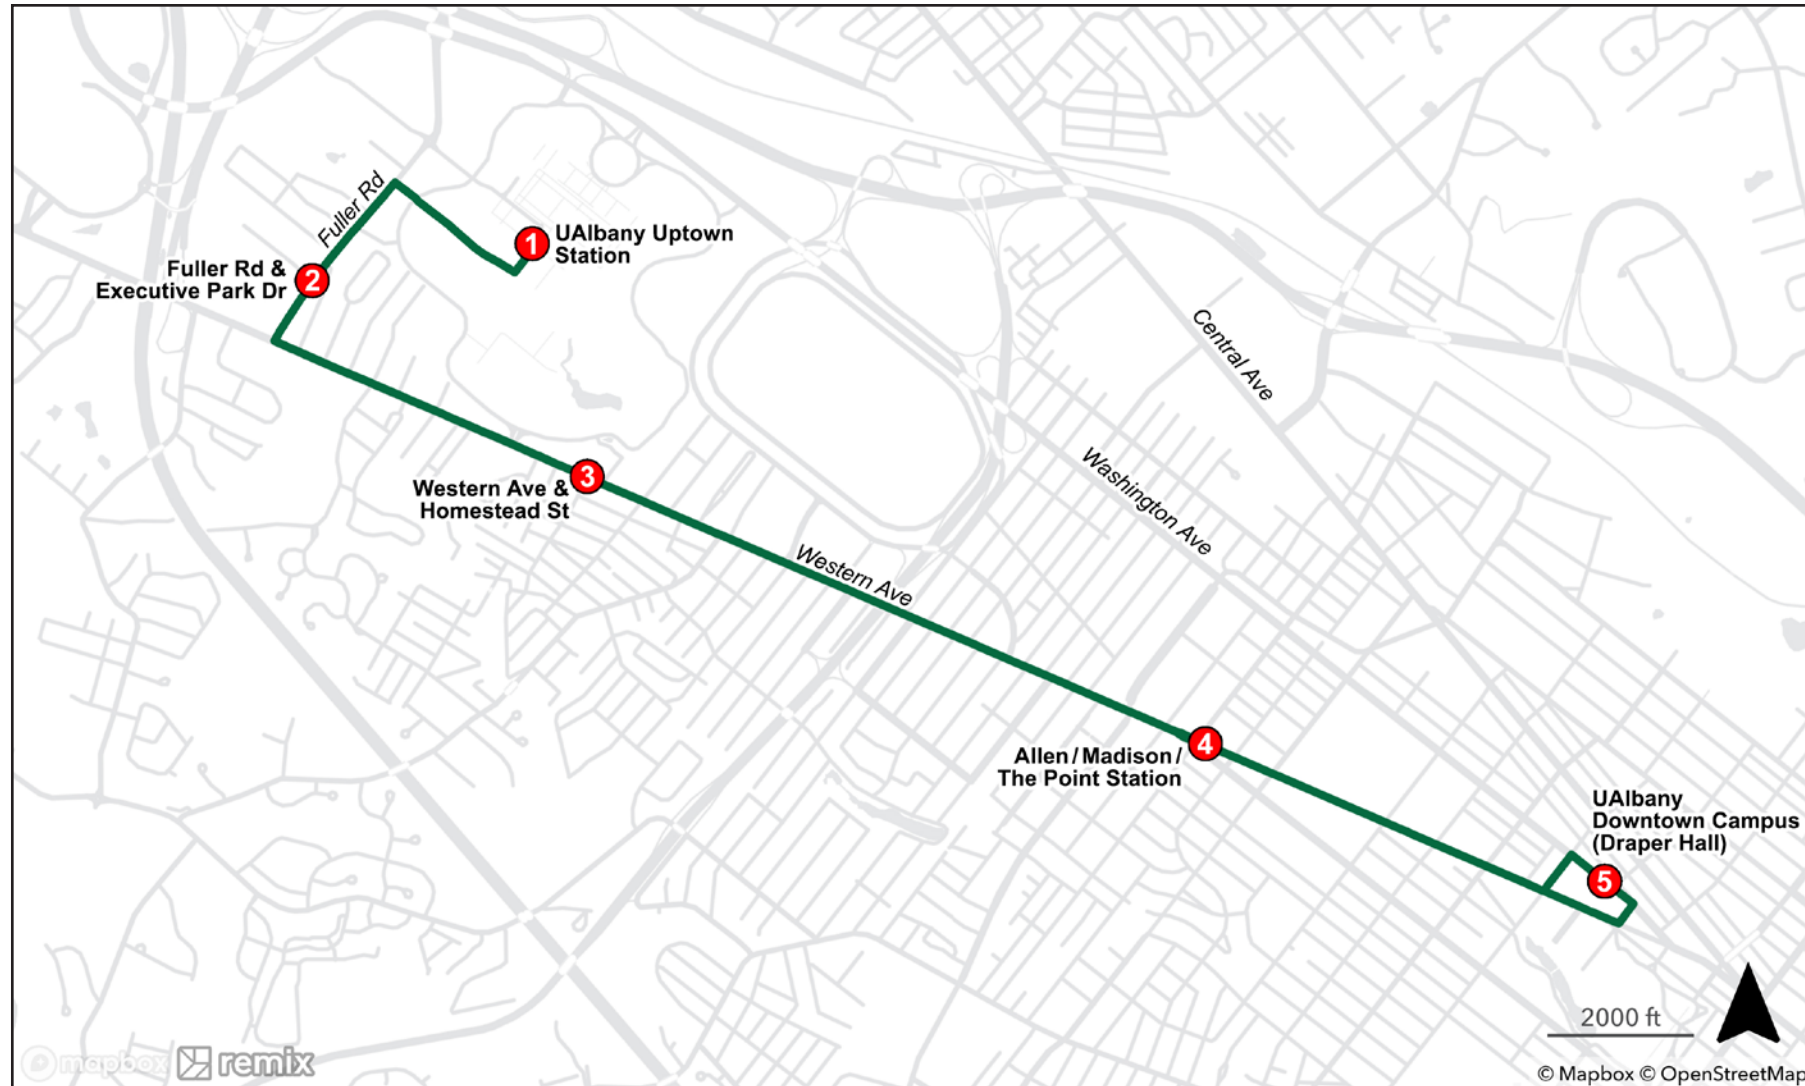

FARE INFORMATION

Fares (US coins and $1, $5 – dollar bills are accepted; fareboxes do not make change)

Cash Fares:

Base Fare	$1.50
Base Half Fare	$0.75
BusPlus Fare	$2.00
BusPlus Half Fare	$1.00

Navigator Smart Card and Mobile App Fares:

Pay As You Go Fare – $1.30 for each of the first three rides, while the fourth and up are free for the rest of the day.

Pay As You Go Half Fare – $0.65 for each of the first three rides, while the fourth and up are free for the rest of the day.

Frequent Rider - $65 for unlimited rides for 31 consecutive days from the first day of use.

Frequent Rider Half Fare – $32.50 for unlimited rides for 31 consecutive days from the first day of use.

Children 46" and under – ride free when accompanied by a fare paying adult.

Citizens age 65 and over, disabled individuals, Medicare card holder, and veterans – are entitled to ride for half fare on CDTA's fixed route service. A valid Half Fare Navigator card is required when paying half fare on the bus.

CDTA's policy is to be fully compliant with Title VI of the 1964 Civil Right Act, which states that no one shall be excluded from participation in, denied the benefits of or discriminated against due to race, color, or national origin. Members of public may request information on this policy or file a Title VI complaint through CDTA's website @ www.cdta.org or by calling (518) 482-8822.

111

Western Ave / Fuller Road

between UAAlbany Uptown Campus and UAAlbany Downtown Campus

EFFECTIVE NOVEMBER 5, 2023

Schedule