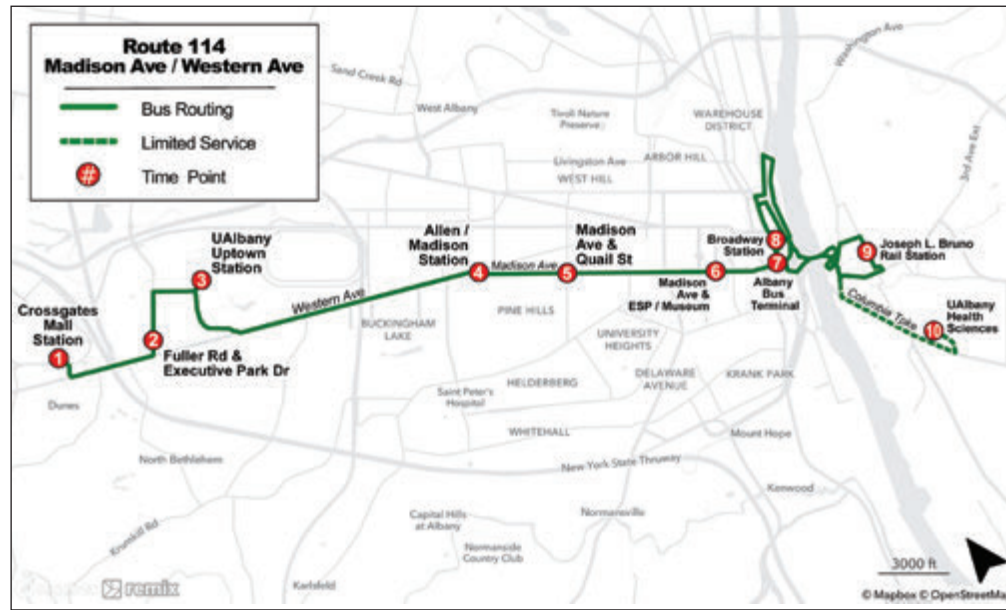

Crossgates Mall to Rensselaer

1	2	3	4	5	6	7	8	9
Crossgates Mall	Fuller Rd & Executive Park Dr	UAlbany Uptown Station	Allen/Madison Station	Madison Ave & Quail St	Empire State Plaza (Madison Ave)	Albany Bus Terminal	Broadway Station	Joseph L. Bruno Rail Station

SUNDAY

800a	807a	809a	819a	823a	828a	831a	832a	843a
1000a	1007a	1009a	1019a	1023a	1029a	1032a	1033a	1044a
1200p	1208p	1210p	1220p	1224p	1230p	1234p	1235p	1246p
200p	208p	210p	220p	224p	230p	234p	235p	246p
400p	408p	410p	420p	424p	430p	434p	435p	446p
600p	608p	610p	620p	624p	630p	634p	635p	646p
800p	808p	810p	820p	824p	830p	834p	835p	846p
900p	908p	910p	920p	924p	930p	934p	935p	946p

Rensselaer to Crossgates Mall

9	8	7	6	5	4	3	2	1
Joseph L. Bruno Rail Station	Broadway Station	Albany Bus Terminal	Empire State Plaza (Madison Ave)	Madison Ave & Quail St	Allen/Madison Station	UAlbany Uptown Station	Fuller Rd & Executive Park Dr	Crossgates Mall

SUNDAY

900a	909a	910a	913a	918a	923a	933a	935a	944a
1100a	1109a	1110a	1113a	1119a	1124a	1134a	1136a	1145a
100p	109p	110p	113p	119p	124p	134p	136p	146p
300p	309p	310p	313p	319p	324p	334p	336p	346p
500p	509p	510p	513p	519p	524p	534p	536p	546p
700p	709p	710p	713p	719p	724p	734p	736p	746p
900p	909p	910p	912p	918p	923p	933p	935p	944p
1000p	1009p	1010p	1012p	1018p	1023p	1033p	1035p	1044p

FARE INFORMATION

US coins and $1, $5-dollar bills are accepted; fareboxes do not make change

CASH FARES:

Base Fare	.....$1.50	BusPlus Fare	.....$2.00
Base Half Fare	.....$0.75	BusPlus Half Fare	.....$1.00

Navigator Smart Card and Mobile App Fares:

Pay As You Go Fare - $1.30 for each of the first three rides, while the fourth and up are free for the rest of the day.

Pay As You Go Half Fare - $0.65 for each of the first three rides, while the fourth and up are free for the rest of the day.

Frequent Rider - $65 for unlimited rides for 31 consecutive days from the first day of use.

Frequent Rider Half Fare - $32.50 for unlimited rides for 31 consecutive days from the first day of use.

Children 46" and under ride free when accompanied by a fare paying adult.

Citizens age 65 and over, disabled individuals, Medicare card holder, and veterans are entitled to ride for half fare on CDTA's fixed route service. A valid Half Fare Navigator card is required when paying half fare on the bus.

CDTA's policy is to be fully compliant with Title VI of the 1964 Civil Right Act, which states that no one shall be excluded from participation in, denied the benefits of or discriminated against due to race, color, or national origin. Members of public may request information on this policy or file a Title VI complaint thru CDTA's website @ www.cdta.org or by calling 518-482-8822.

114

Madison / Western

between Crossgates Mall Station, UAlbany, Downtown Albany, and Rensselaer Rail Station

Schedule

EFFECTIVE MAY 24, 2026