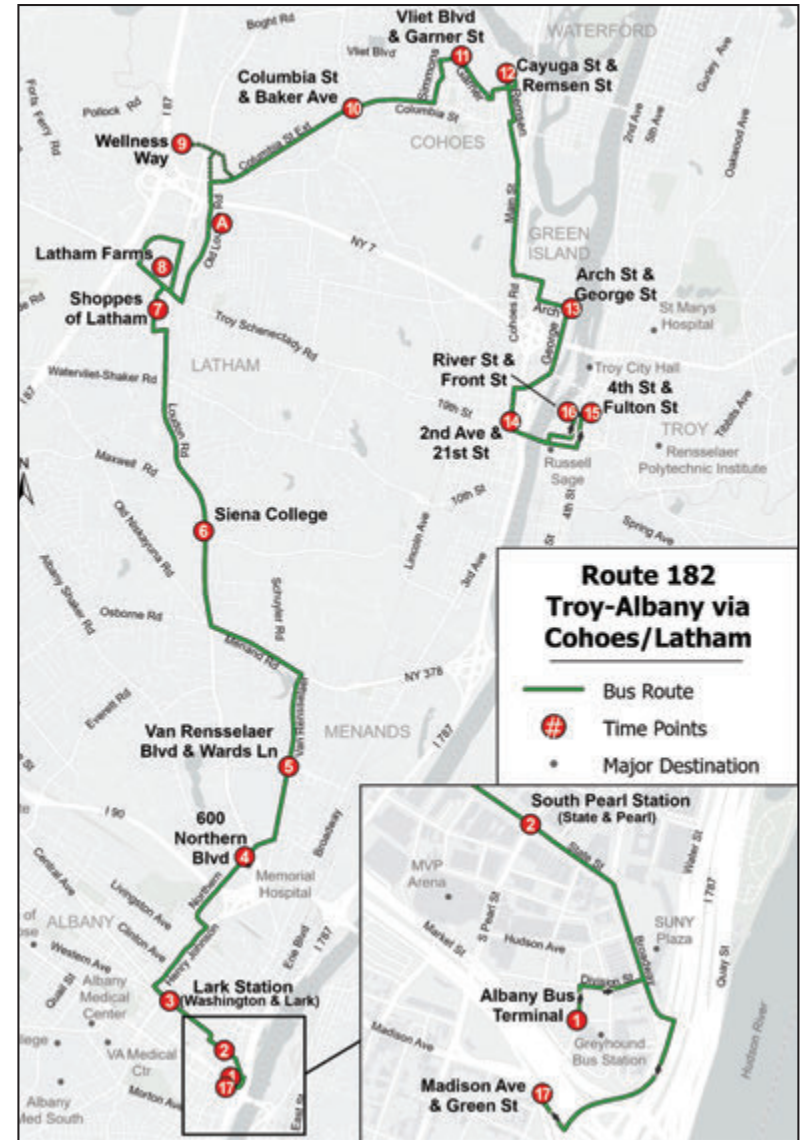

SUNDAY

750a	754a	758a	809a	814a	818a	826a	830a	837a	842a	845a	852a	856a	902a
920a	924a	928a	939a	944a	948a	958a	1002a	1010a	1016a	1019a	1027a	1031a	1037a
1050a	1054a	1058a	1109a	1114a	1118a	1128a	1132a	1140a	1146a	1149a	1157a	1201p	1207p
1220p	1224p	1228p	1239p	1244p	1248p	1258p	102p	112p	118p	121p	130p	134p	140p
150p	154p	158p	209p	214p	218p	228p	232p	240p	246p	249p	258p	302p	308p
320p	324p	328p	339p	344p	348p	358p	402p	410p	416p	419p	428p	432p	438p
450p	454p	458p	509p	514p	518p	528p	532p	540p	546p	549p	558p	602p	608p
620p	624p	628p	639p	644p	648p	658p	702p	710p	716p	719p	728p	732p	738p
750p	754p	758p	809p	814p	818p	826p	830p	838p	843p	846p	853p	857p	903p
920p	924p	928p	939p	944p	946p	956p	1000p	1008p	1013p	1016p	1023p	1027p	1033p

The bus stops here at listed times.
Look for the matching symbol below the map.
The bus stops at each of the times listed below the symbol.
The timetable shows WHEN the bus stops. Times are approximate and depend upon traffic and weather conditions.
Arrive at the bus stop 5 minutes early to avoid missing the bus.

182

Troy-Albany via Cohoes/Latham

From Downtown Troy, Watervliet, Green Island, Cohoes and Latham Farms, Latham Shoppes to Albany

EFFECTIVE MAY 24, 2026

Schedule