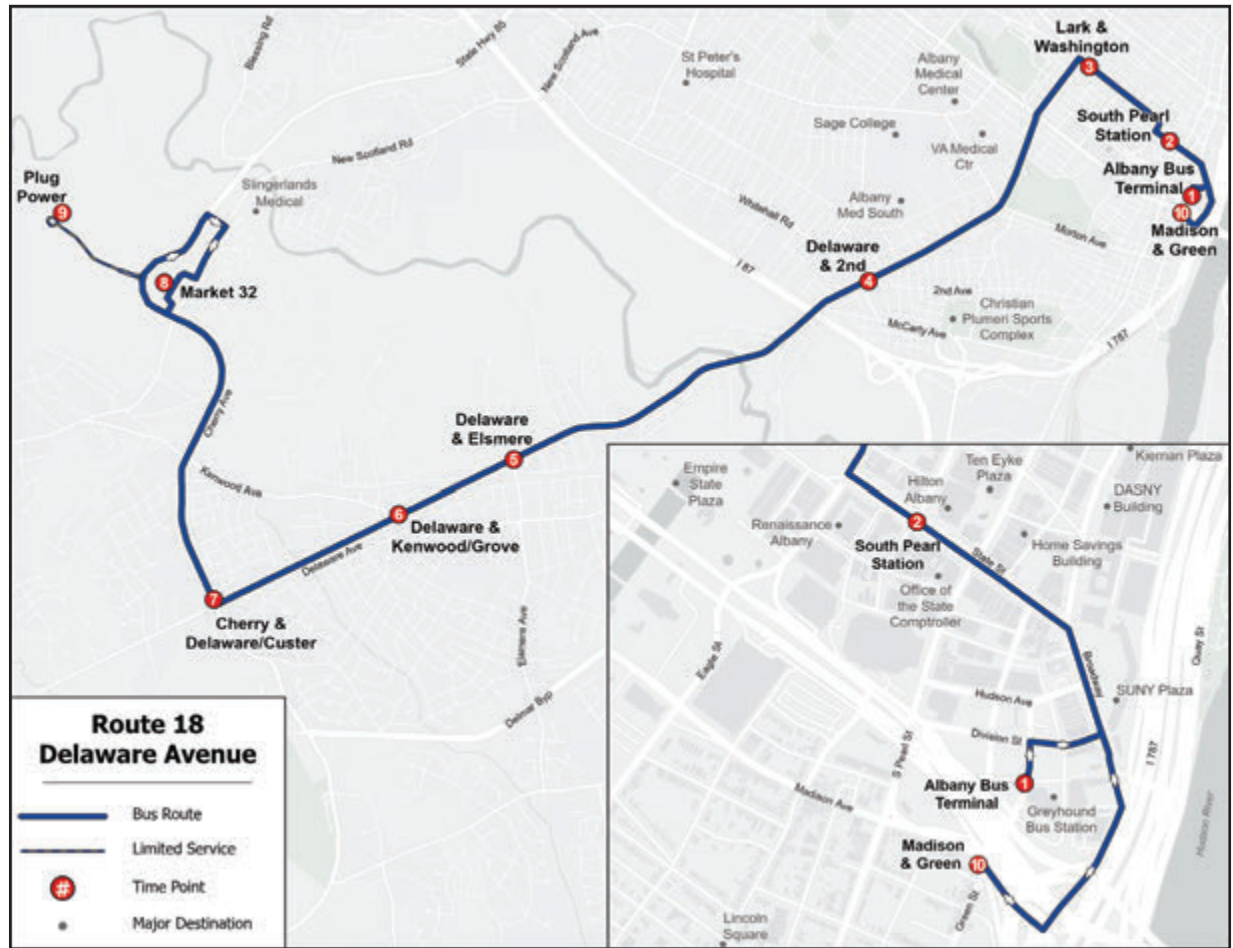

Downtown Albany to Slingerlands

1 2 3 4 5 6 7 9 8

Albany Bus Terminal	State / Downtown Station	Lark / Library Station	Delaware Ave & Whitehall Rd	243 Delaware Ave	Delaware Ave & Adams St	Delaware Ave & Cherry Ave	Plug Power	Slingerlands Market 32

SUNDAY

636a	639a	642a	649a	654a	657a	700a	.....	707a
721a	724a	727a	735a	740a	743a	746a	.....	753a
806a	809a	812a	820a	825a	828a	831a	.....	839a
851a	854a	857a	905a	910a	913a	916a	.....	924a
936a	939a	943a	951a	956a	959a	1002a	.....	1010a
1021a	1024a	1028a	1036a	1041a	1044a	1047a	.....	1055a
1106a	1109a	1113a	1122a	1127a	1130a	1133a	.....	1141a
1151a	1154a	1158a	1207p	1212p	1215p	1218p	.....	1227p
1221p	1224p	1228p	1237p	1242p	1245p	1248p	.....	1257p
1251p	1254p	1258p	107p	112p	115p	118p	.....	127p
121p	124p	128p	137p	142p	145p	148p	.....	157p
151p	154p	158p	207p	212p	215p	218p	.....	227p
227p	230p	234p	243p	248p	251p	254p	.....	303p
251p	254p	258p	307p	312p	315p	318p	.....	327p
321p	324p	328p	337p	342p	345p	348p	.....	357p
351p	354p	358p	407p	412p	415p	418p	.....	427p
421p	424p	428p	437p	442p	445p	448p	.....	457p
451p	454p	458p	507p	512p	515p	518p	.....	527p
521p	524p	528p	537p	542p	545p	548p	.....	557p
551p	554p	558p	607p	612p	615p	618p	.....	626p
1015p	1018p	1022p	1030p	1035p	1038p	1041p	1048p	1056p

FARE INFORMATION

US coins and $1, $5-dollar bills are accepted; fareboxes do not make change

CASH FARES:

Base Fare	.....$1.50	BusPlus Fare	.....$2.00
Base Half Fare	.....$0.75	BusPlus Half Fare	.....$1.00

Navigator Smart Card and Mobile App Fares:

- **Pay As You Go Fare** - $1.30 for each of the first three rides, while the fourth and up are free for the rest of the day.
- **Pay As You Go Half Fare** - $0.65 for each of the first three rides, while the fourth and up are free for the rest of the day.
- **Frequent Rider** - $65 for unlimited rides for 31 consecutive days from the first day of use.
- **Frequent Rider Half Fare** - $32.50 for unlimited rides for 31 consecutive days from the first day of use.

Children 46" and under ride free when accompanied by a fare paying adult.
Citizens age 65 and over, disabled individuals, Medicare card holder, and veterans are entitled to ride for half fare on CDTA's fixed route service. A valid Half Fare Navigator card is required when paying half fare on the bus.

CDTA's policy is to be fully compliant with Title VI of the 1964 Civil Right Act, which states that no one shall be excluded from participation in, denied the benefits of or discriminated against due to race, color, or national origin. Members of public may request information on this policy or file a Title VI complaint thru CDTA's website @ www.cdta.org or by calling 518-482-8822.